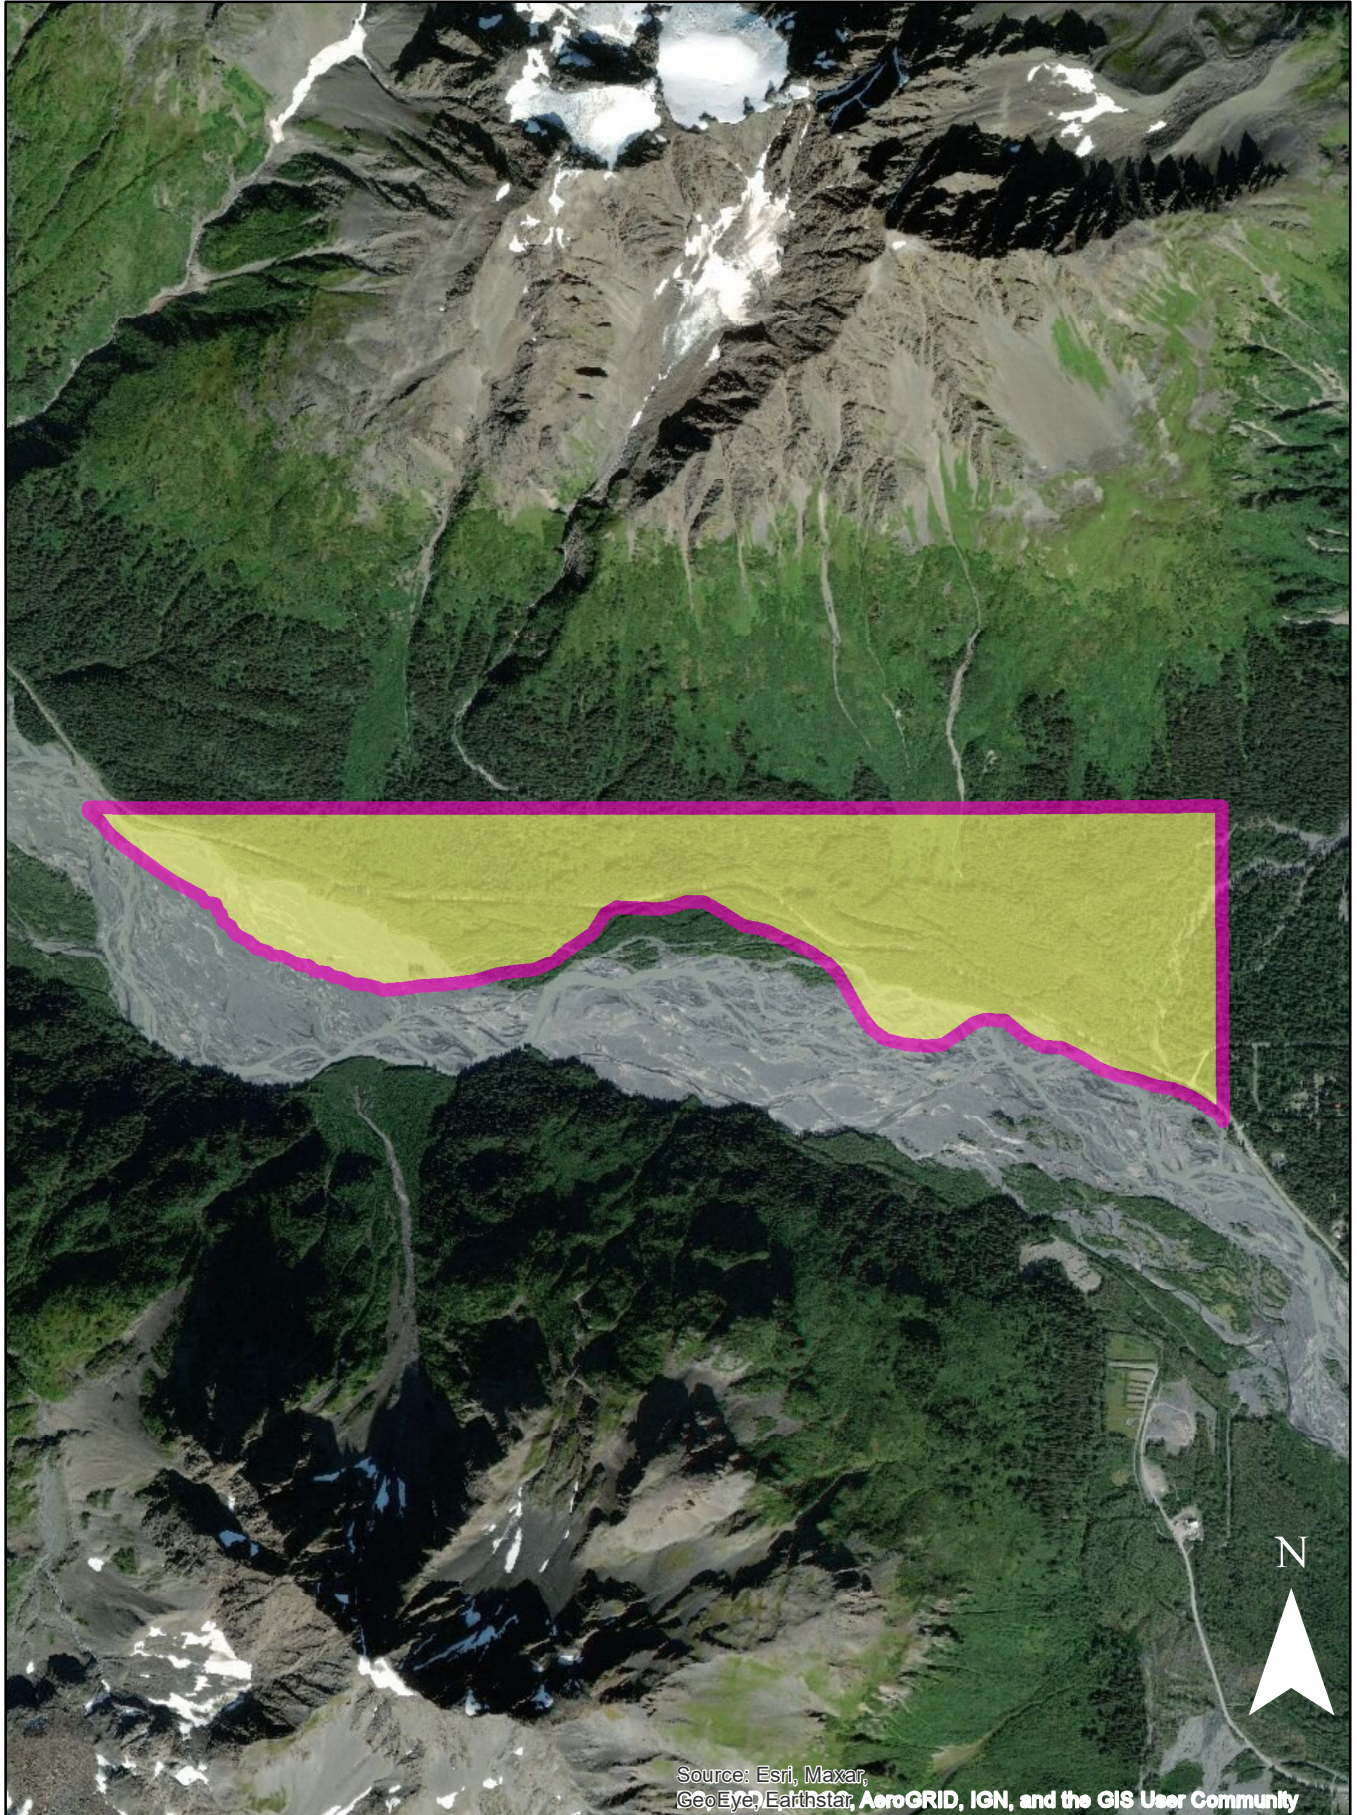

Exit Glacier Special Use Area ADL 227699

Source: Esri, Maxar,
GeoEye, Earthstar, AeroGRID, IGN, and the GIS User Community