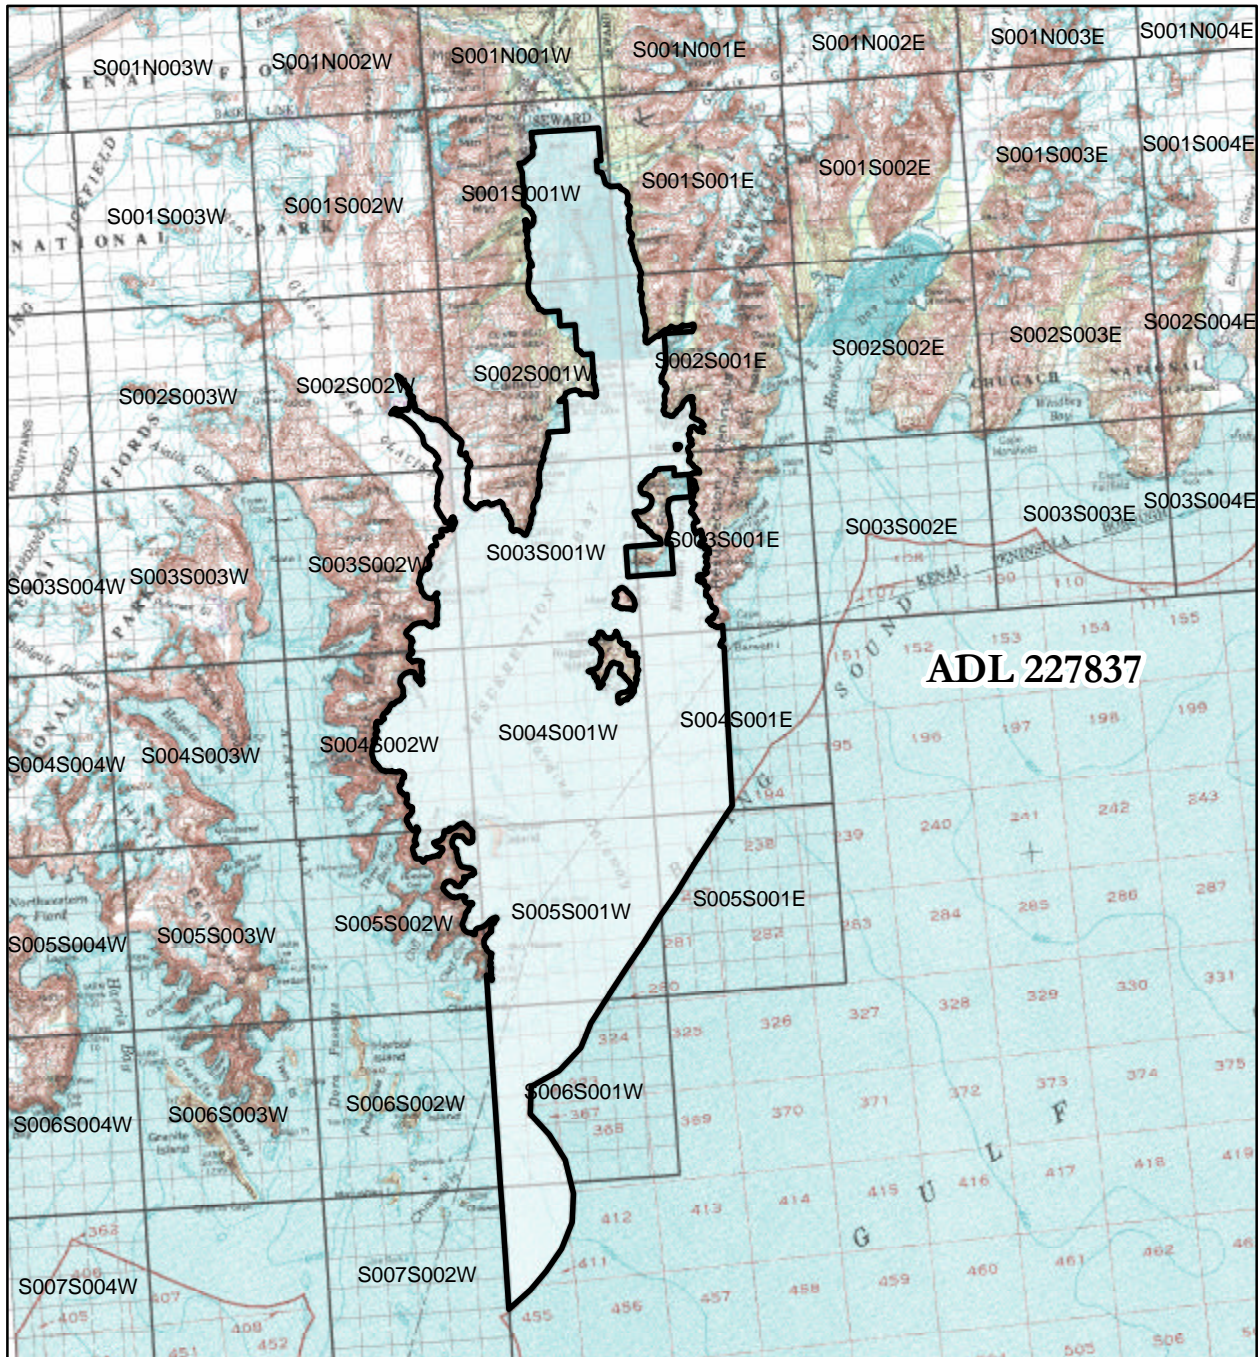

Resurrection Bay Special Use Area

Authorized: January 11, 2000

Legend

 Resurrection Bay SUA

Alaska Department
of Natural Resources
Division of Mining, Land & Water

Map Created On October 16, 2002