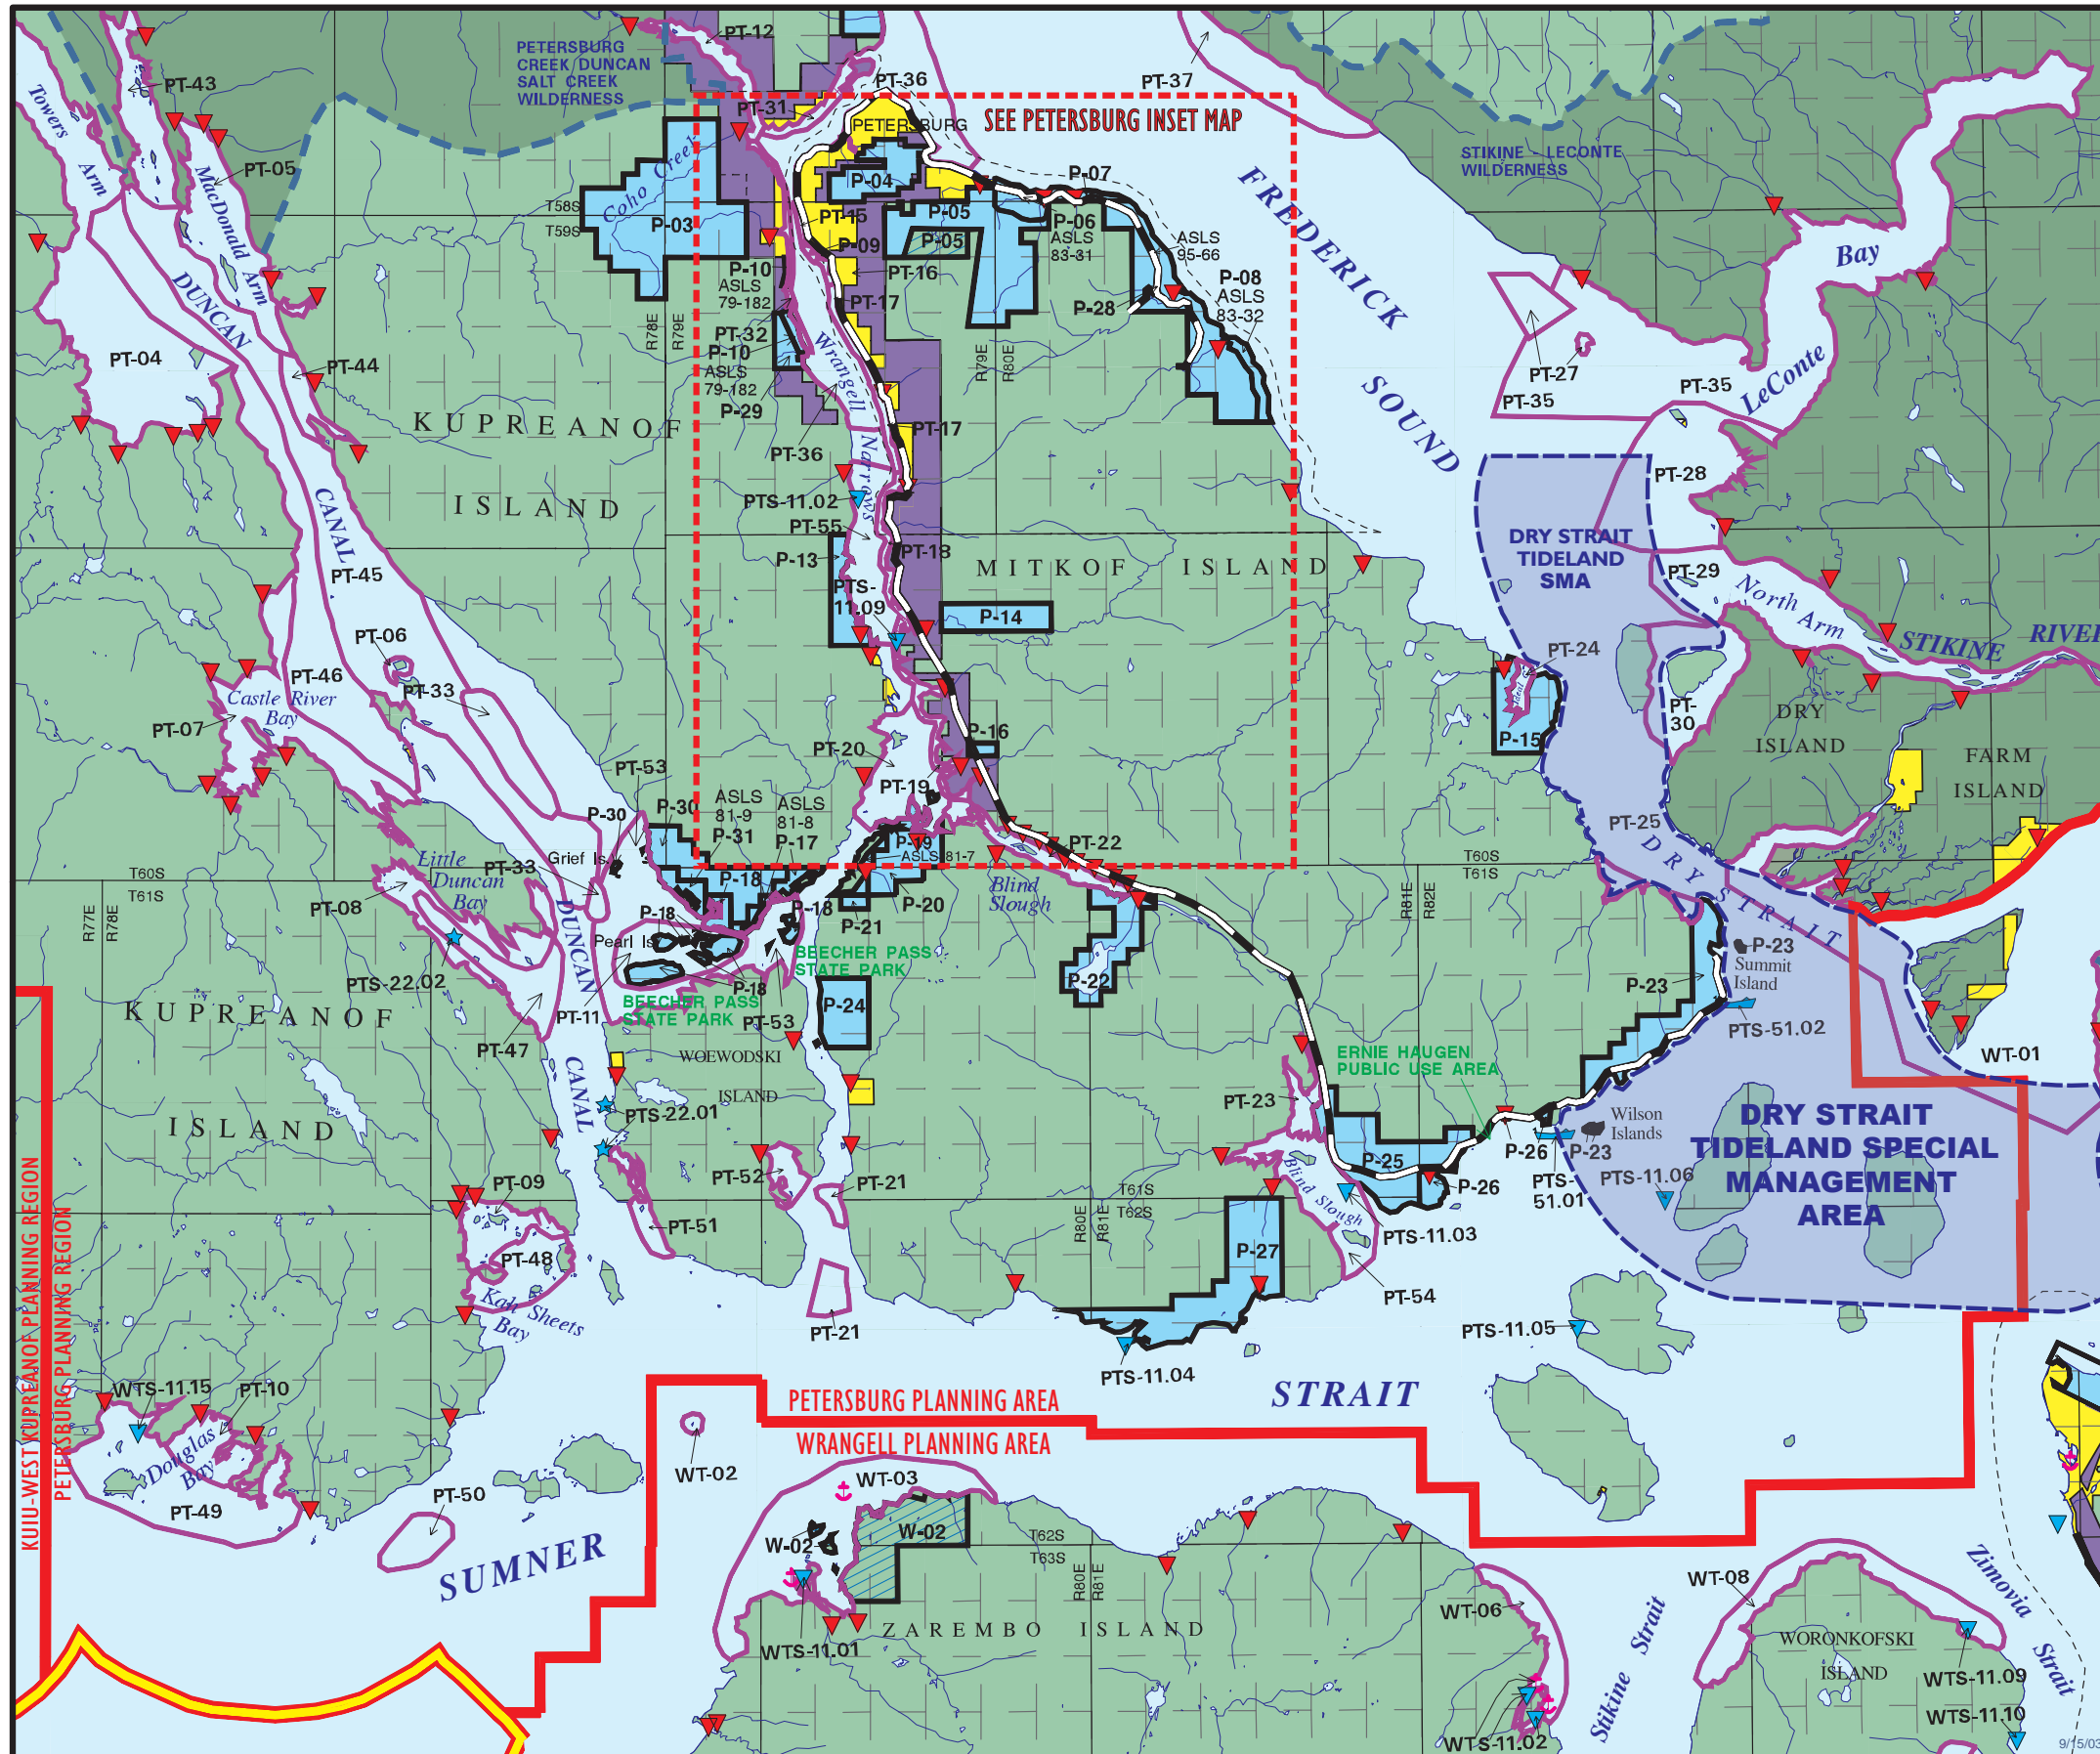

MAP 3-12 ♦ REGION 3 Petersburg - Central

Land Status (1)(2)	
	Tongass NF Wilderness Areas
	Tongass Natl. Forest
	Misty Fjords Natl. Monument
	Native Owned
	Private
	State Owned
	Mental Health
	State Selected

Boundaries	
	Upland Unit Boundary
	Upland Designation Boundary
	Tideland Unit Boundary
	Tideland Designation Boundary
	Subregion Boundary
	Planning Region Boundary
	Area Plan Boundary
	City Boundary
	Herring Spawning Area

Units (3)	
K-01	Large Tract, Upland
KT-01	Large Tract, Tideland
KTS-01	Small Tract, Tideland

Tideland Uses/Facilities	
	Anchorage (Private & Public) (4)
	Boat Ramp/Harbor
	Resource Transfer Site (Forestry, Others)
	Seaplane
	Lodge
	Log Transfer Site
	Aquaculture
	Hatchery
	Seabird Nesting Colony (Major)
	Anadromous Streams (5)

Central/Southern Southeast Area Plan
November 2000