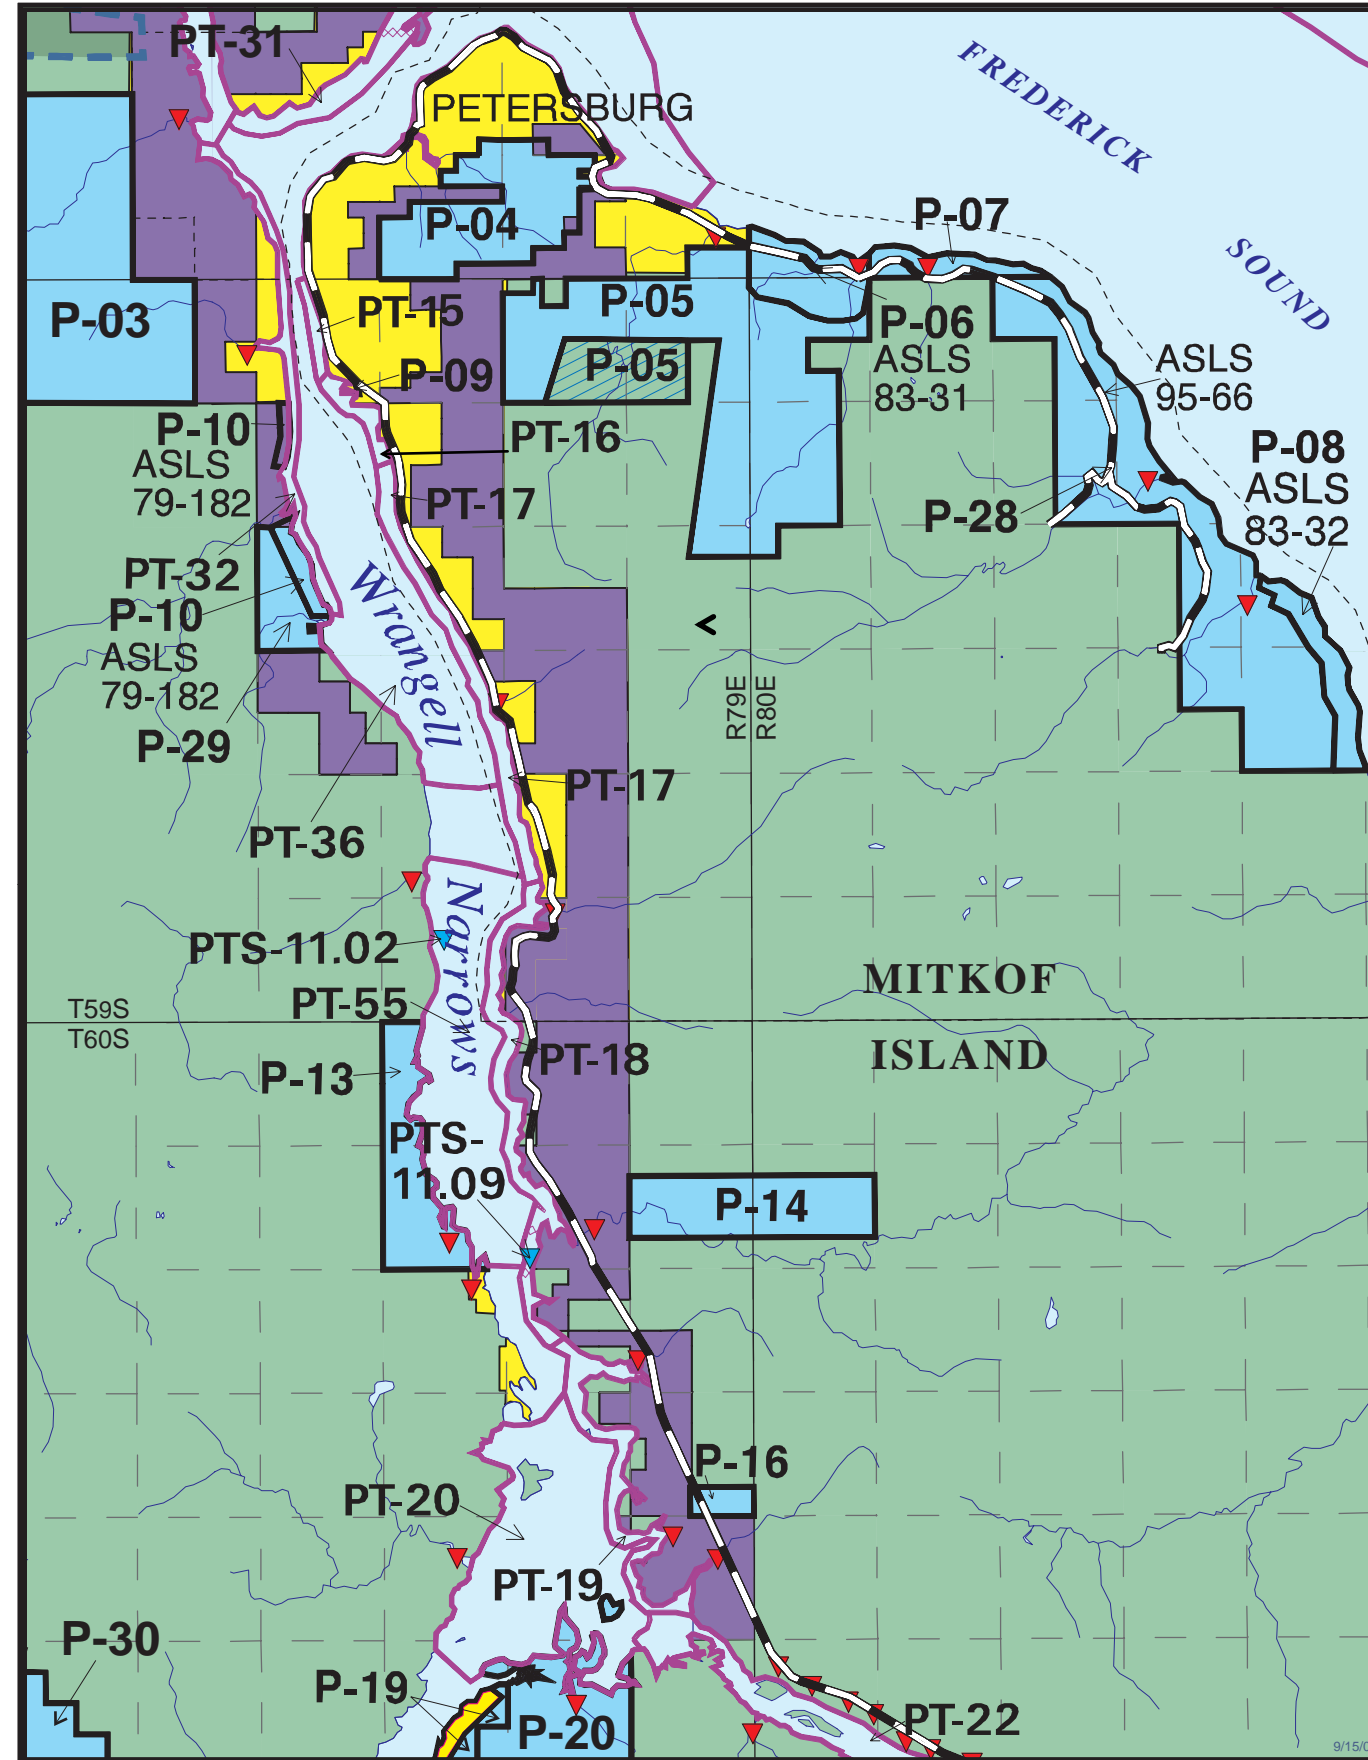

MAP 3-13 ♦ REGION 3 Petersburg Inset Map

Land Status (1)(2)	
	Tongass NF Wilderness Areas
	Tongass Natl. Forest
	Misty Fjords Natl. Monument
	Native Owned
	Private
	State Owned
	Mental Health
	State Selected

Boundaries	
	Upland Unit Boundary
	Upland Designation Boundary
	Tideland Unit Boundary
	Tideland Designation Boundary
	Subregion Boundary
	Planning Region Boundary
	Area Plan Boundary
	City Boundary
	Herring Spawning Area

Units (3)	
K-01	Large Tract, Upland
KT-01	Large Tract, Tideland
KTS-01	Small Tract, Tideland

Tideland Uses/Facilities	
	Anchorage (Private & Public) (4)
	Boat Ramp/Harbor
	Resource Transfer Site (Forestry, Others)
	Seaplane
	Lodge
	Log Transfer Site
	Aquaculture
	Hatchery
	Seabird Nesting Colony (Major)
	Anadromous Streams (5)