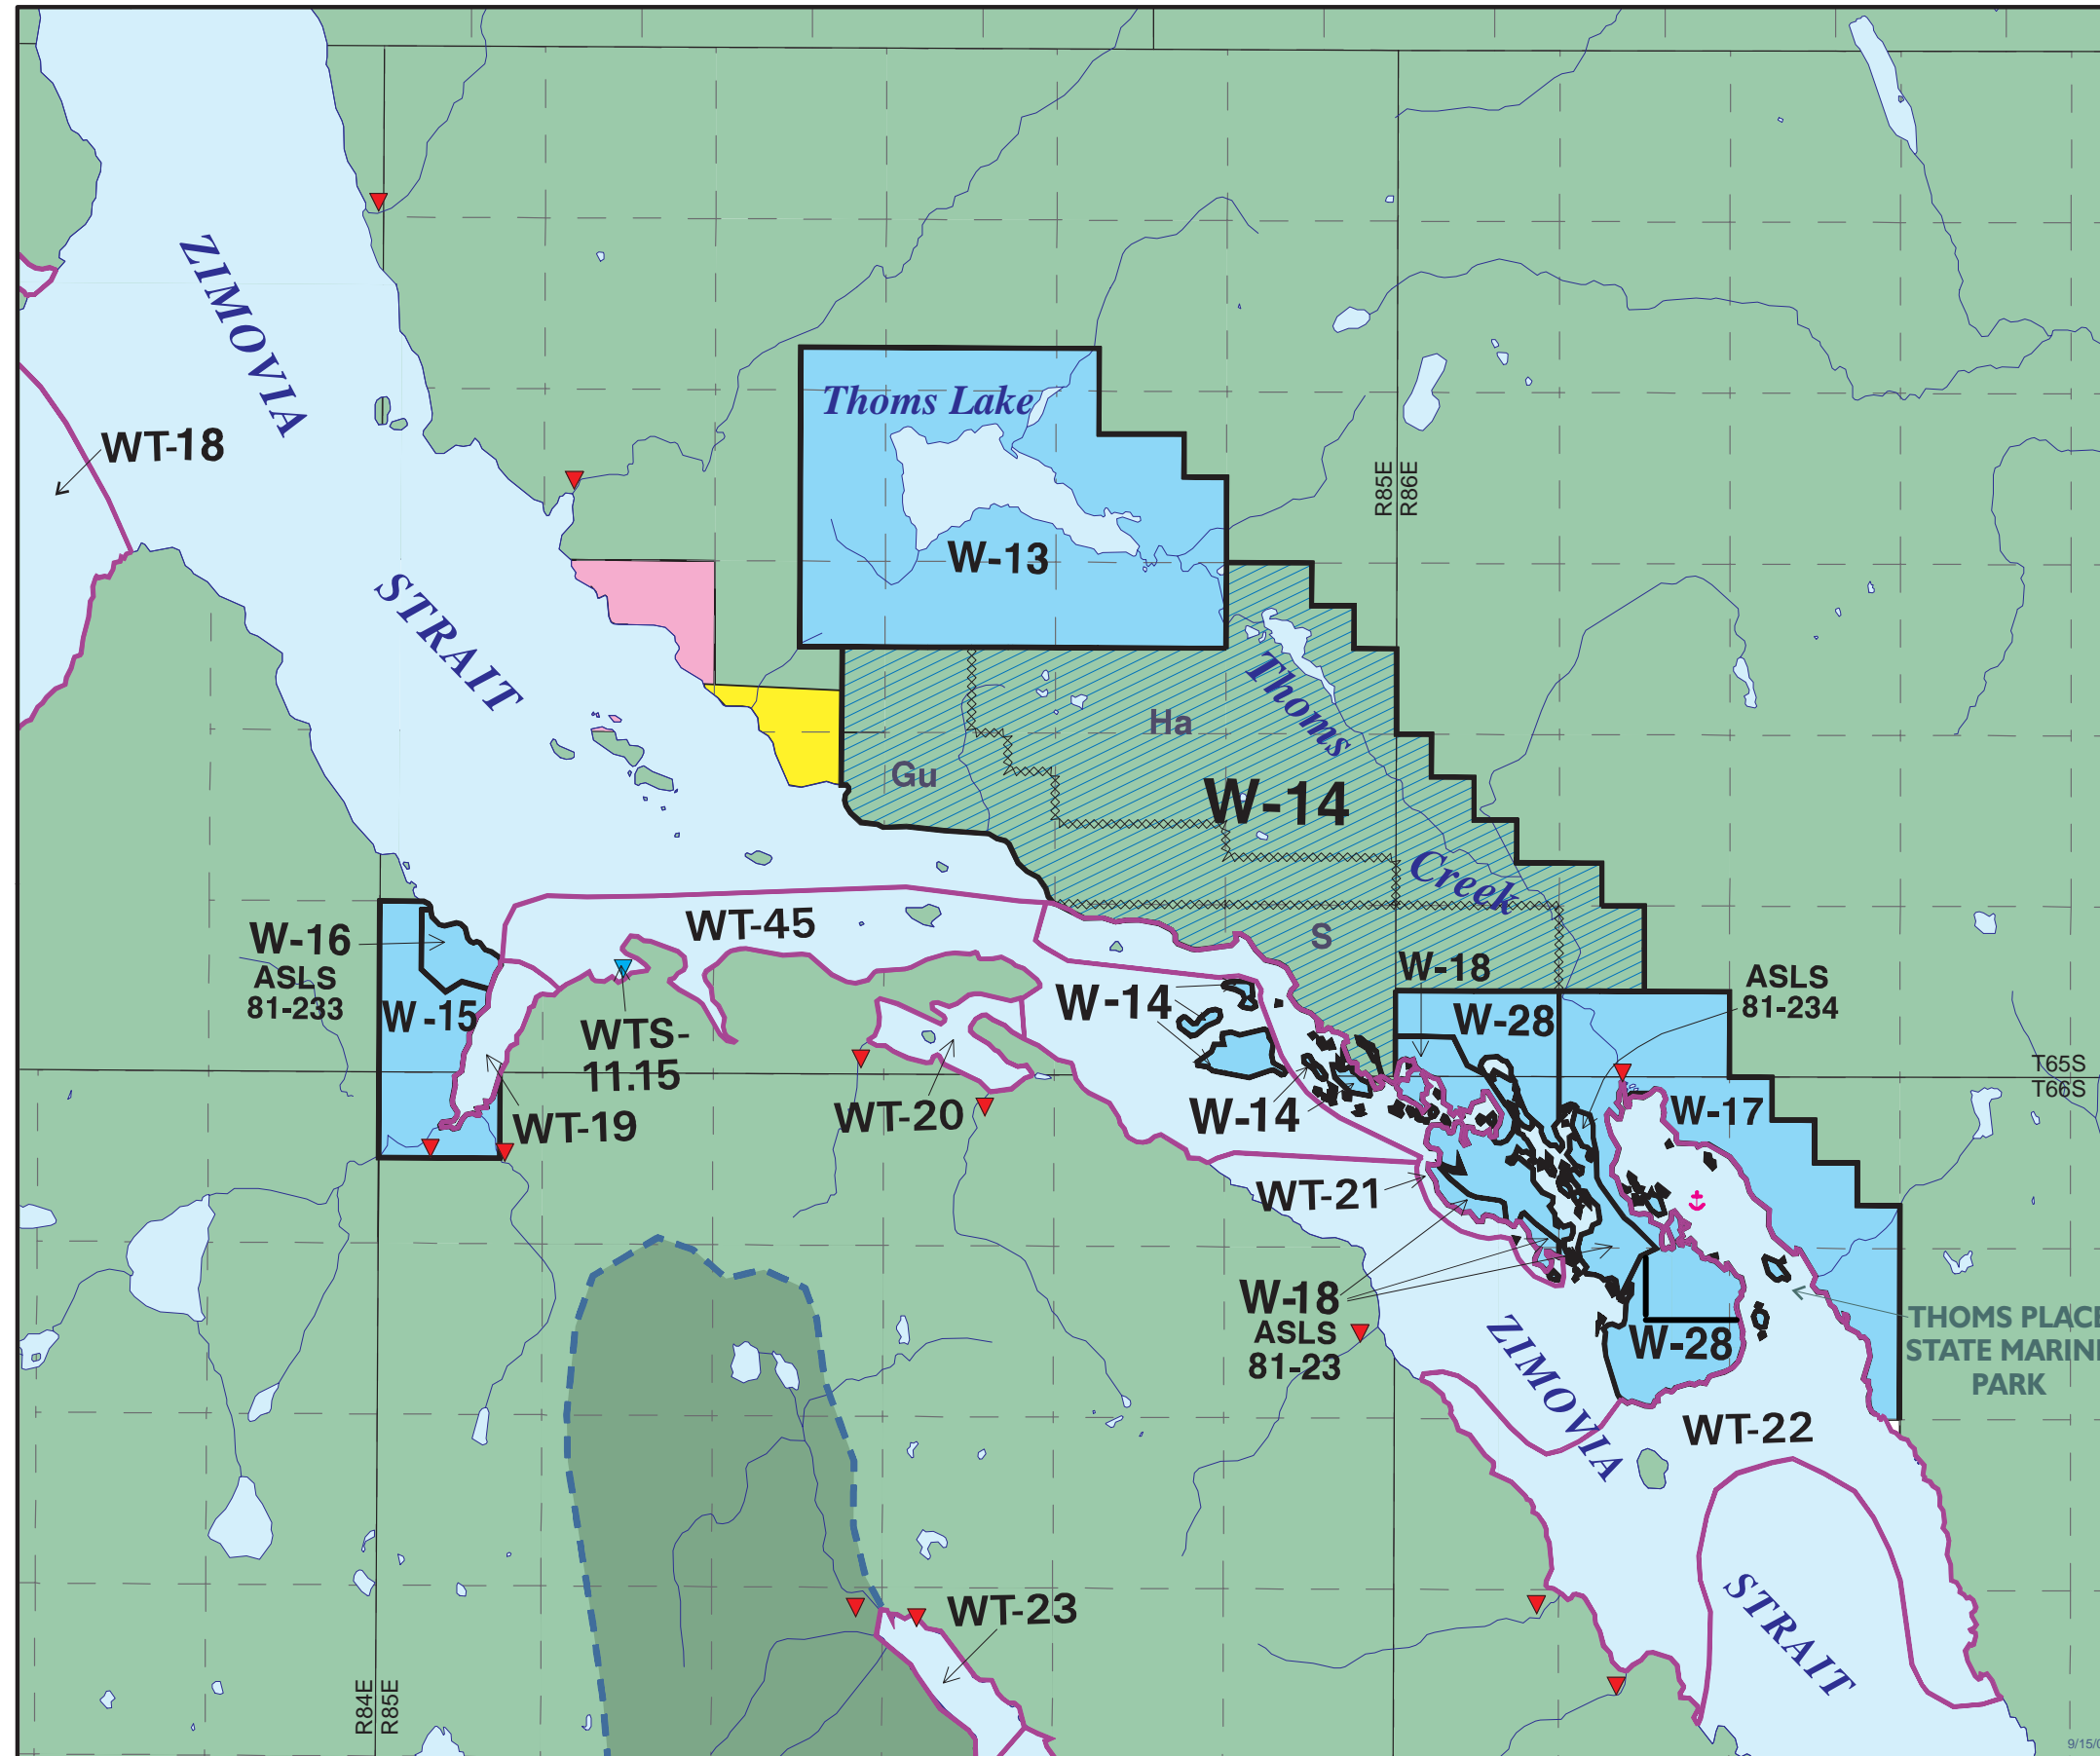

MAP 3-18 ♦ REGION 4 Wrangell - Thoms Creek Inset

Central/Southern Southeast Area Plan
November 2000

Land Status (1)(2)	
	Tongass NF Wilderness Areas
	Tongass Natl. Forest
	Misty Fiords Natl. Monument
	Native Owned
	Private
	State Owned
	Mental Health
	State Selected

Boundaries	
	Upland Unit Boundary
	Upland Designation Boundary
	Tideland Unit Boundary
	Tideland Designation Boundary
	Subregion Boundary
	Planning Region Boundary
	Area Plan Boundary
	City Boundary
	Herring Spawning Area

Units (3)	
K-01	Large Tract, Upland
KT-01	Large Tract, Tideland
KTS-01	Small Tract, Tideland

Tideland Uses/Facilities	
	Anchorage (Private & Public) (4)
	Boat Ramp/Harbor
	Resource Transfer Site (Forestry, Others)
	Seaplane
	Lodge
	Log Transfer Site
	Aquaculture
	Hatchery
	Seabird Nesting Colony (Major)
	Anadromous Streams (5)