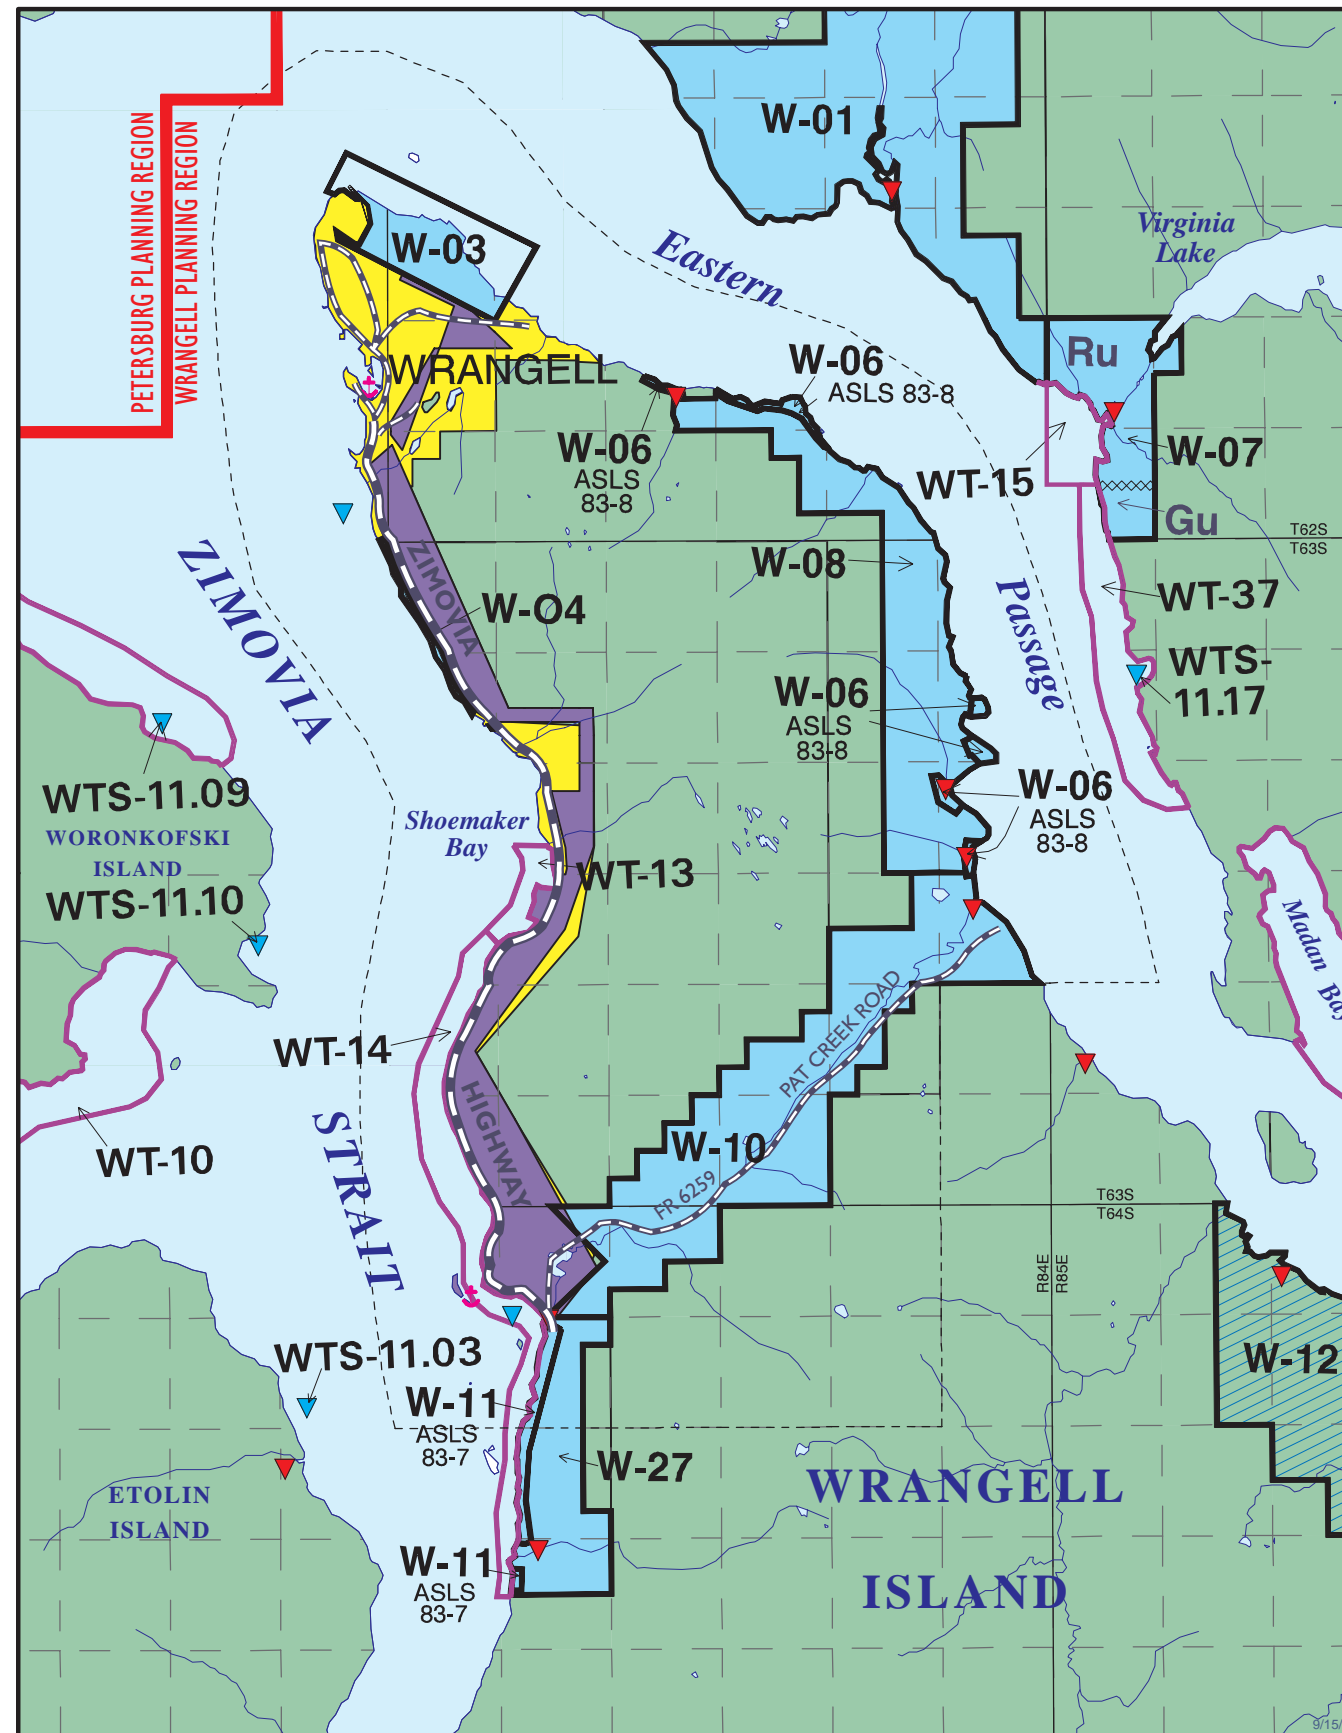

Wrangell Inset Map

Land Status (1)(2)	
	Tongass NF Wilderness Areas
	Tongass Natl. Forest
	Misty Fjords Natl. Monument
	Native Owned
	Private
	State Owned
	Mental Health
	State Selected

Boundaries	
	Upland Unit Boundary
	Upland Designation Boundary
	Tideland Unit Boundary
	Tideland Designation Boundary
	Subregion Boundary
	Planning Region Boundary
	Area Plan Boundary
	City Boundary
	Herring Spawning Area

Units (3)	
K-01	Large Tract, Upland
KT-01	Large Tract, Tideland
KTS-01	Small Tract, Tideland

Tideland Uses/Facilities	
	Anchorage (Private & Public) (4)
	Boat Ramp/Harbor
	Resource Transfer Site (Forestry, Others)
	Seaplane
	Lodge
	Log Transfer Site
	Aquaculture
	Hatchery
	Seabird Nesting Colony (Major)
	Anadromous Streams (5)