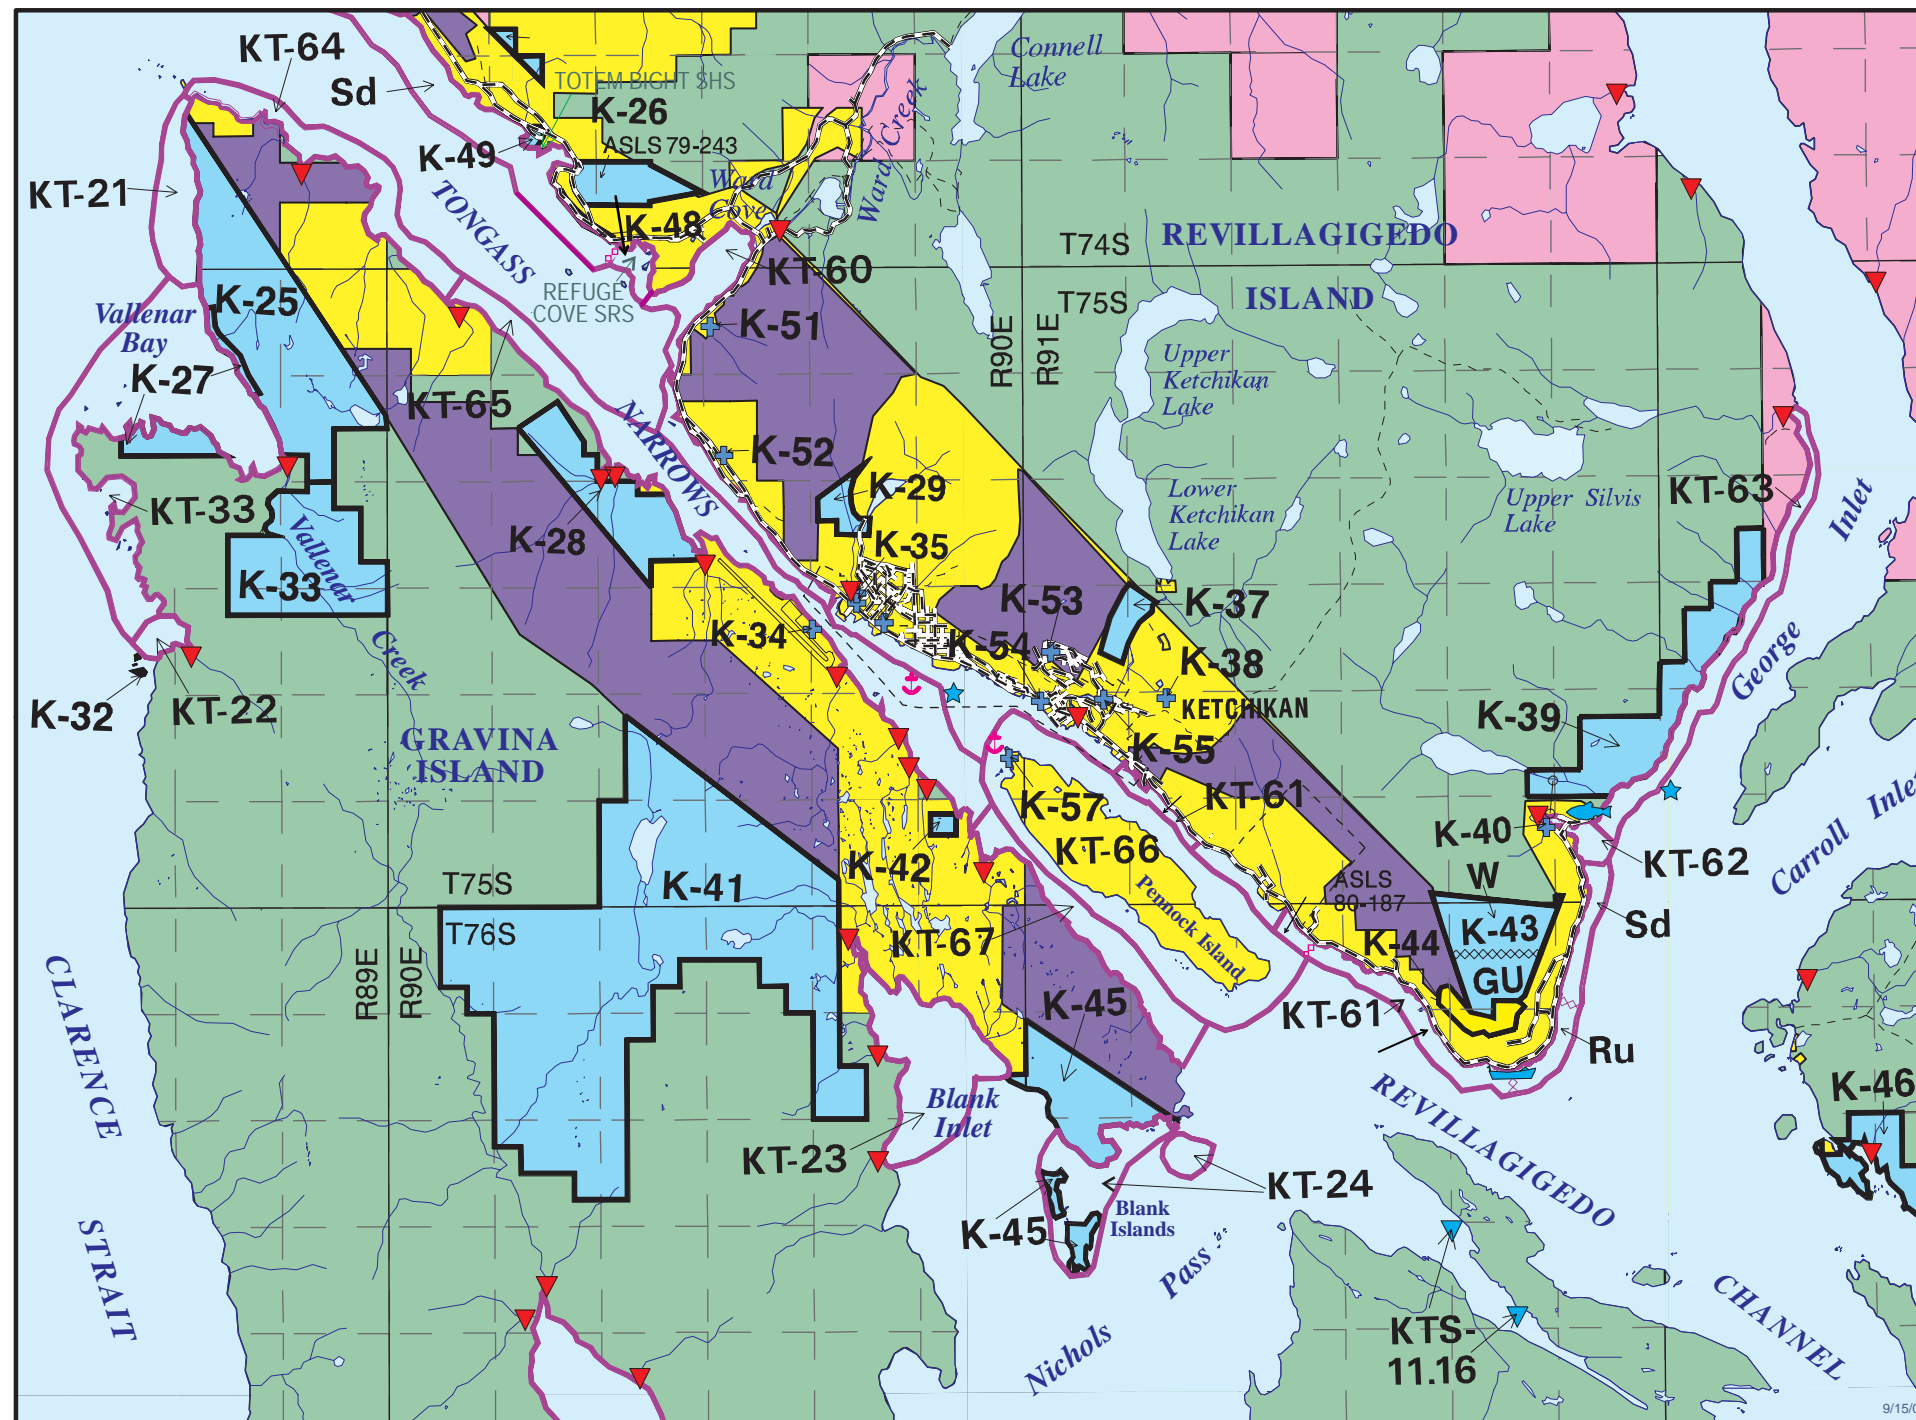

MAP 3-25 ♦ REGION 5 Ketchikan - South Inset Map

Land Status (1)(2)	
	Tongass NF Wilderness Areas
	Tongass Natl. Forest
	Misty Fiords Natl. Monument
	Native Owned
	Private
	State Owned
	Mental Health
	State Selected
Boundaries	
	Upland Unit Boundary
	Upland Designation Boundary
	Tideland Unit Boundary
	Tideland Designation Boundary
	Subregion Boundary
	Planning Region Boundary
	Area Plan Boundary
	City Boundary
	Herring Spawning Area
Units (3)	
K-01	Large Tract, Upland
KT-01	Large Tract, Tideland
KTS-01	Small Tract, Tideland
Tideland Uses/Facilities	
	Anchorage (Private & Public) (4)
	Boat Ramp/Harbor
	Resource Transfer Site (Forestry, Others)
	Seaplane
	Lodge
	Log Transfer Site
	Aquaculture
	Hatchery
	Seabird Nesting Colony (Major)
	Anadromous Streams (5)