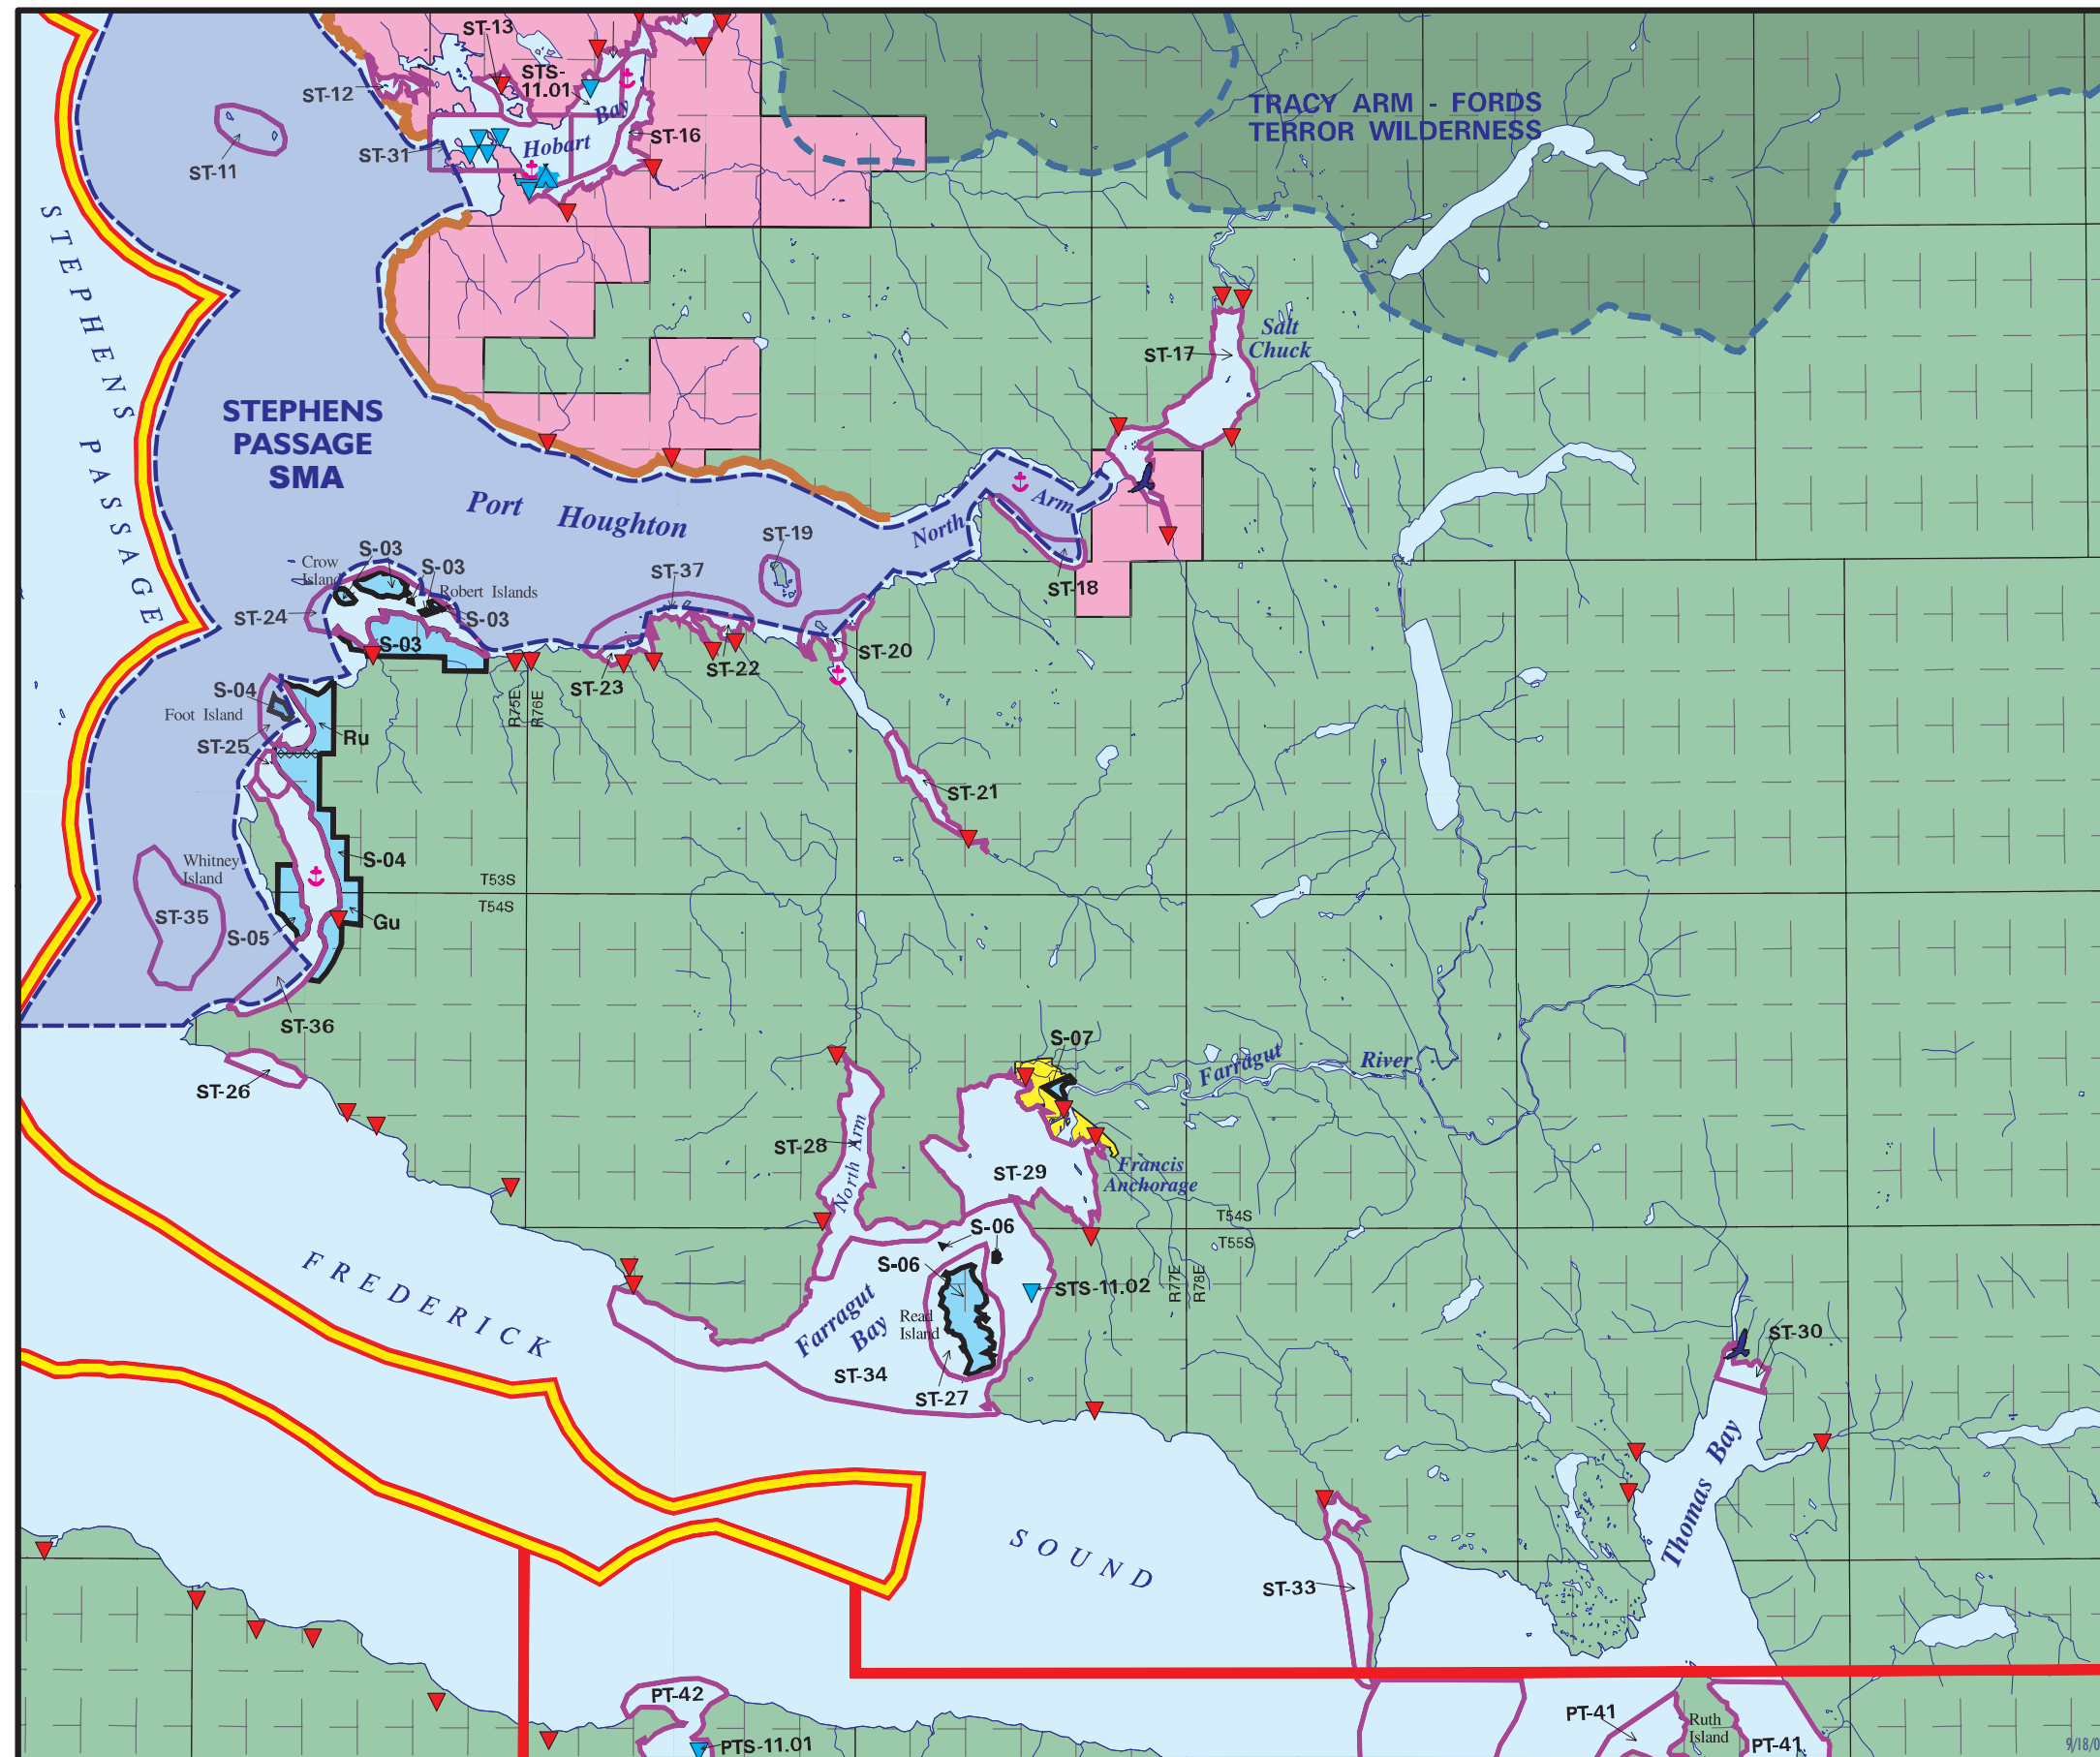

MAP 3-5 ♦ REGION I Sumdum - South

Land Status (1)(2)	
	Tongass NF Wilderness Areas
	Tongass Natl. Forest
	Misty Fiords Natl. Monument
	Native Owned
	Private
	State Owned
	Mental Health
	State Selected

Boundaries	
	Upland Unit Boundary
	Upland Designation Boundary
	Tideland Unit Boundary
	Tideland Designation Boundary
	Subregion Boundary
	Planning Region Boundary
	Area Plan Boundary
	City Boundary
	Herring Spawning Area

Units (3)	
K-01	Large Tract, Upland
KT-01	Large Tract, Tideland
KTS-01	Small Tract, Tideland

Tideland Uses/Facilities	
	Anchorage (Private & Public) (4)
	Boat Ramp/Harbor
	Resource Transfer Site (Forestry, Others)
	Seaplane
	Lodge
	Log Transfer Site
	Aquaculture
	Hatchery
	Seabird Nesting Colony (Major)
	Anadromous Streams (5)