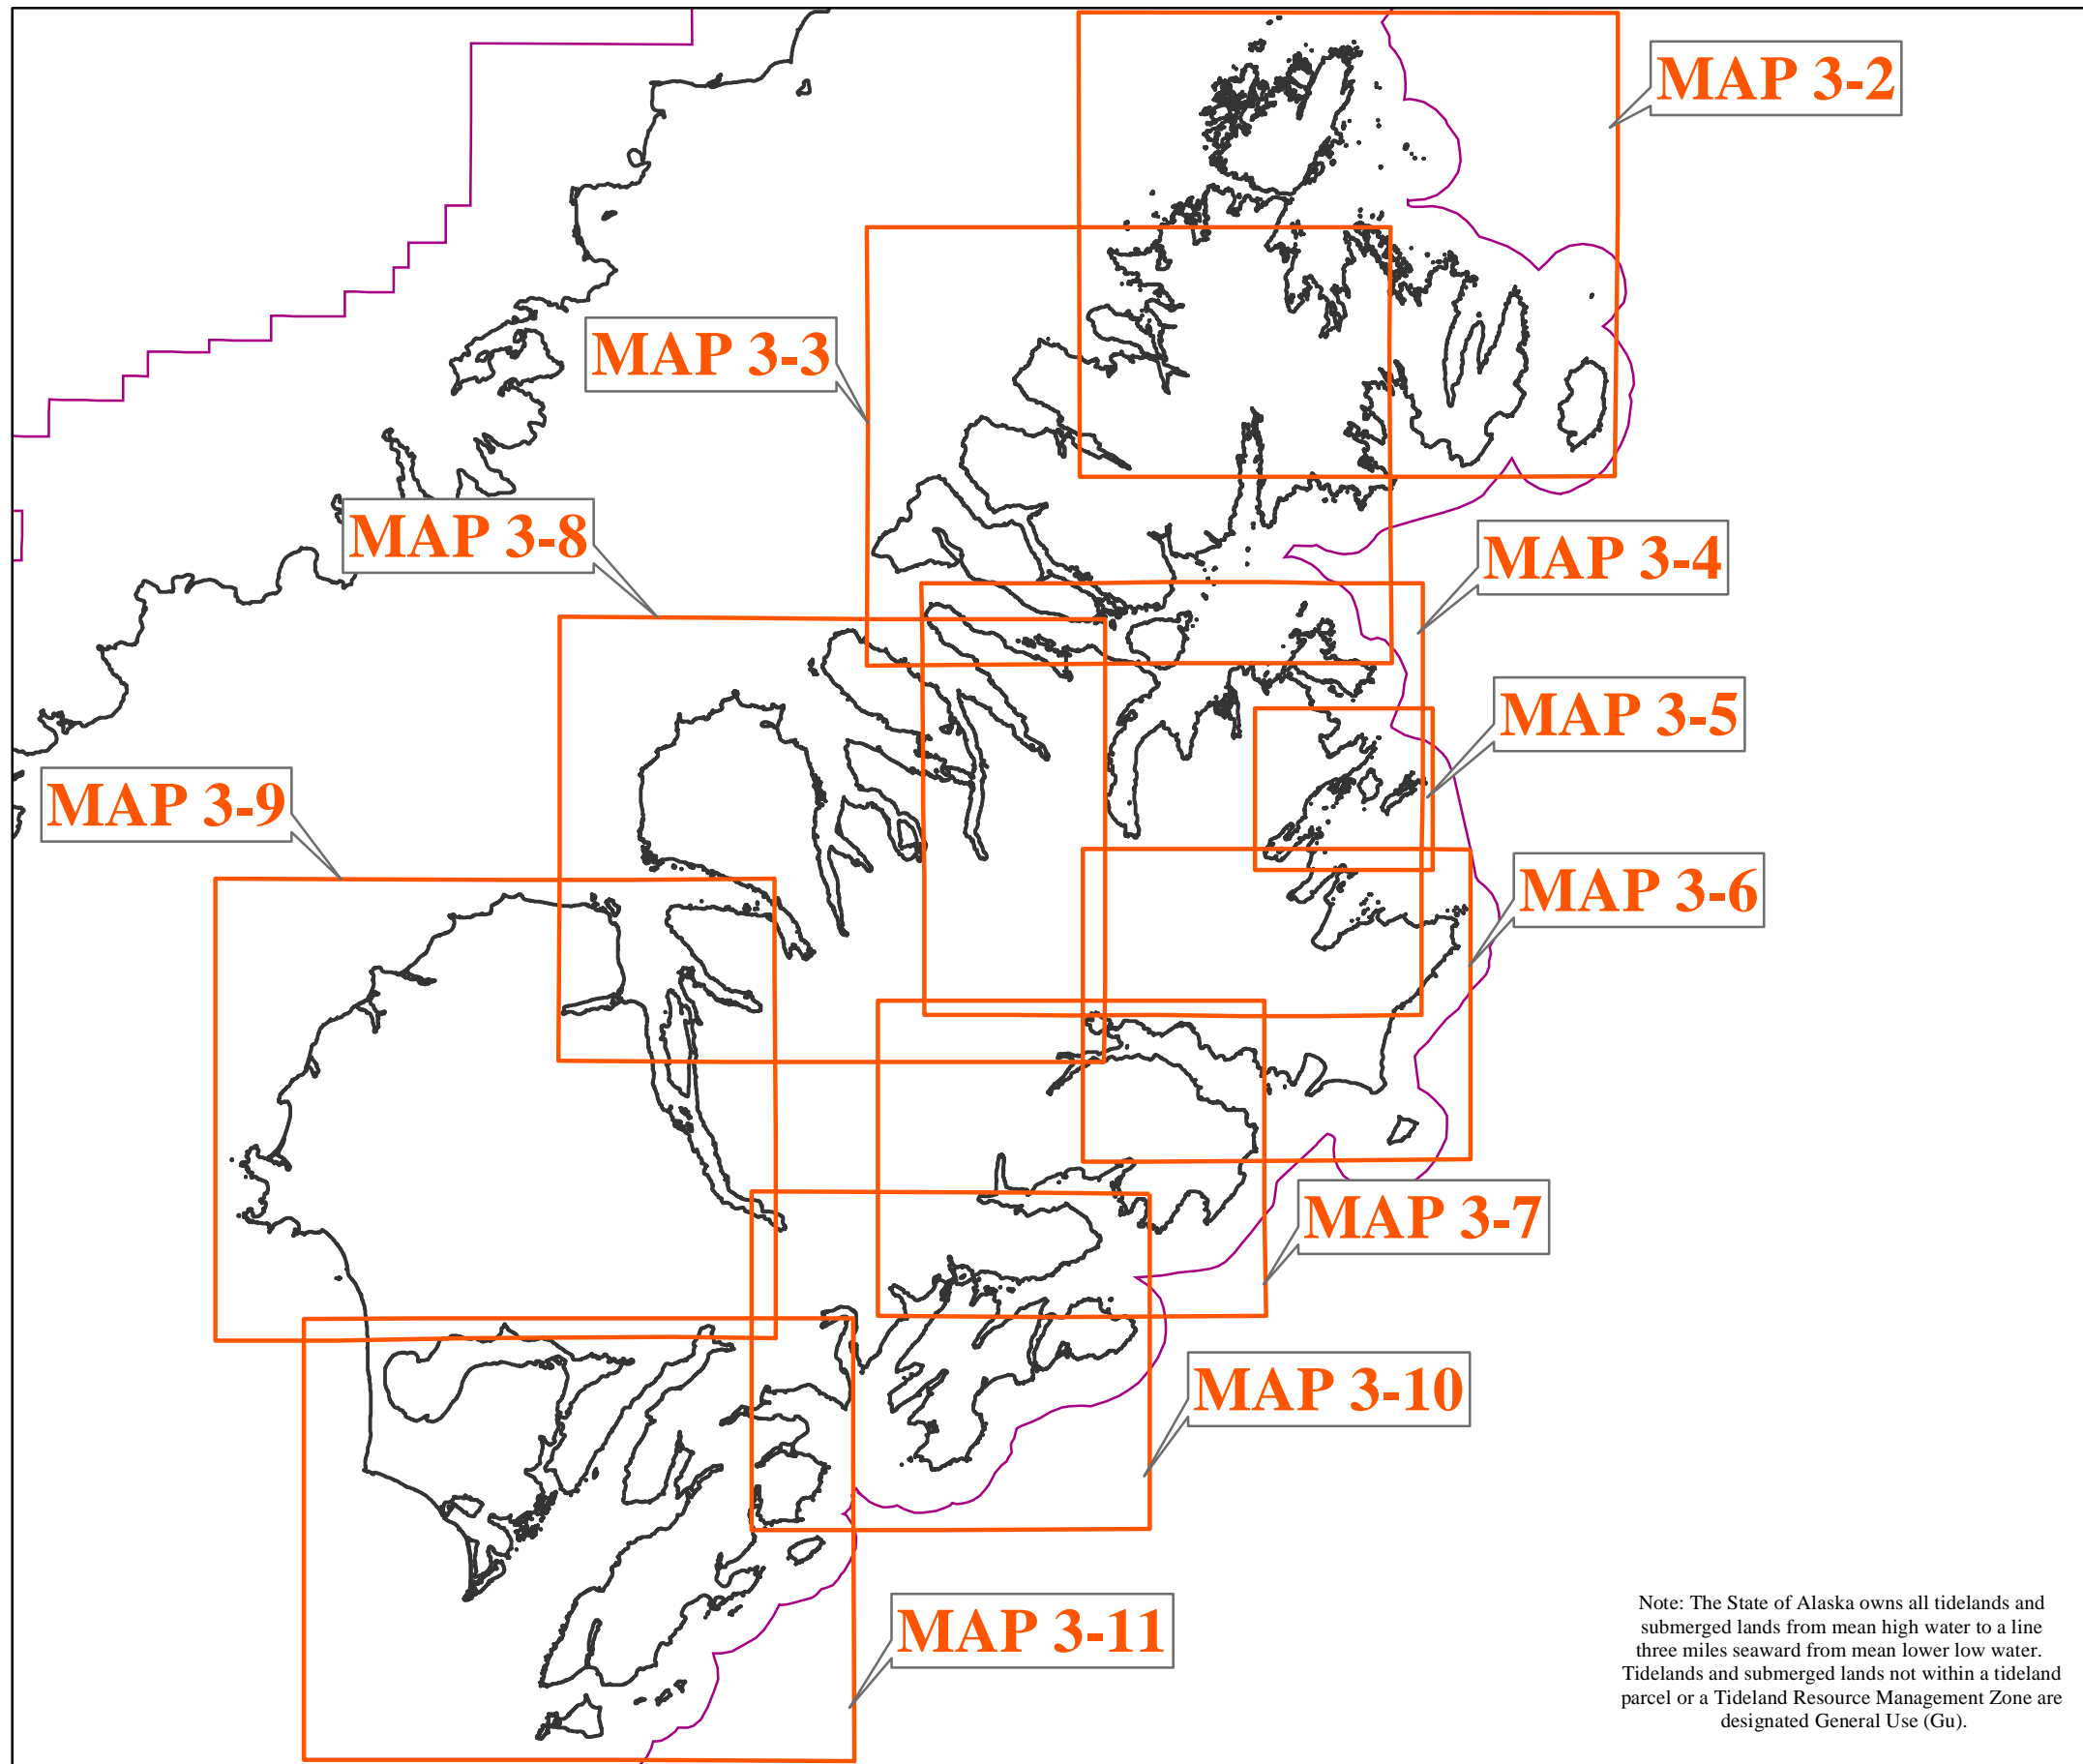

MAP 3-1 Kodiak Region

Area of Detail

LEGEND

- Plan Boundary
- Kodiak Region Map Boundaries

Note: The State of Alaska owns all tidelands and submerged lands from mean high water to a line three miles seaward from mean lower low water. Tidelands and submerged lands not within a tideland parcel or a Tideland Resource Management Zone are designated General Use (Gu).