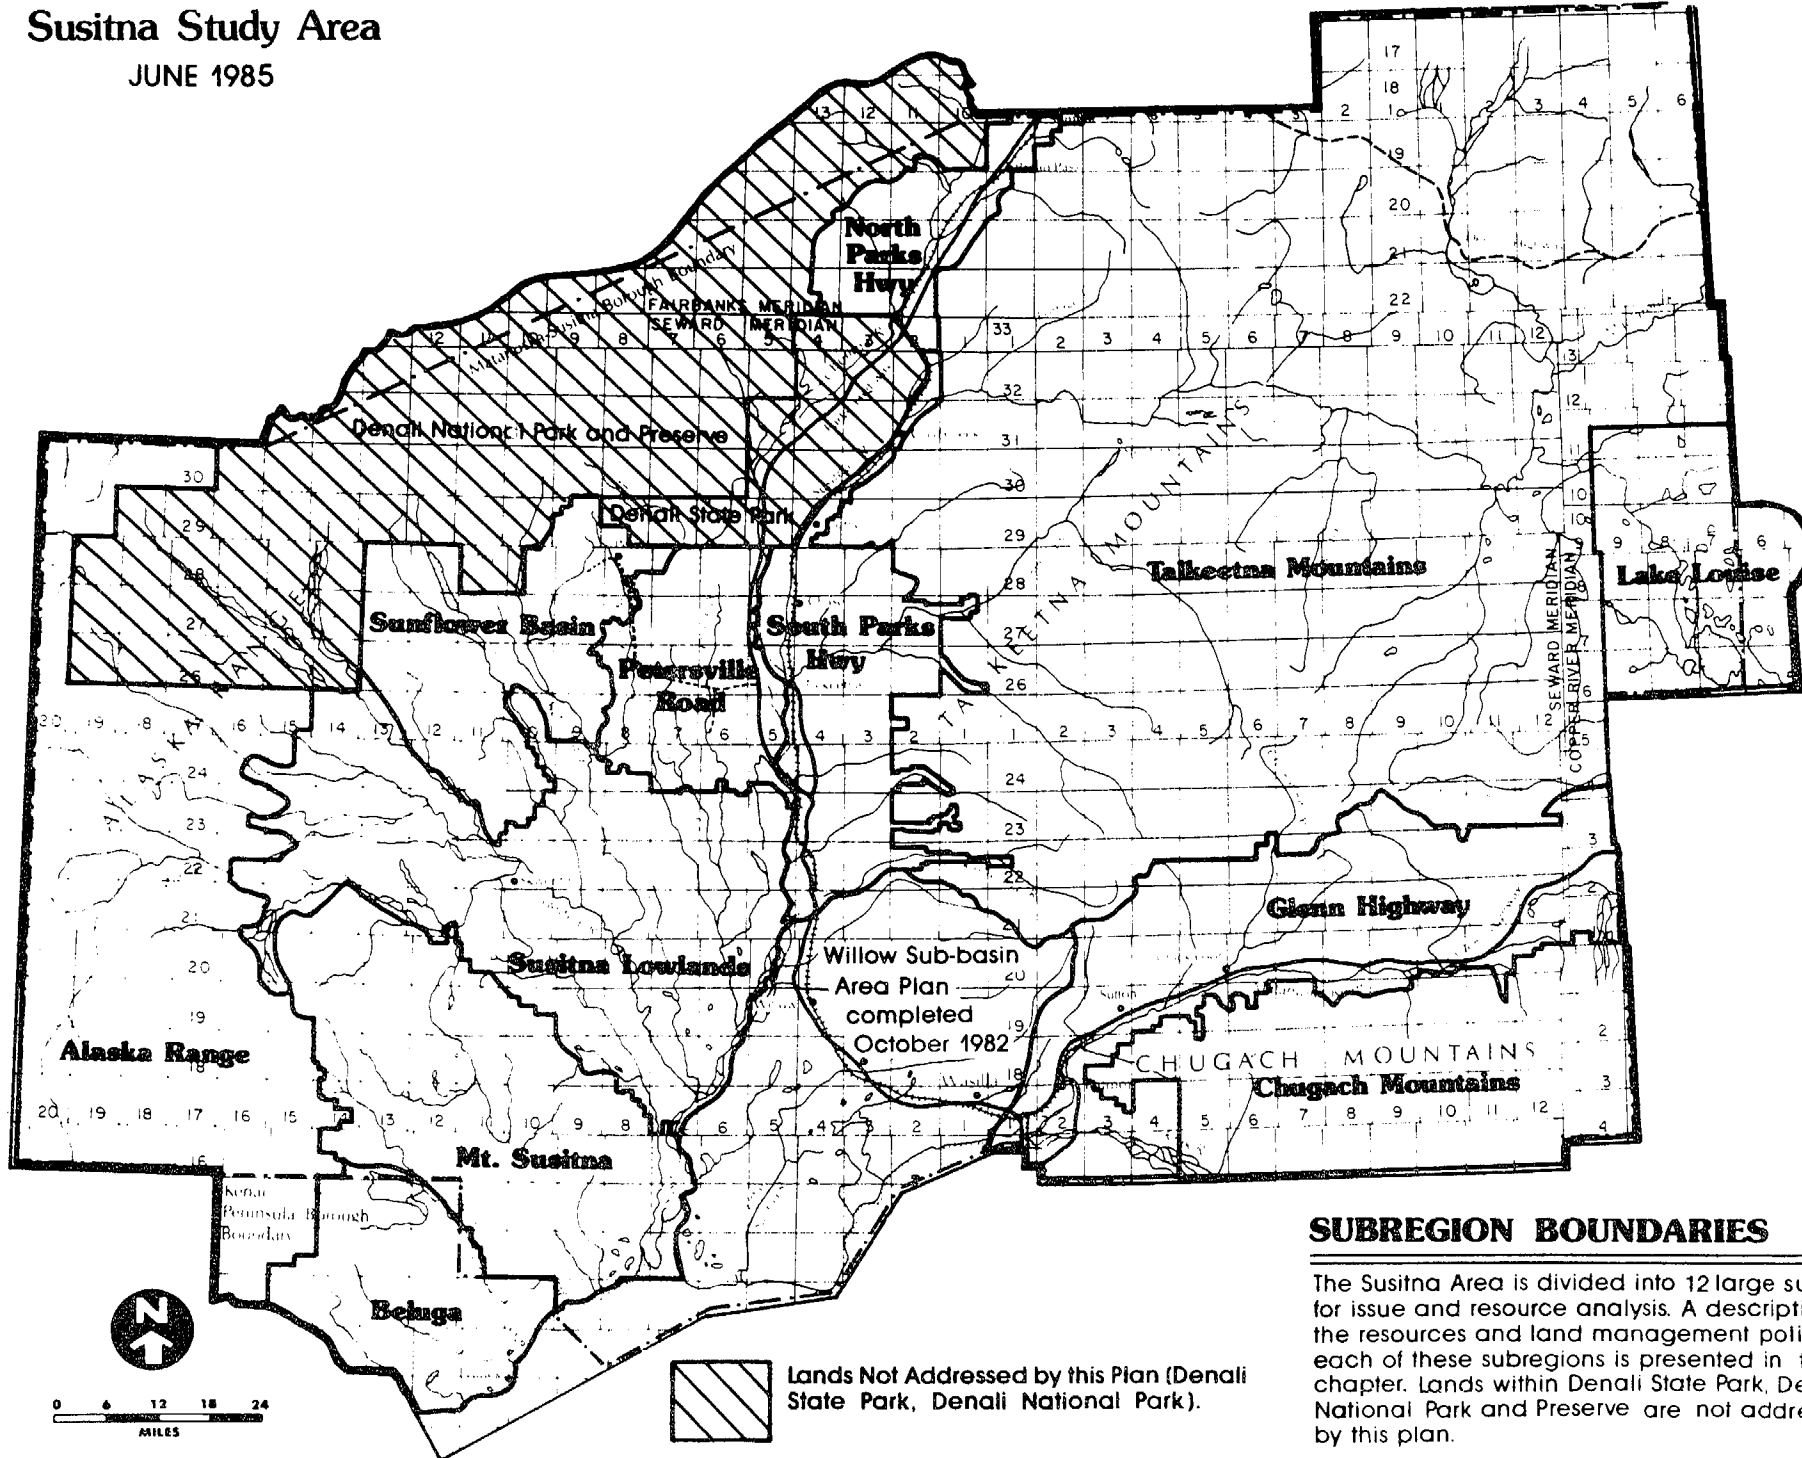

# Susitna Study Area

JUNE 1985

## SUBREGION BOUNDARIES

The Susitna Area is divided into 12 large subregions for issue and resource analysis. A description of the resources and land management policies for each of these subregions is presented in this chapter. Lands within Denali State Park, Denali National Park and Preserve are not addressed by this plan.