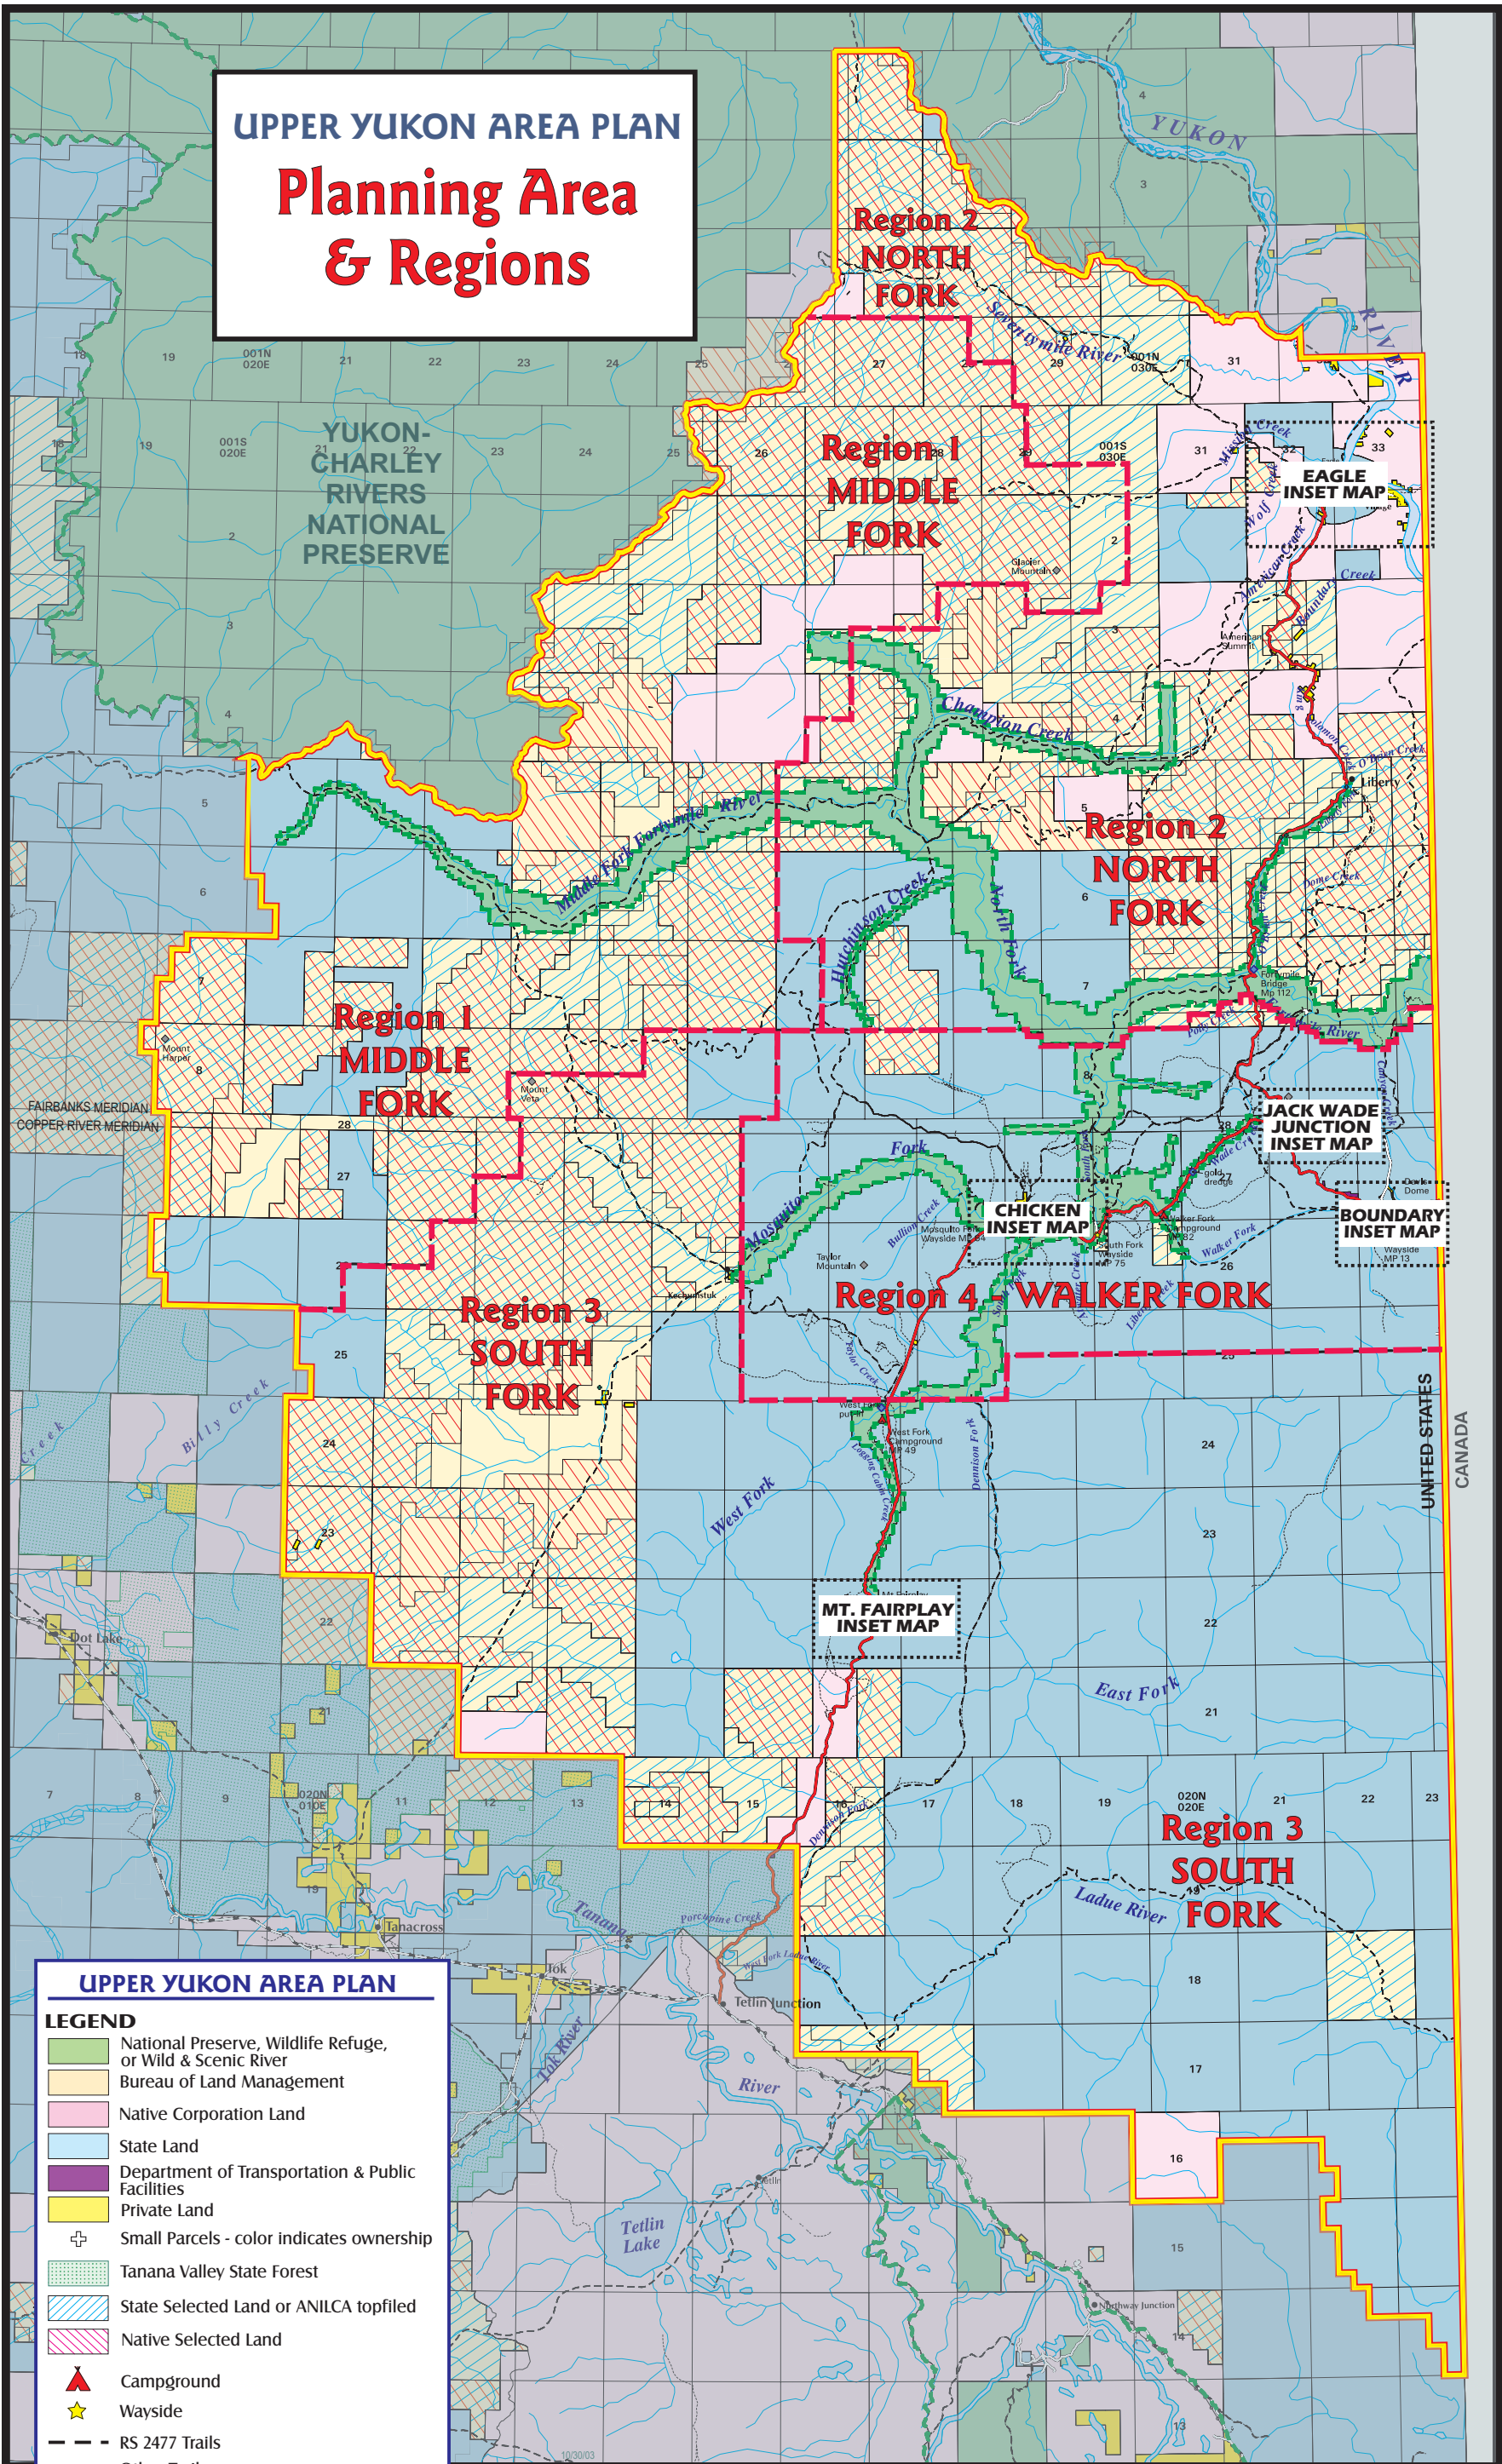

UPPER YUKON AREA PLAN
Planning Area & Regions

UPPER YUKON AREA PLAN

LEGEND

- National Preserve, Wildlife Refuge, or Wild & Scenic River
- Bureau of Land Management
- Native Corporation Land
- State Land
- Department of Transportation & Public Facilities
- Private Land
- Small Parcels - color indicates ownership
- Tanana Valley State Forest
- State Selected Land or ANILCA topfiled
- Native Selected Land
- Campground
- Wayside
- RS 2477 Trails
- Other Trails
- Area Plan Boundary

UPPER YUKON AREA PLAN

Planning Area & Regions