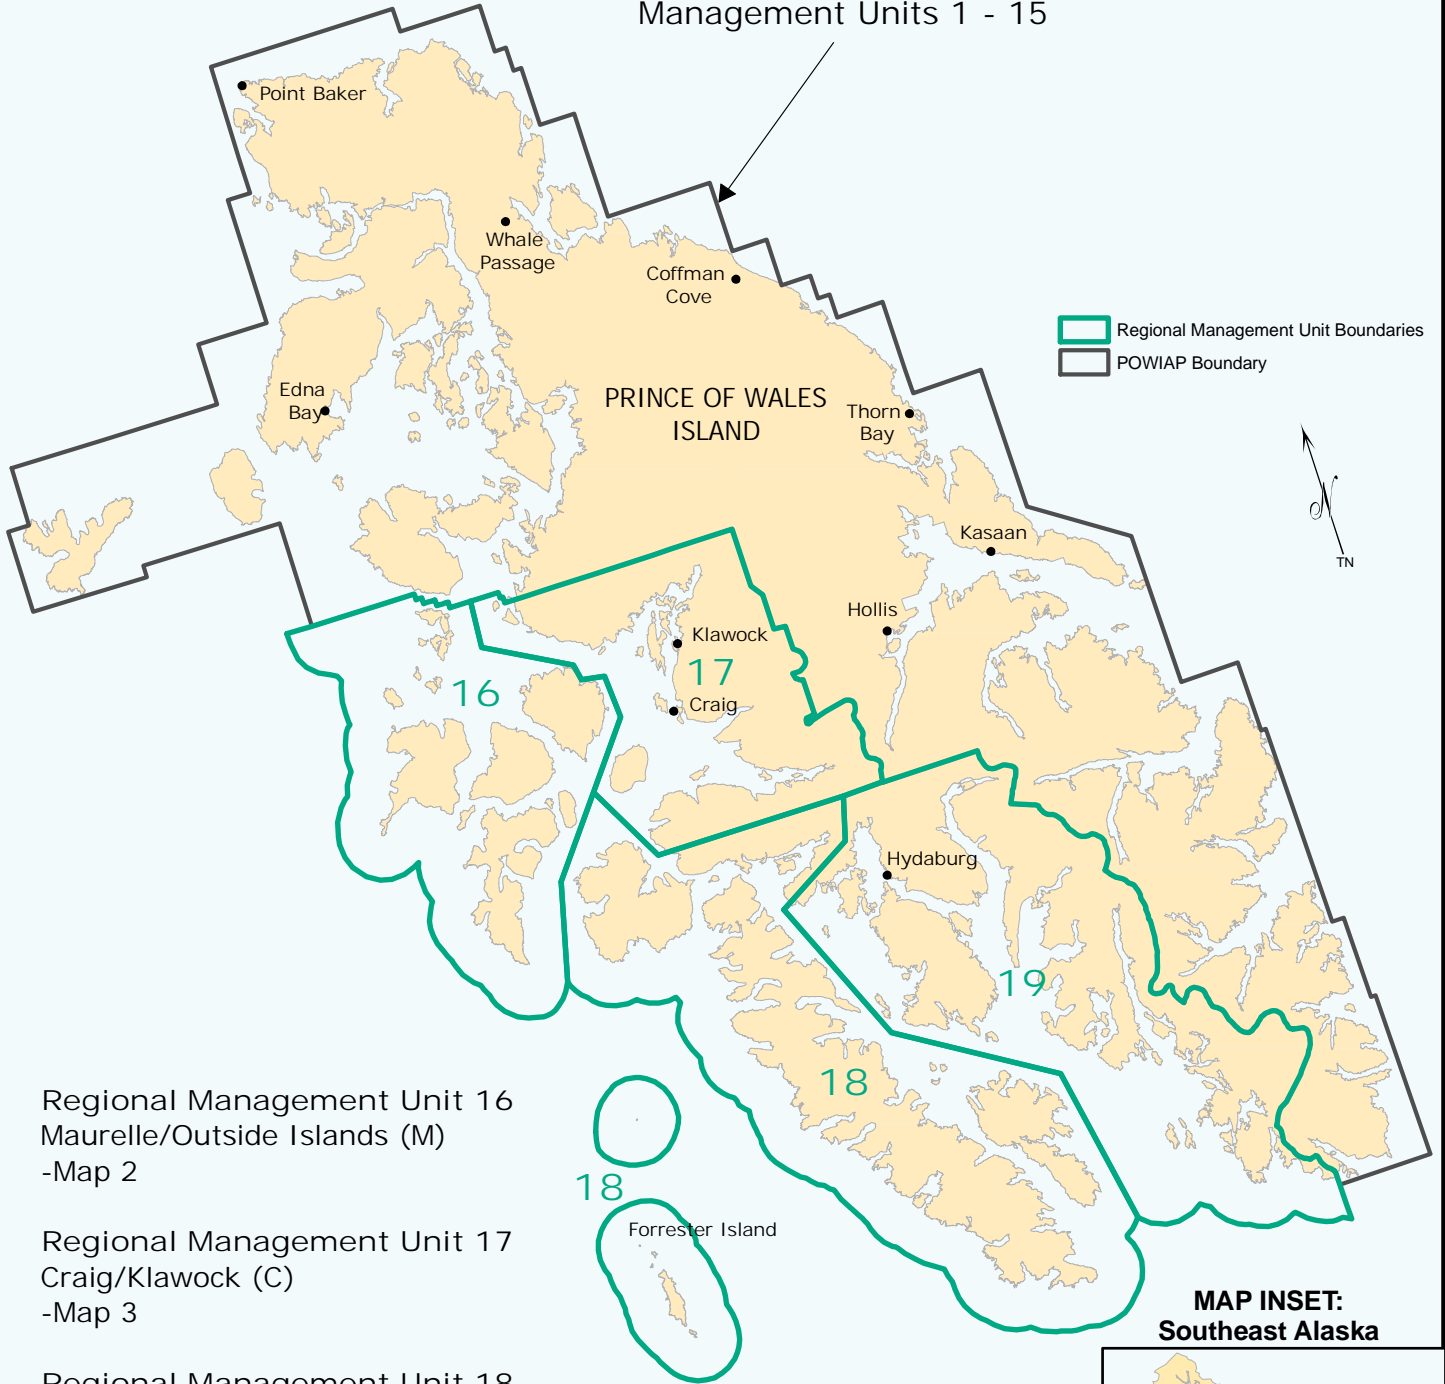

# Map 1: Southwest Prince of Wales Island Area and Regional Management Units

Prince of Wales Island Area Plan Boundary:  
Management Units 1 - 15

Regional Management Unit 16  
Maurelle/Outside Islands (M)  
-Map 2

Regional Management Unit 17  
Craig/Klawock (C)  
-Map 3

Regional Management Unit 18  
Dall/Forrester Island (D)  
-Maps 4 & 5

Regional Management Unit 19  
Hydaburg/Cordova Bay (H)  
-Maps 6 & 7

## MAP INSET: Southeast Alaska