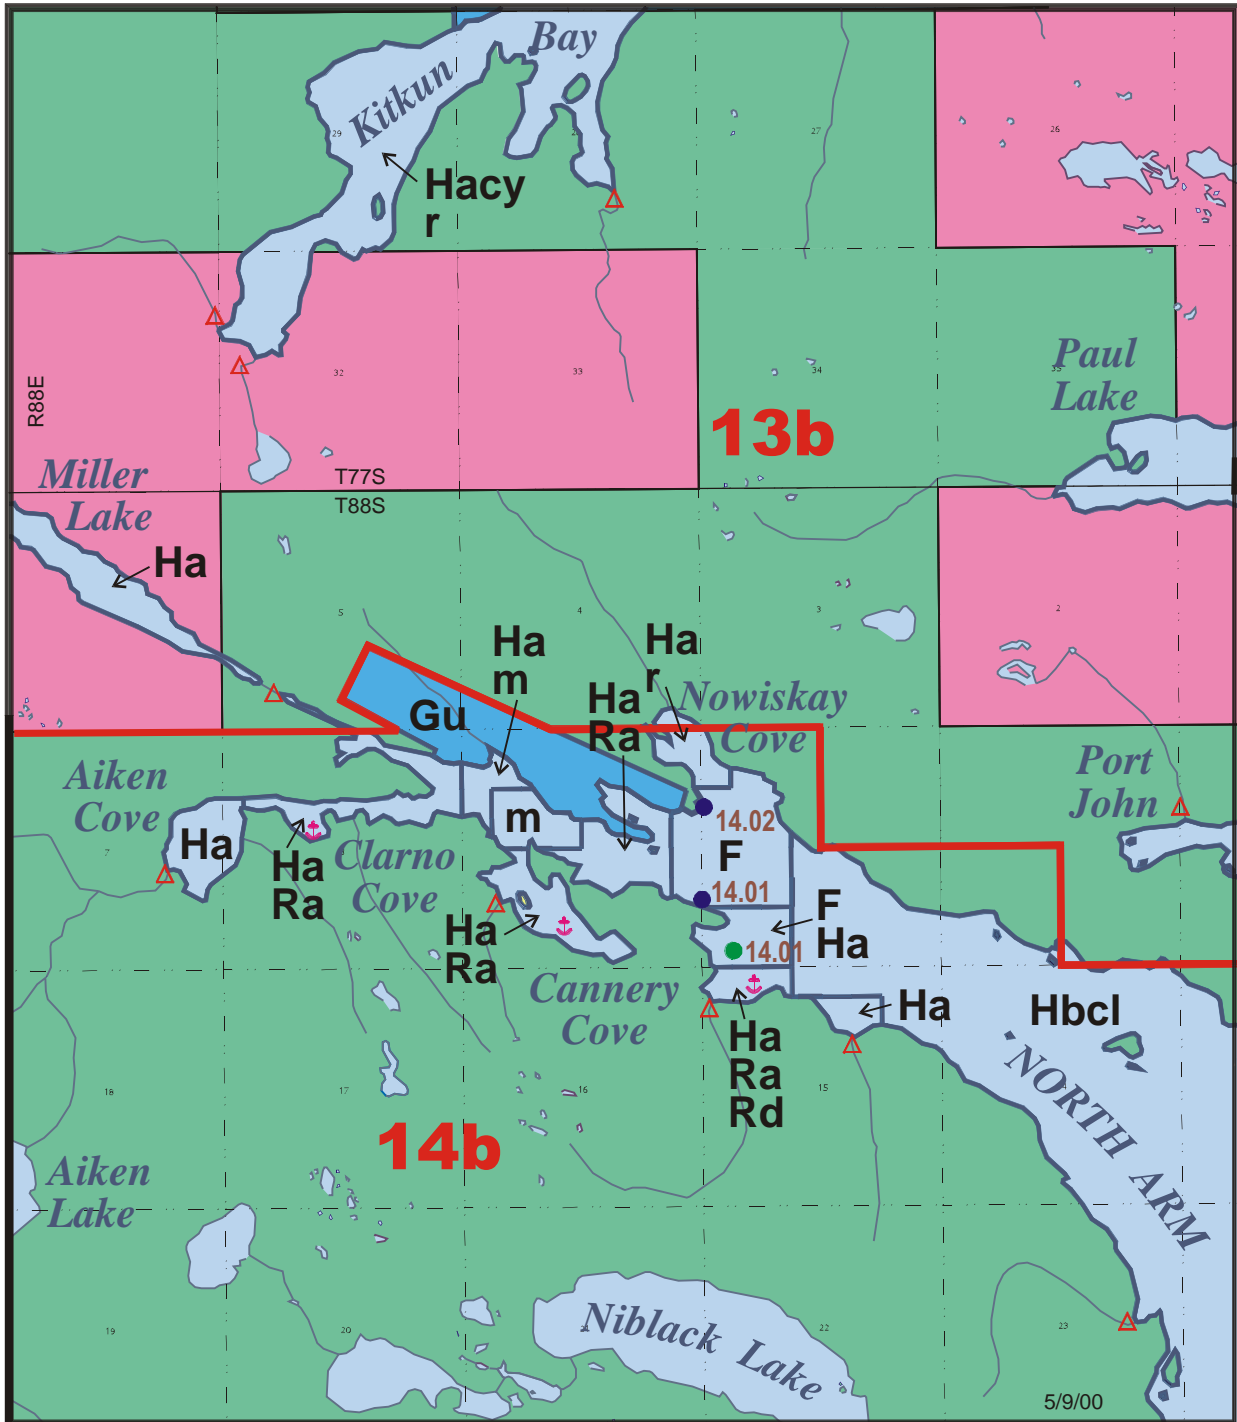

Moira Inset Map

Land Status

- State Owned
- Native Corporation
- Private
- Tongass National Forest

- Anchorage
- Anadromous Fish Stream
- Log Transfer Site
- Log Storage Site

- Unit Boundary
 - Subunit Boundary
- 0 1
SCALE IN MILES