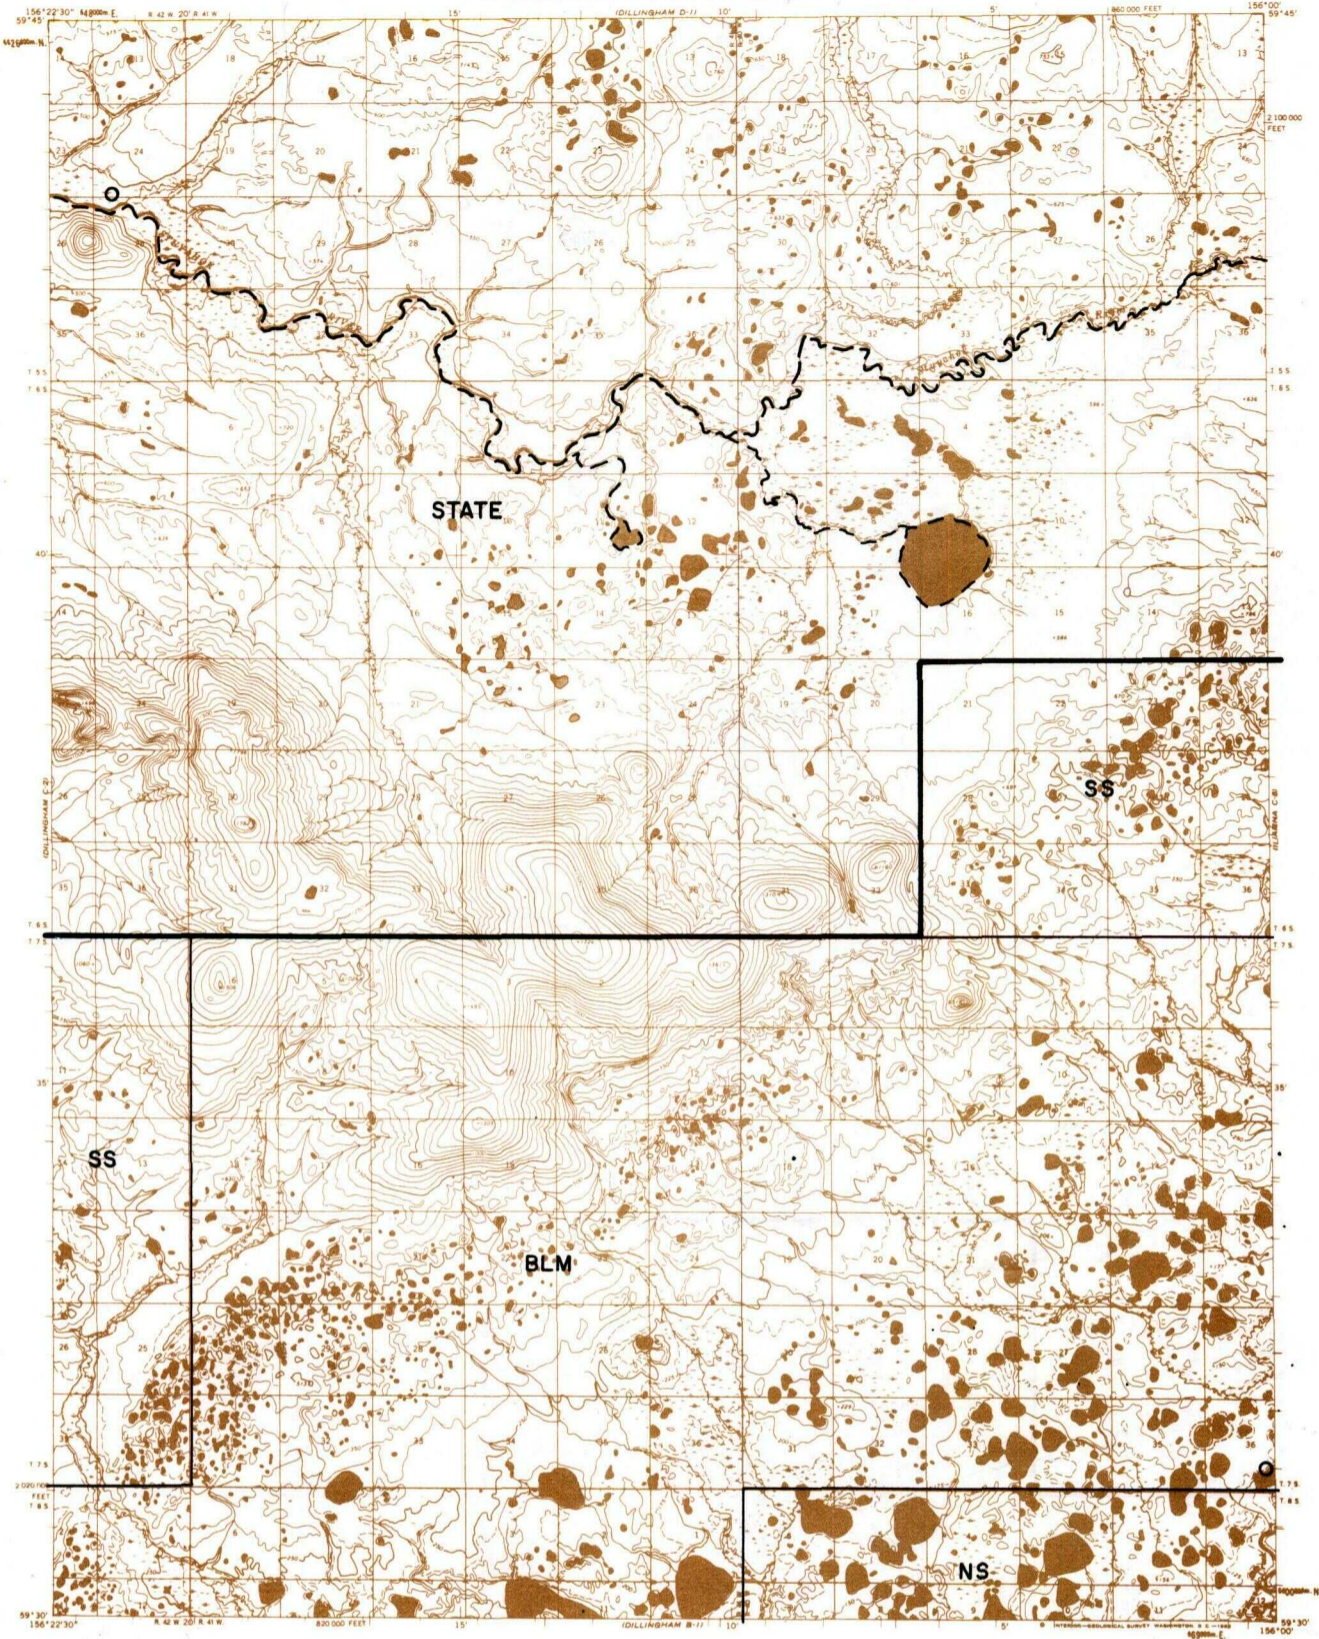

DILLINGHAM C-1

LEGEND

IC OR PAT. BDY.	FED. DETERMINED NAVIGABLE	NATIONAL CONSERVATION UNIT BDY.
WATER EXCLUSION BDY.	STATE DETERMINED NAVIGABLE	PENDING NATIVE ALLOTMENT
NS NATIVE SELECTION	SS STATE SELECTION	NATIVE & STATE SELECTION
STATE STATE OWNED	AIR STRIP EASMENT	CAMPSITE / PARKING EASEMENTS
PRIVATE LANDS	EXISTING TRAIL EASEMENT	ROAD EASEMENT
		PROPOSED TRAIL EASEMENT

RESERVED EASEMENTS

No easements reserved