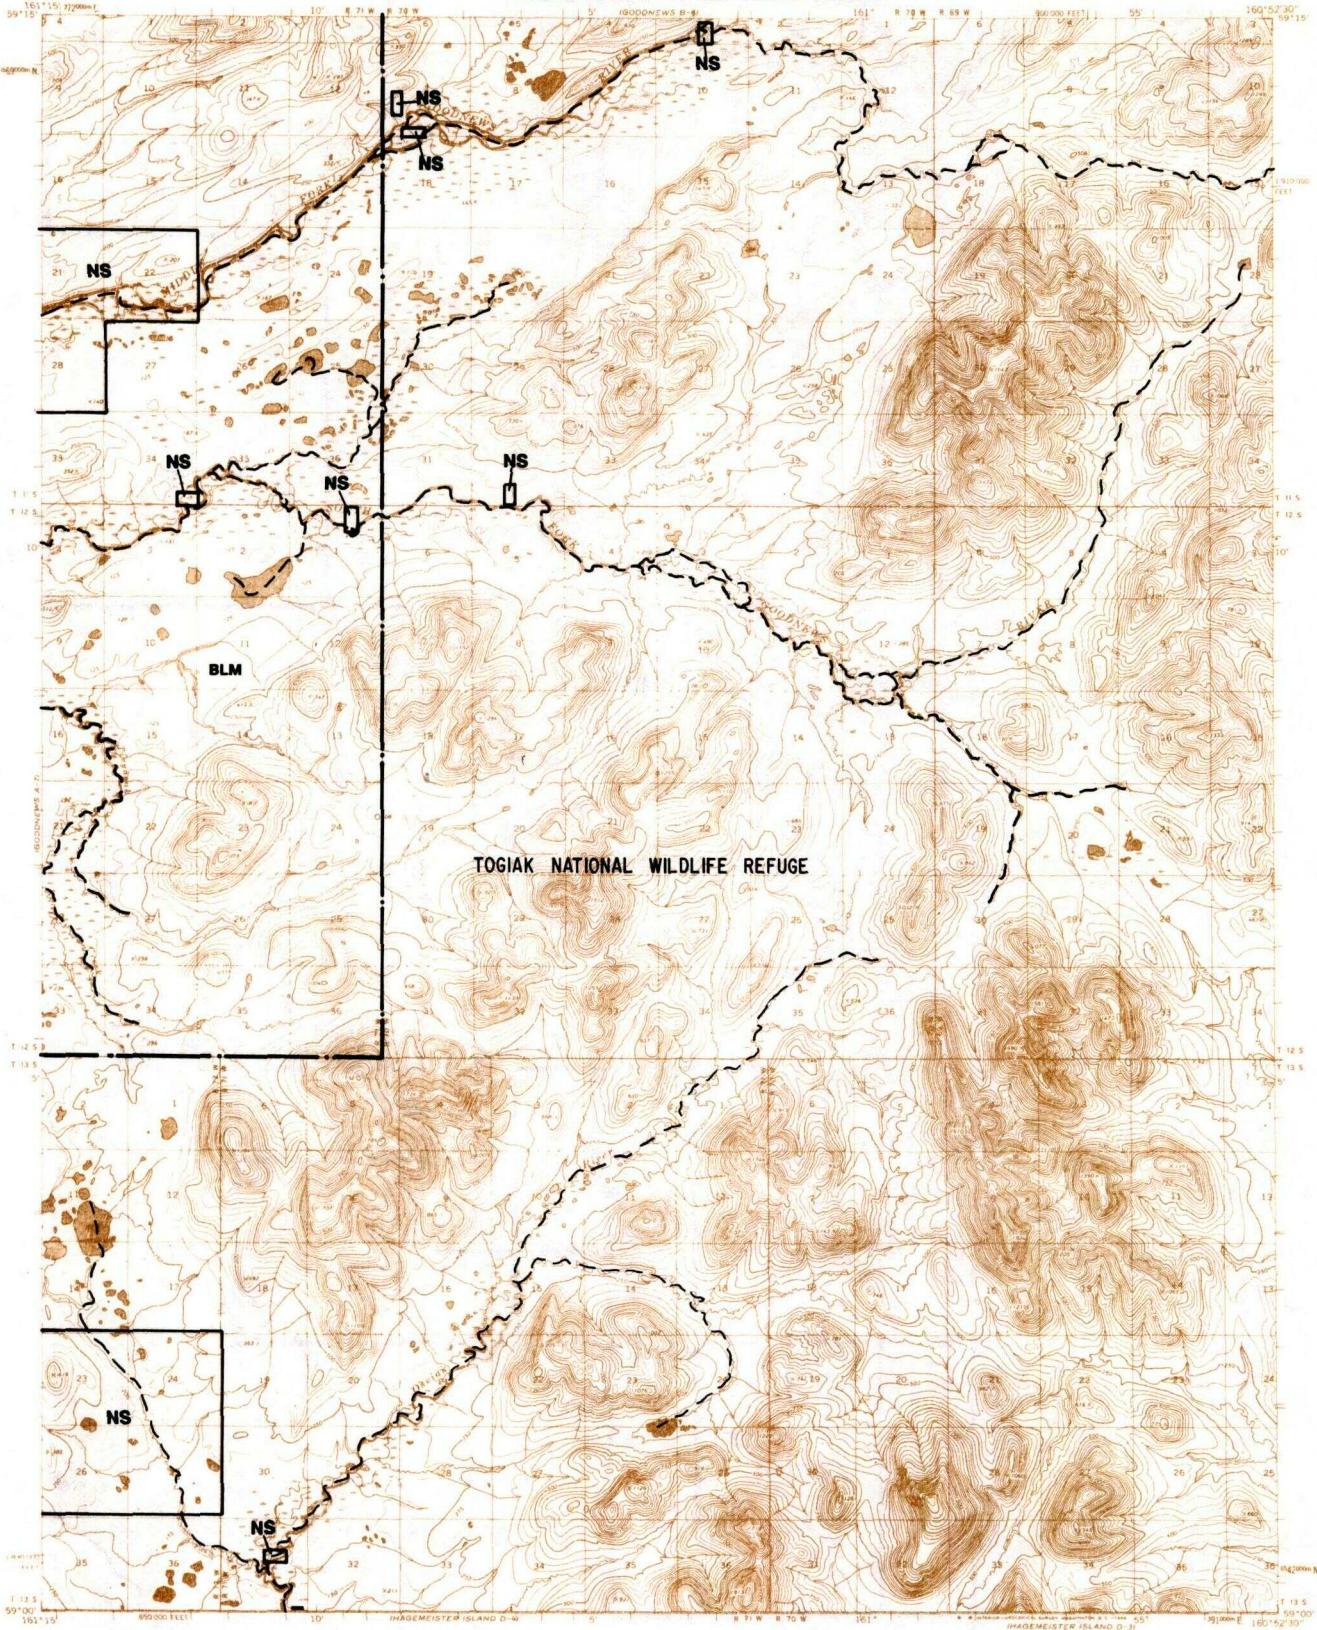

GOODNEWS BAY A-6

LEGEND

IC OR PAT. BDY.	FED. DETERMINED NAVIGABLE	NATIONAL CONSERVATION UNIT BDY.
WATER EXCLUSION BDY.	STATE DETERMINED NAVIGABLE	PENDING NATIVE ALLOTMENT
NATIVE SELECTION	STATE SELECTION	NATIVE & STATE SELECTION
STATE OWNED	AIR STRIP EASMENT	CAMPSITE / PARKING EASEMENTS
PRIVATE LANDS	EXISTING TRAIL EASEMENT	ROAD EASEMENT
	PROPOSED TRAIL EASEMENT	

RESERVED EASEMENTS

No easements reserved