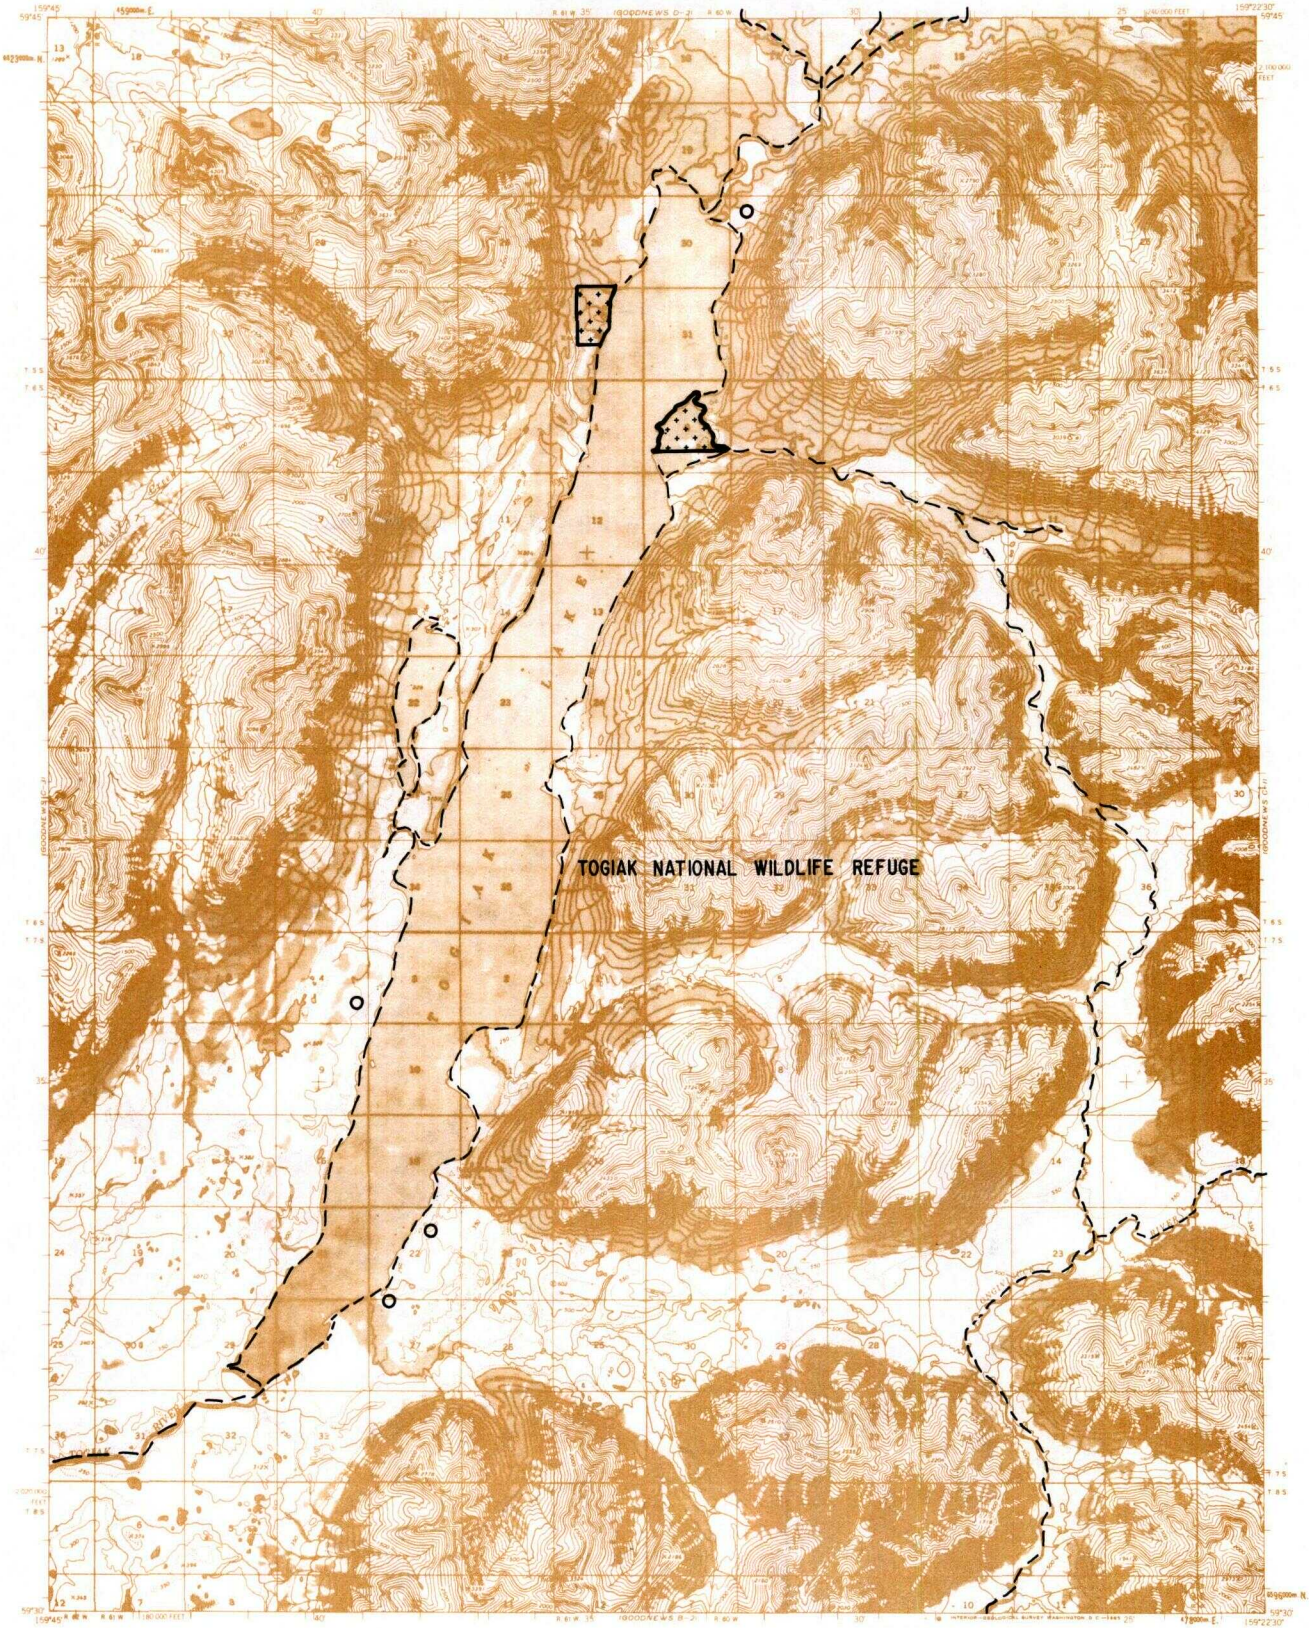

GOODNEWS BAY C-2

LEGEND

- | | | |
|----------------------|----------------------------|---------------------------------|
| IC OR PAT. BDY. | FED. DETERMINED NAVIGABLE | NATIONAL CONSERVATION UNIT BDY. |
| WATER EXCLUSION BDY. | STATE DETERMINED NAVIGABLE | PENDING NATIVE ALLOTMENT |
| NATIVE SELECTION | AIR STRIP EASMENT | NATIVE & STATE SELECTION |
| STATE OWNED | EXISTING TRAIL EASEMENT | CAMPSITE / PARKING EASEMENTS |
| PRIVATE LANDS | PROPOSED TRAIL EASEMENT | ROAD EASEMENT |