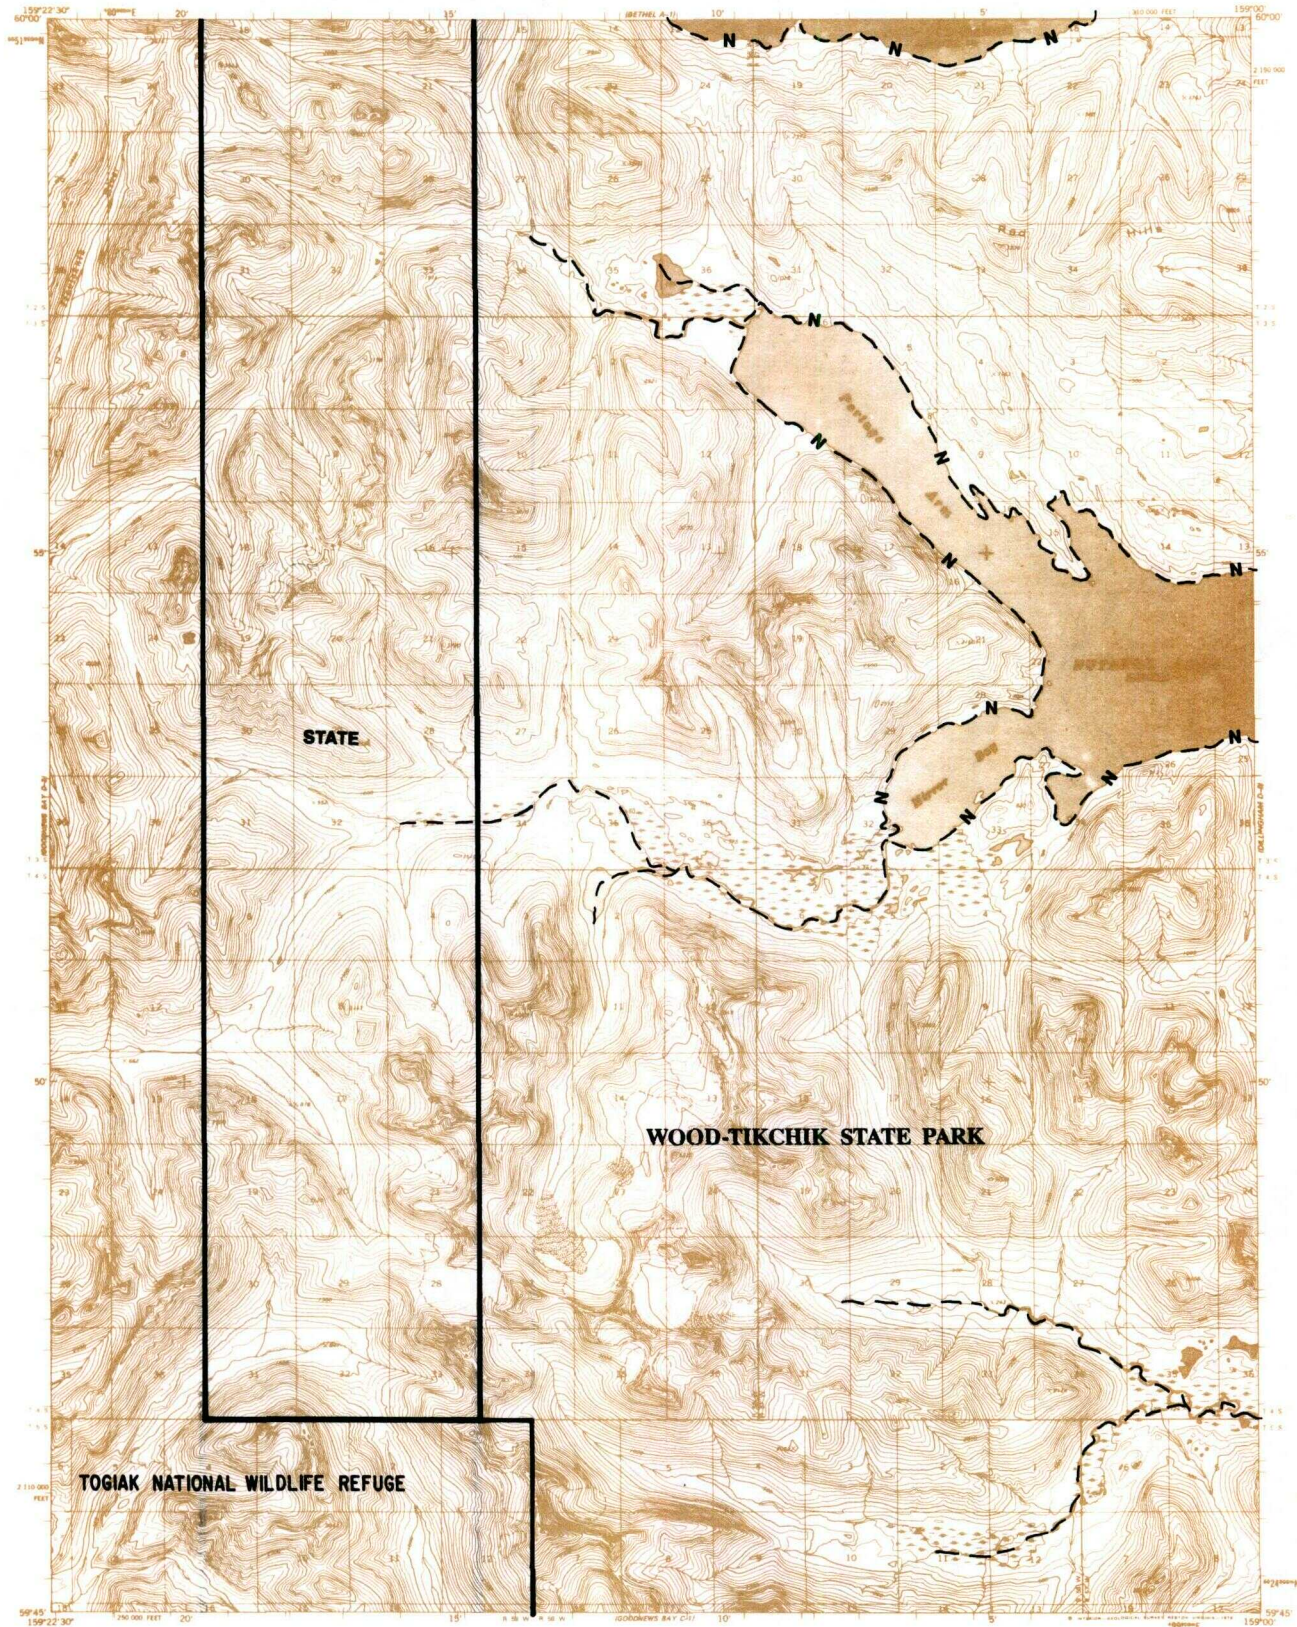

GOODNEWS BAY D-1

LEGEND

- | | | |
|----------------------|----------------------------|---------------------------------|
| IC OR PAT. BDY. | FED. DETERMINED NAVIGABLE | NATIONAL CONSERVATION UNIT BDY. |
| WATER EXCLUSION BDY. | STATE DETERMINED NAVIGABLE | PENDING NATIVE ALLOTMENT |
| NS NATIVE SELECTION | STATE SELECTION | NATIVE & STATE SELECTION |
| STATE STATE OWNED | AIR STRIP EASEMENT | CAMPSITE / PARKING EASEMENTS |
| PRIVATE LANDS | EXISTING TRAIL EASEMENT | ROAD EASEMENT |
| | | PROPOSED TRAIL EASEMENT |

RESERVED EASEMENTS

No easements reserved