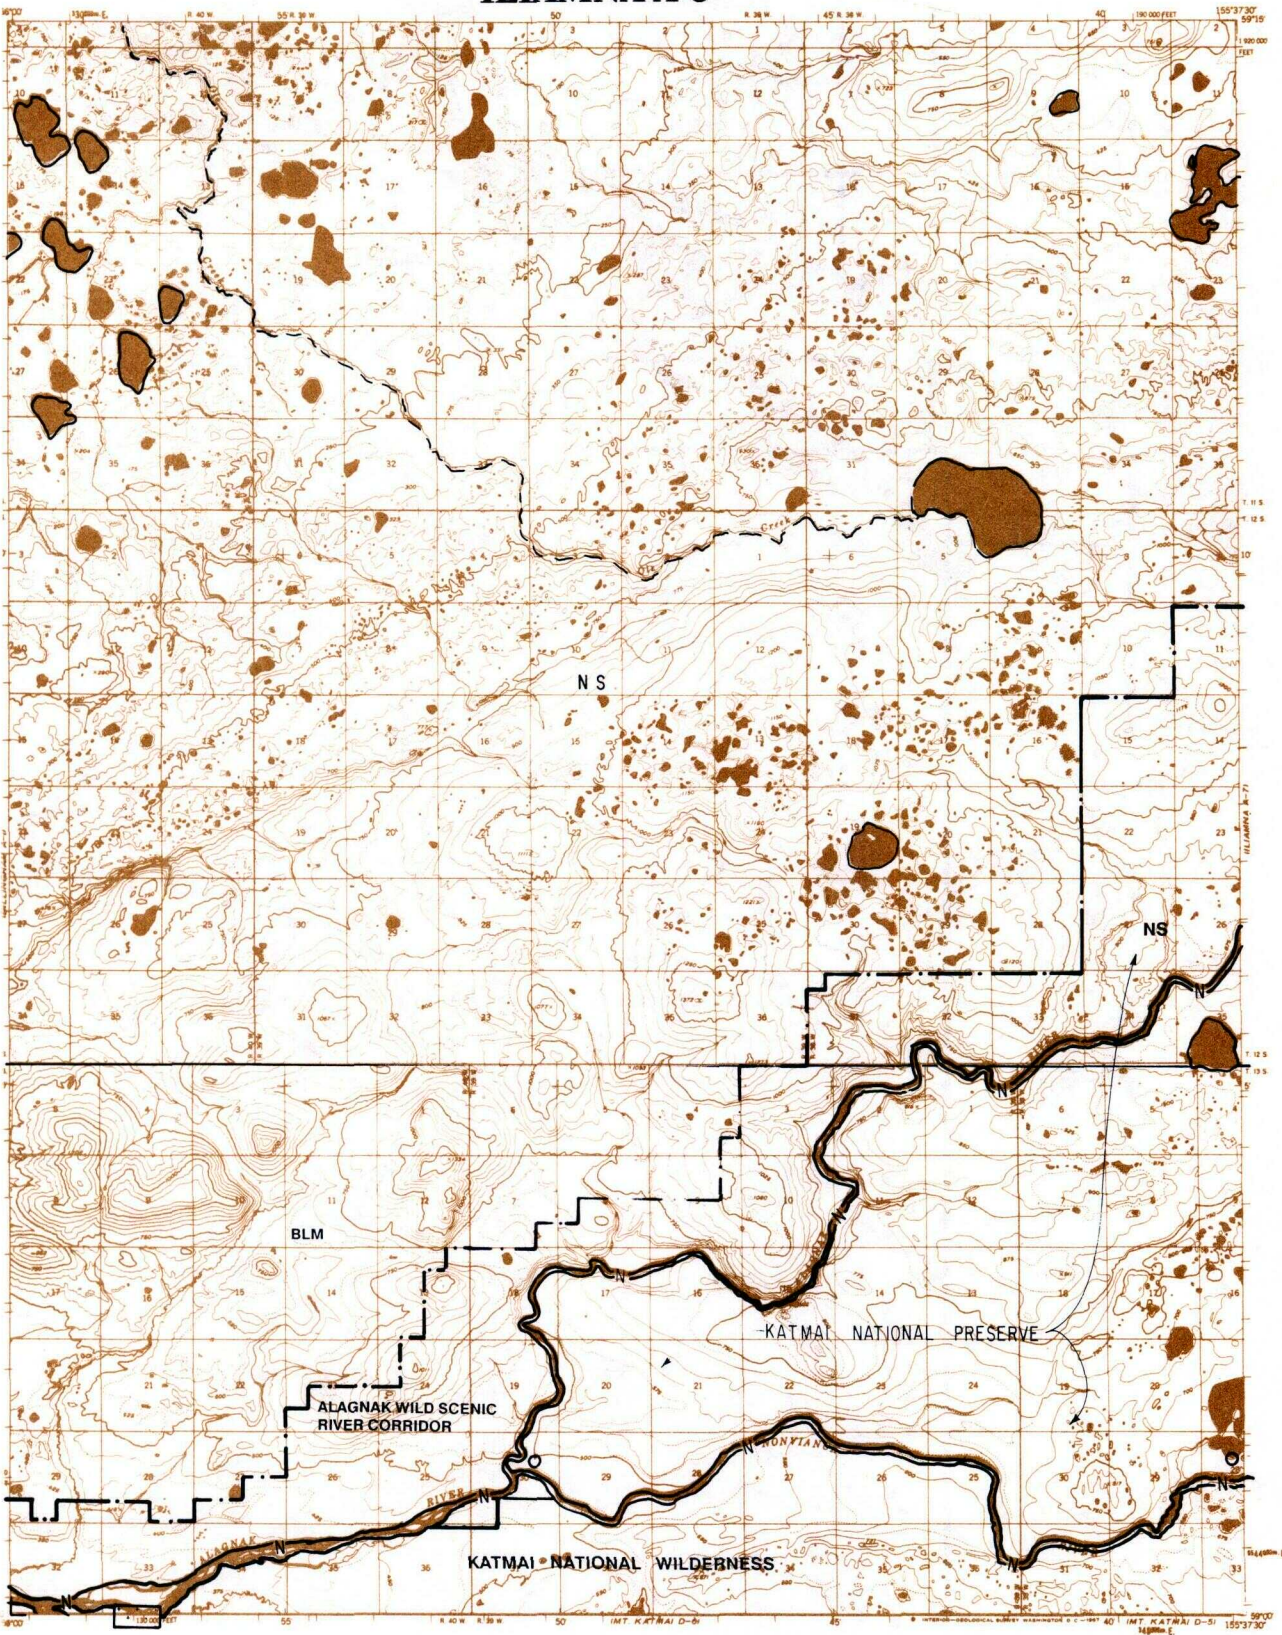

ILIAMNA A-8

LEGEND

IC OR PAT. BDY.	FED. DETERMINED NAVIGABLE	NATIONAL CONSERVATION UNIT BDY.
WATER EXCLUSION BDY.	STATE DETERMINED NAVIGABLE	PENDING NATIVE ALLOTMENT
NS NATIVE SELECTION	AIR STRIP EASEMENT	CAMPSITE / PARKING EASEMENTS
STATE STATE OWNED	EXISTING TRAIL EASEMENT	ROAD EASEMENT
PRIVATE LANDS		PROPOSED TRAIL EASEMENT

RESERVED EASEMENTS

No easements reserved