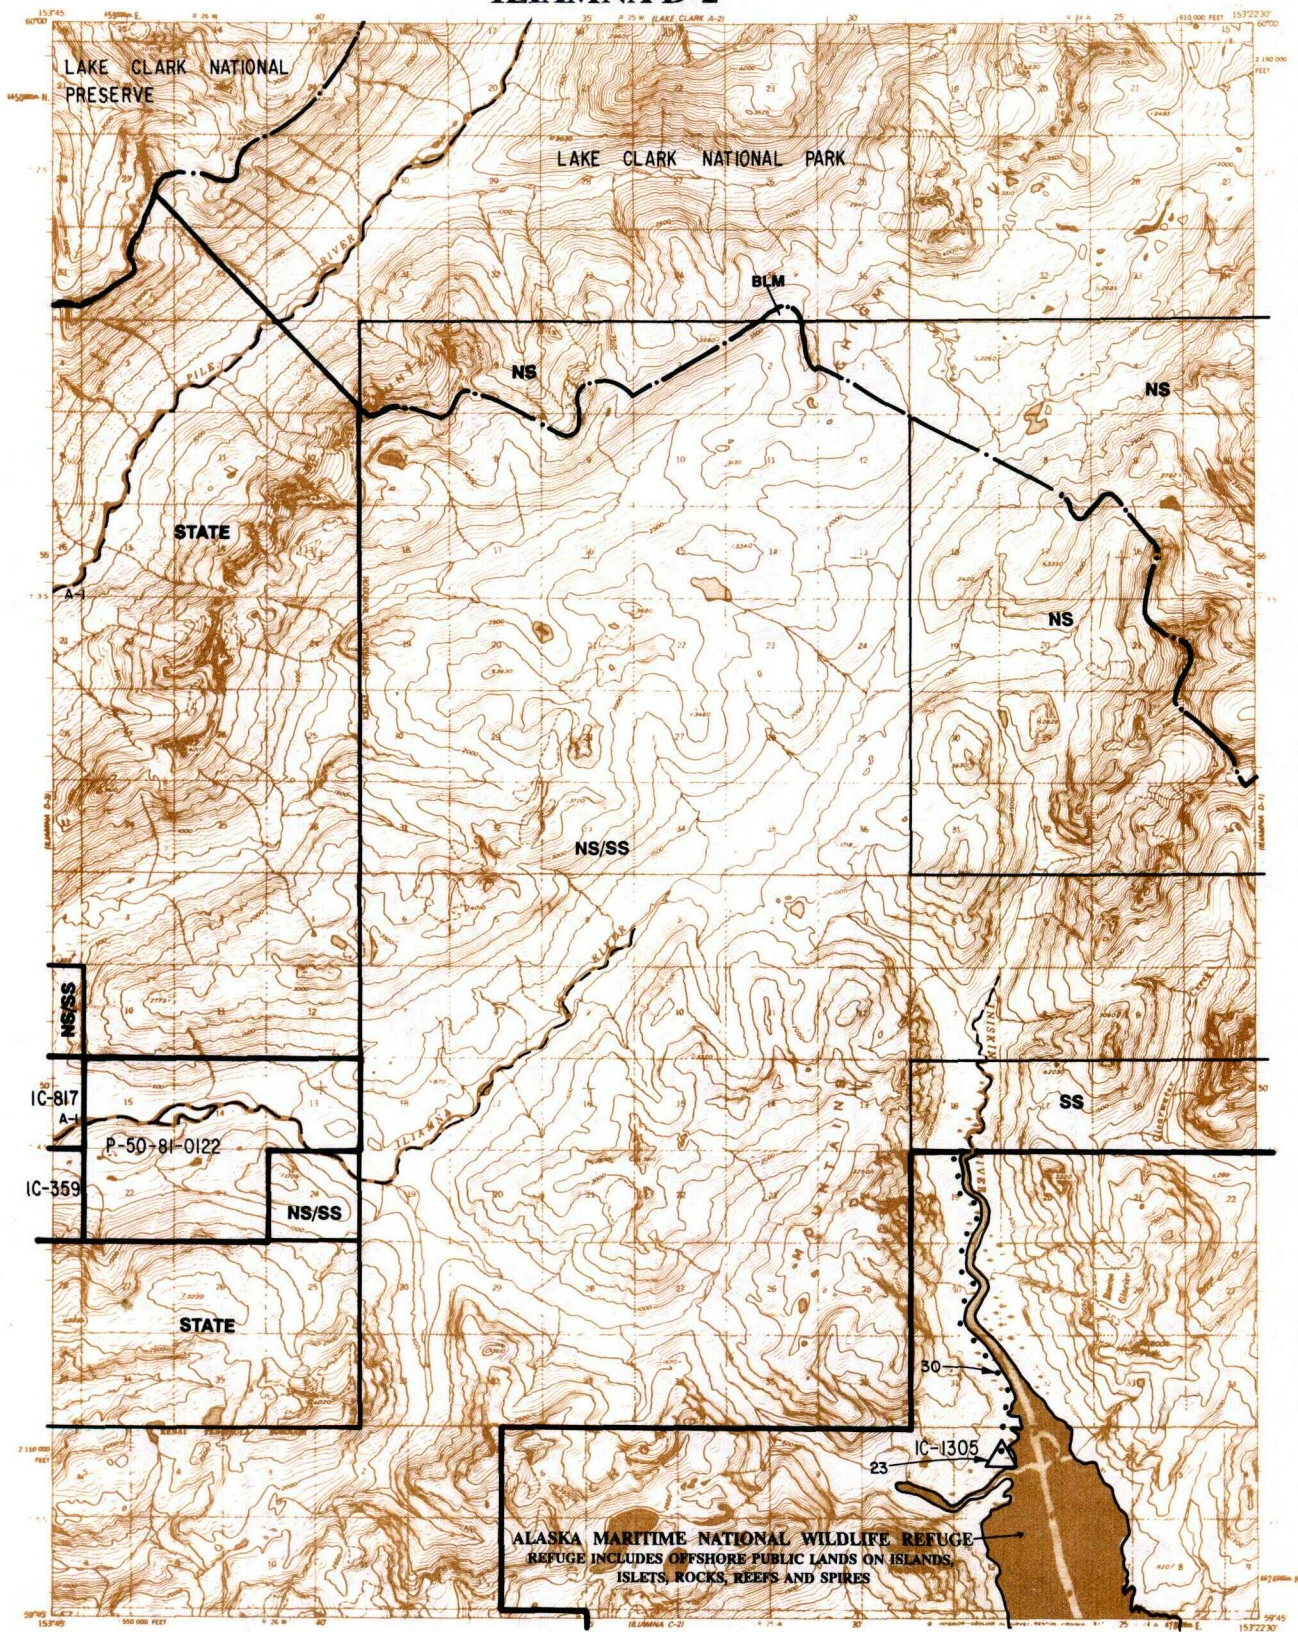

ILIAMNA D-2

LEGEND

IC OR PAT. BDY.	FED. DETERMINED NAVIGABLE	NATIONAL CONSERVATION UNIT BDY.
WATER EXCLUSION BDY.	STATE DETERMINED NAVIGABLE	PENDING NATIVE ALLOTMENT
NS NATIVE SELECTION	SS STATE SELECTION	NATIVE & STATE SELECTION
STATE STATE OWNED	AIR STRIP EASEMENT	CAMPSITE / PARKING EASEMENTS
PRIVATE LANDS	EXISTING TRAIL EASEMENT	ROAD EASEMENT
		PROPOSED TRAIL EASEMENT

RESERVED EASEMENTS

- EIN 23 One (1) acre site on the northwest shore of Iniskin Bay.
- EIN 30 Proposed trail from the northwest shore of Iniskin Bay north along the right bank of Iniskin River to public lands (25 foot trail).