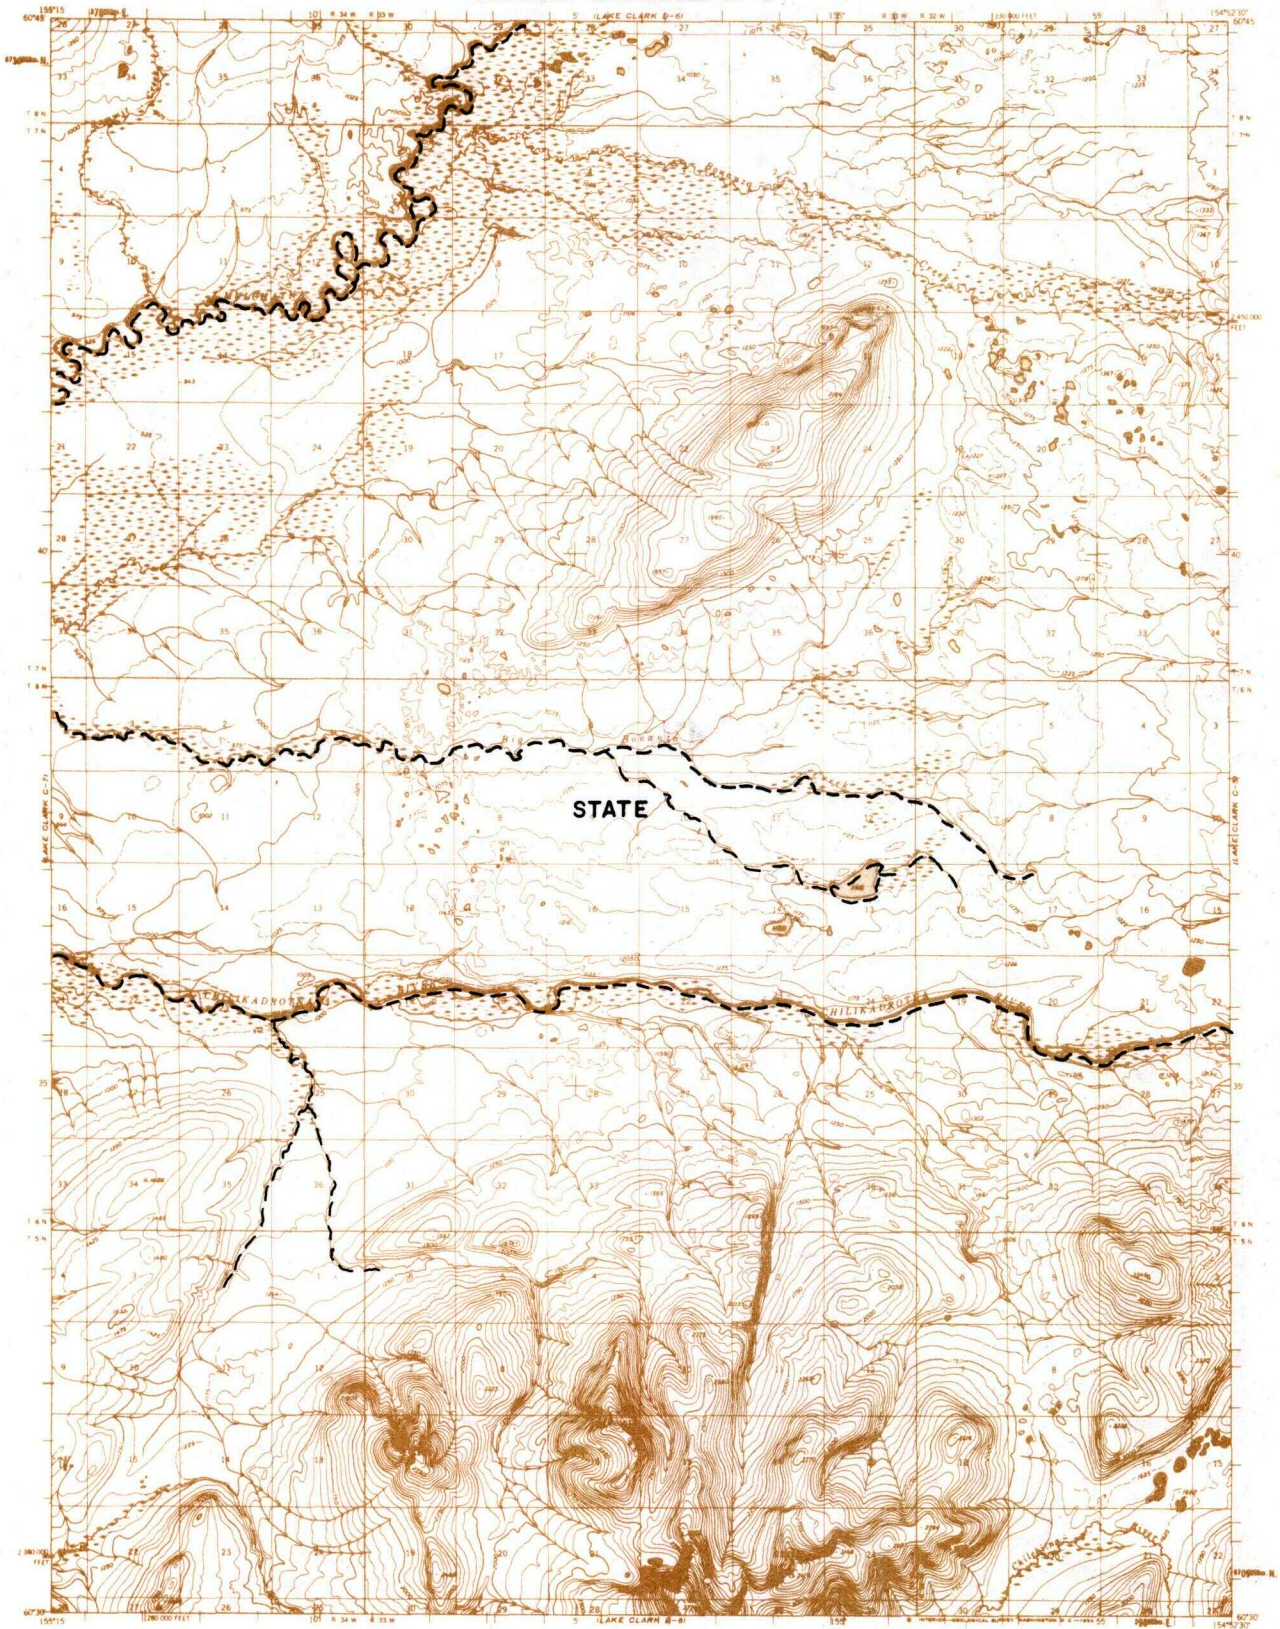

LAKE CLARK C-6

LEGEND

IC OR PAT. BDY.	FED. DETERMINED NAVIGABLE	NATIONAL CONSERVATION UNIT BDY.
WATER EXCLUSION BDY.	STATE DETERMINED NAVIGABLE	PENDING NATIVE ALLOTMENT
NS NATIVE SELECTION	STATE SELECTION	NATIVE & STATE SELECTION
STATE STATE OWNED	AIR STRIP EASMENT	CAMPSITE / PARKING EASEMENTS
PRIVATE LANDS	EXISTING TRAIL EASEMENT	ROAD EASEMENT
		PROPOSED TRAIL EASEMENT