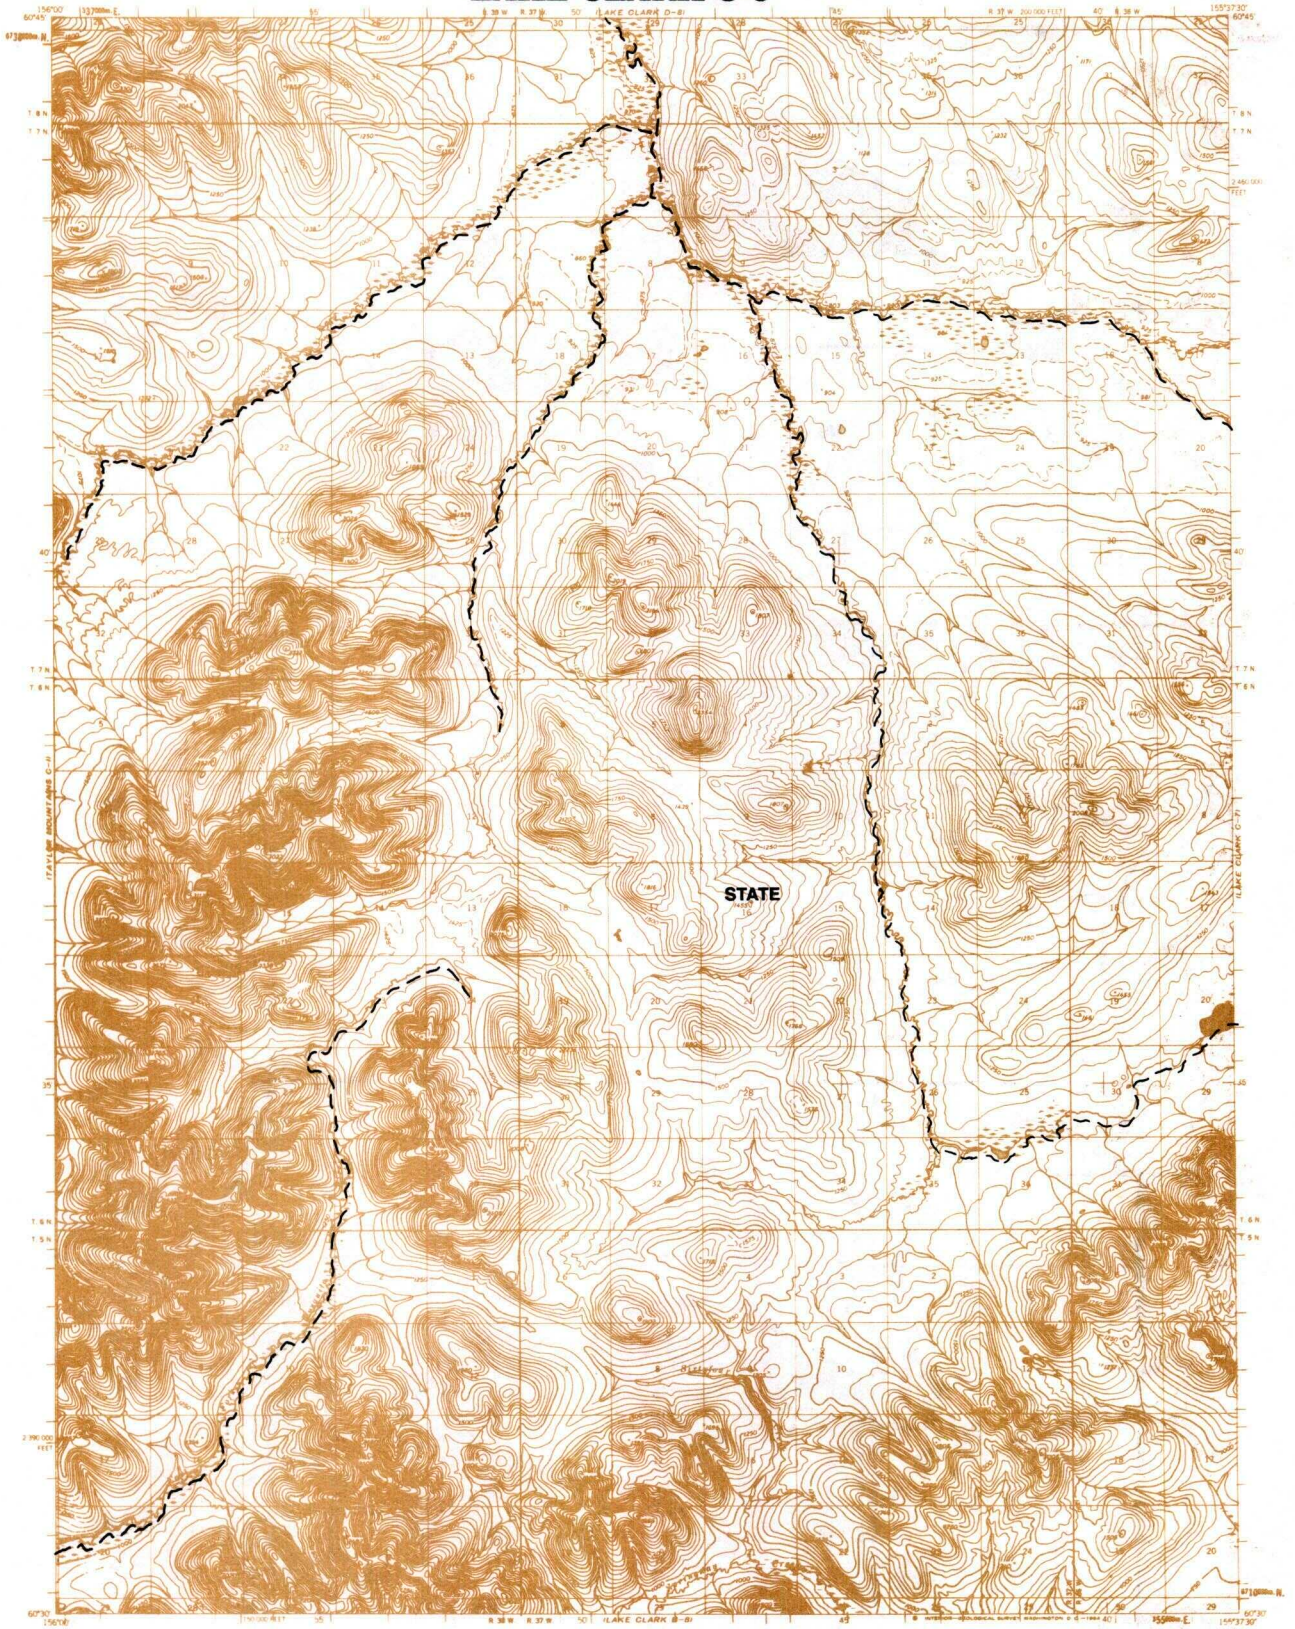

LAKE CLARK C-8

LEGEND

	IC OR PAT. BDY.		FED. DETERMINED NAVIGABLE		NATIONAL CONSERVATION UNIT BDY.
	WATER EXCLUSION BDY.		STATE DETERMINED NAVIGABLE		PENDING NATIVE ALLOTMENT
NS	NATIVE SELECTION		STATE SELECTION		NATIVE & STATE SELECTION
STATE	STATE OWNED		AIR STRIP EASEMENT		CAMPSITE / PARKING EASEMENTS
	PRIVATE LANDS		EXISTING TRAIL EASEMENT		ROAD EASEMENT
					PROPOSED TRAIL EASEMENT