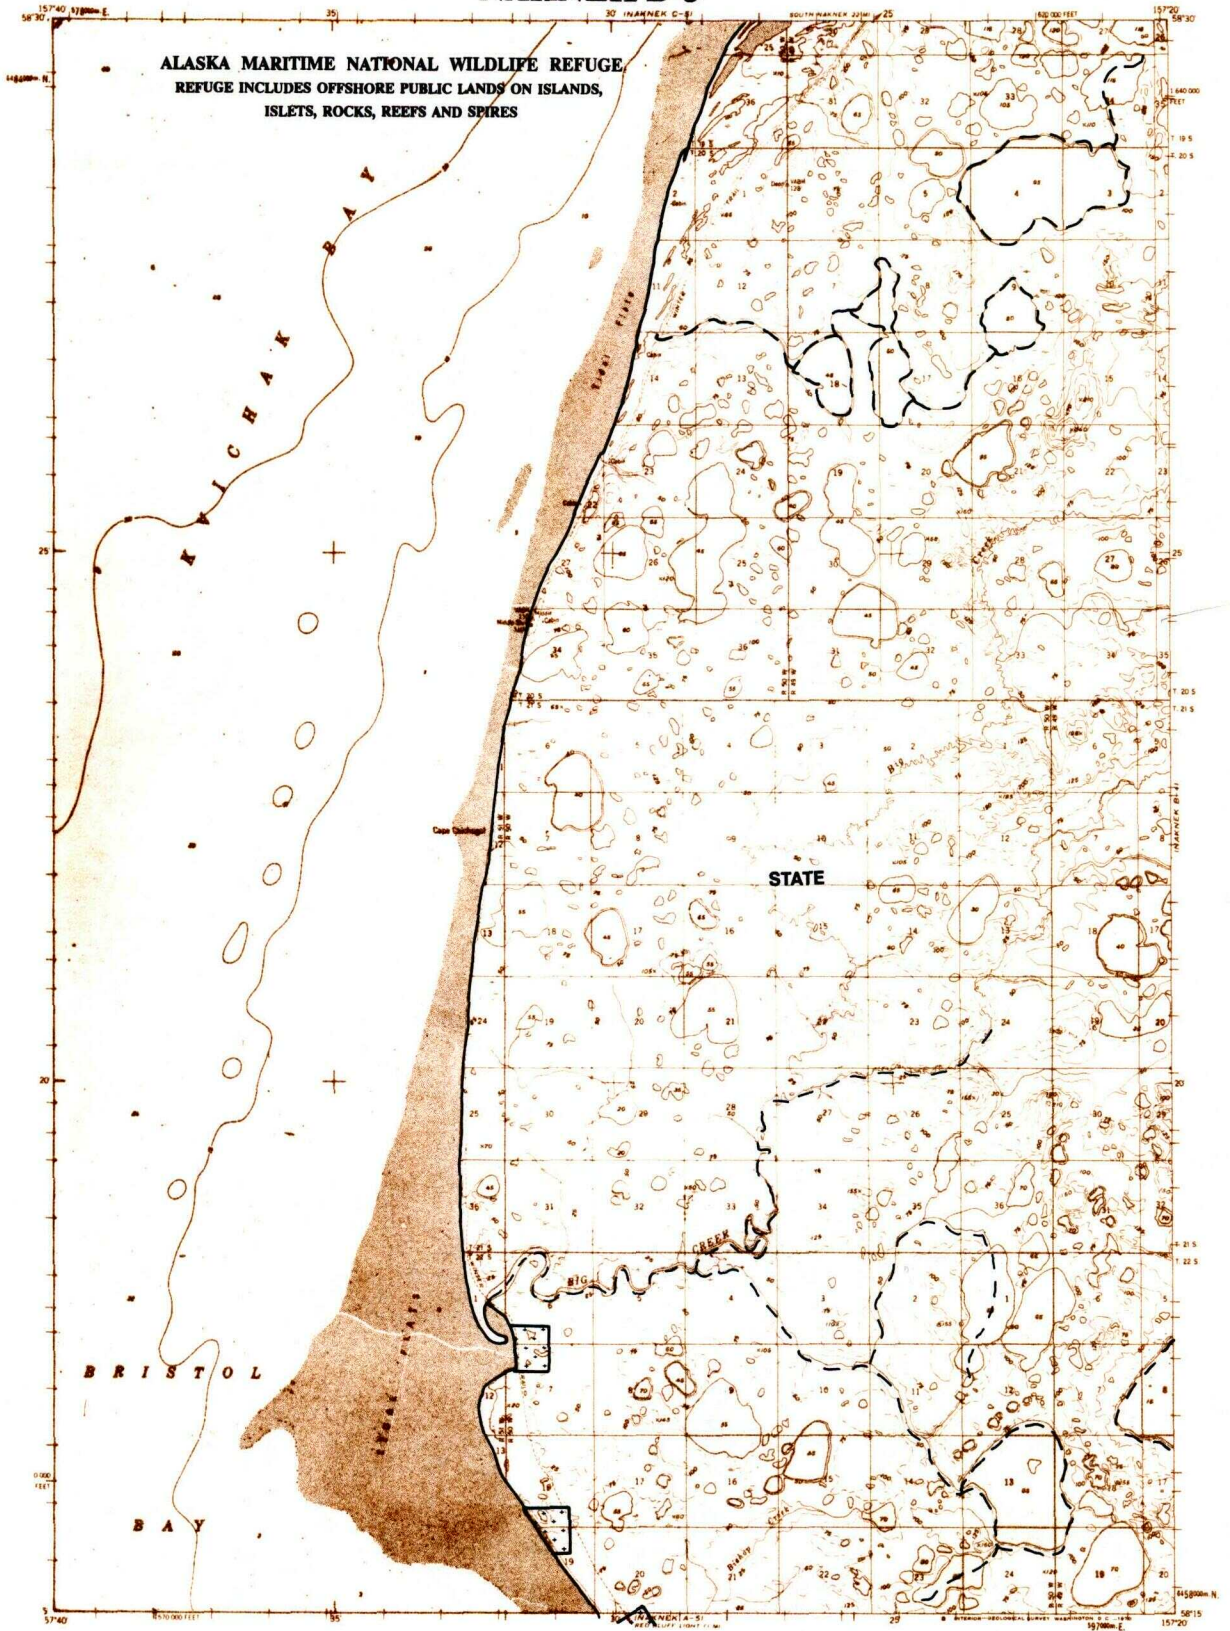

NAKNEK B-5

LEGEND

— IC OR PAT. BDY.	— N — FED. DETERMINED NAVIGABLE	● — NATIONAL CONSERVATION UNIT BDY.
— WATER EXCLUSION BDY.	- - - STATE DETERMINED NAVIGABLE	○ PENDING NATIVE ALLOTMENT
NS NATIVE SELECTION	SS STATE SELECTION	NS/SS NATIVE & STATE SELECTION
STATE STATE OWNED	⊕ AIR STRIP EASEMENT	△ CAMPSITE / PARKING EASEMENTS
++++ PRIVATE LANDS	●●● EXISTING TRAIL EASEMENT	—●●● ROAD EASEMENT
		●●● PROPOSED TRAIL EASEMENT