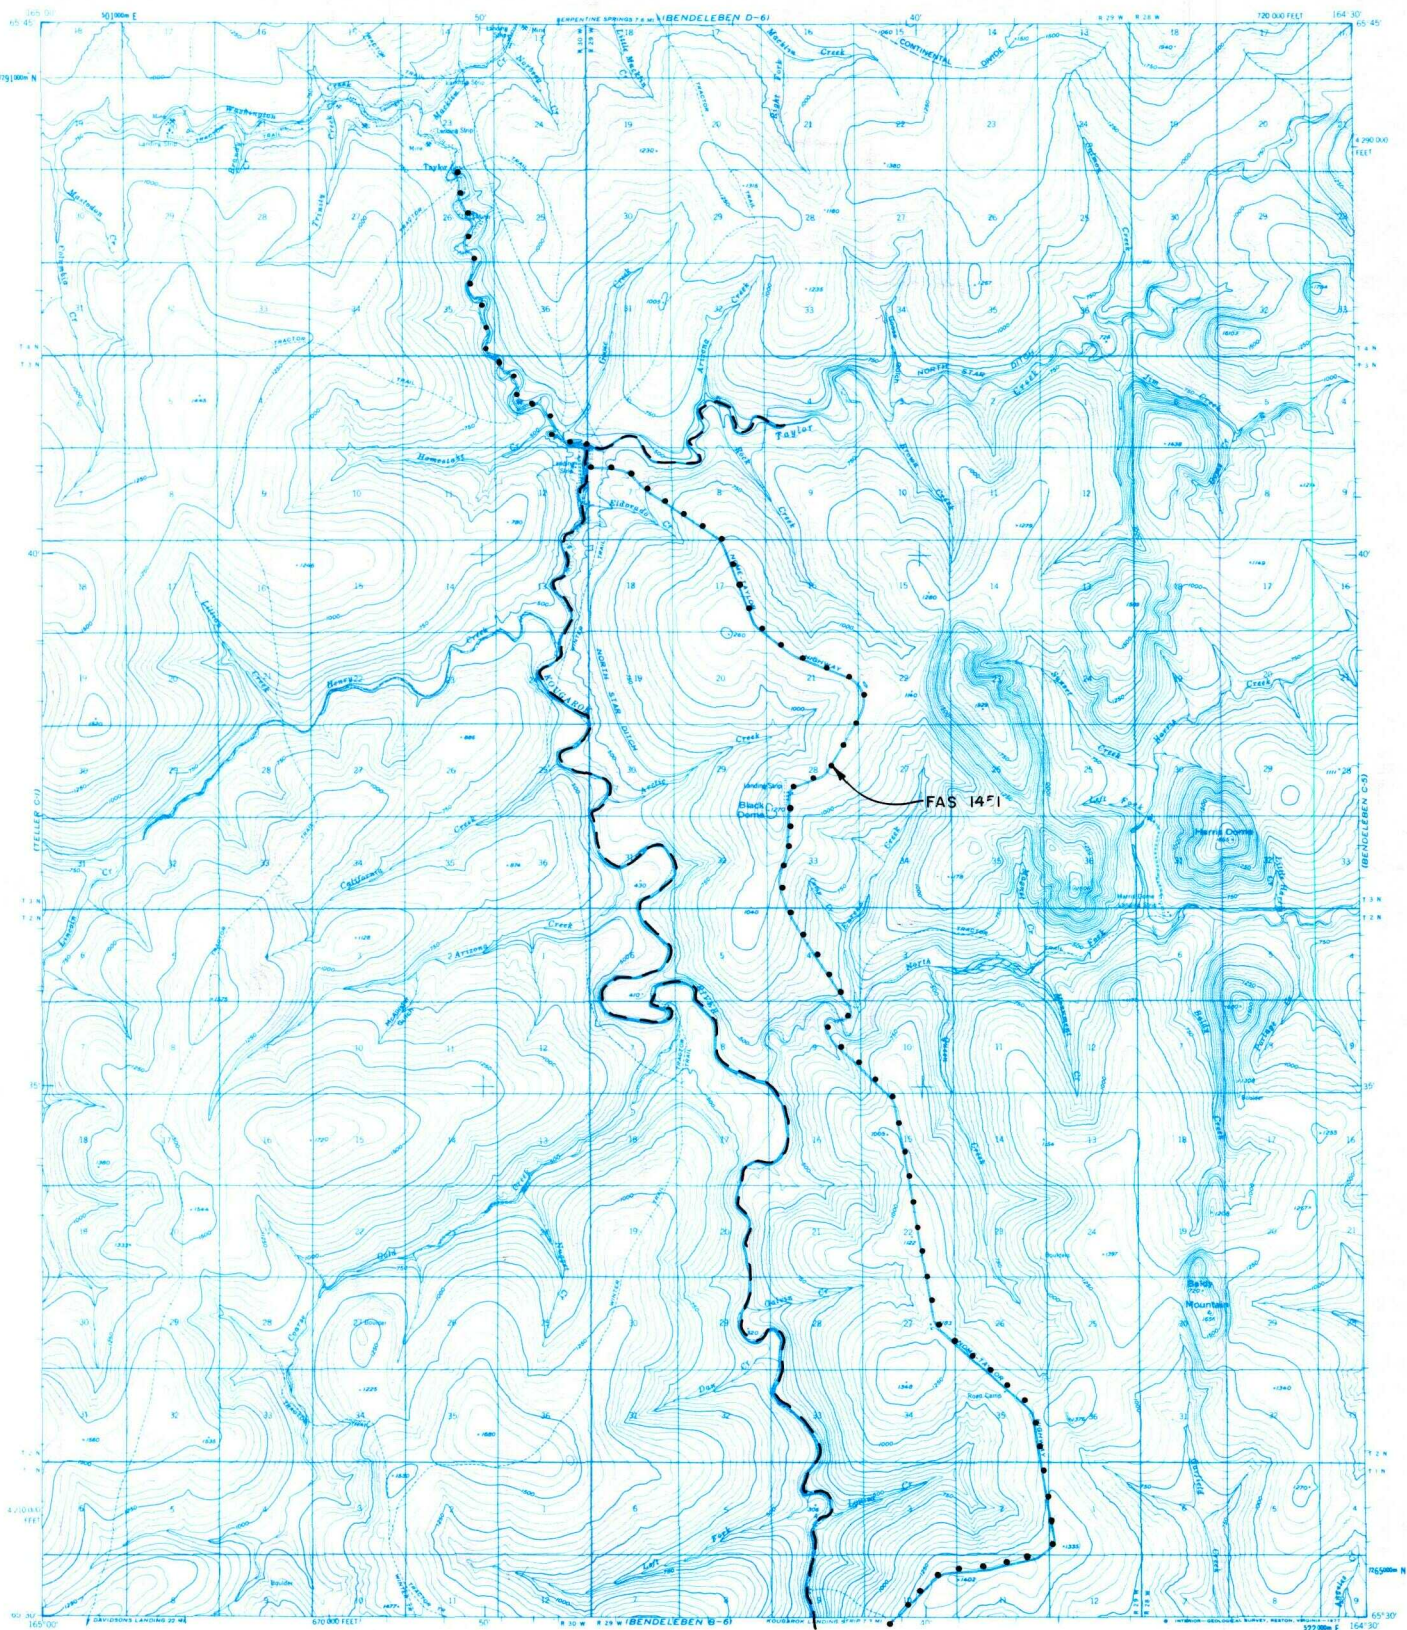

BENDELEBEN C-6

Scale in Miles
May 1989

RESERVED EASEMENTS

FAS 1451 Omnibus Road easement extending 50 feet on each side of the centerline of the Bunker Hill-Kougark Road from Bunker Hill northerly through the Kougark mining area to Taylor.