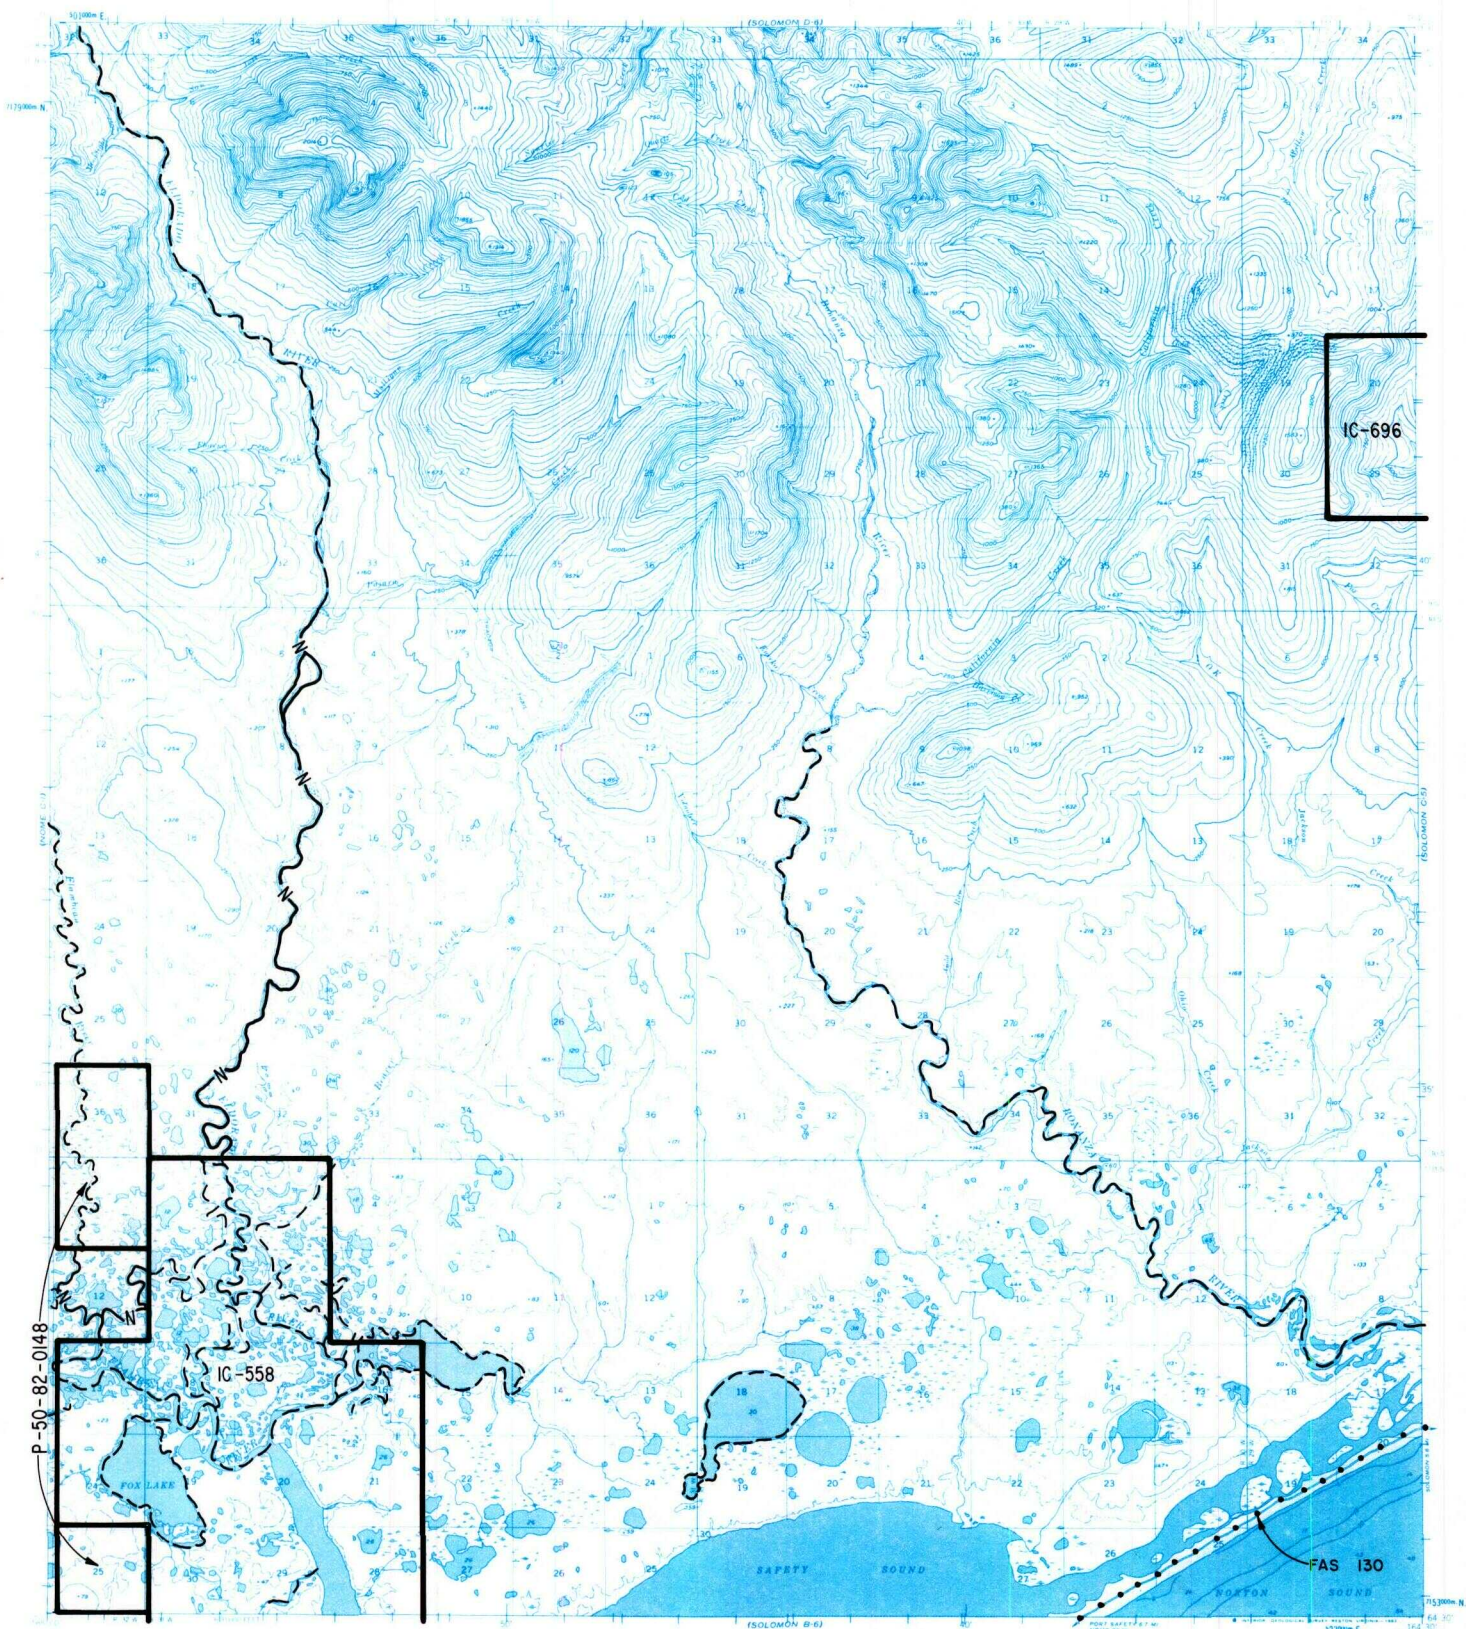

SOLOMON C-6

RESERVED EASEMENTS

FAS 130 Omnibus Road easement extending 100 feet on each side of the centerline of the Nome-Council Road from Nome FAA Airfield east through Nome and Solomon to FAS Route 1304 at Council.