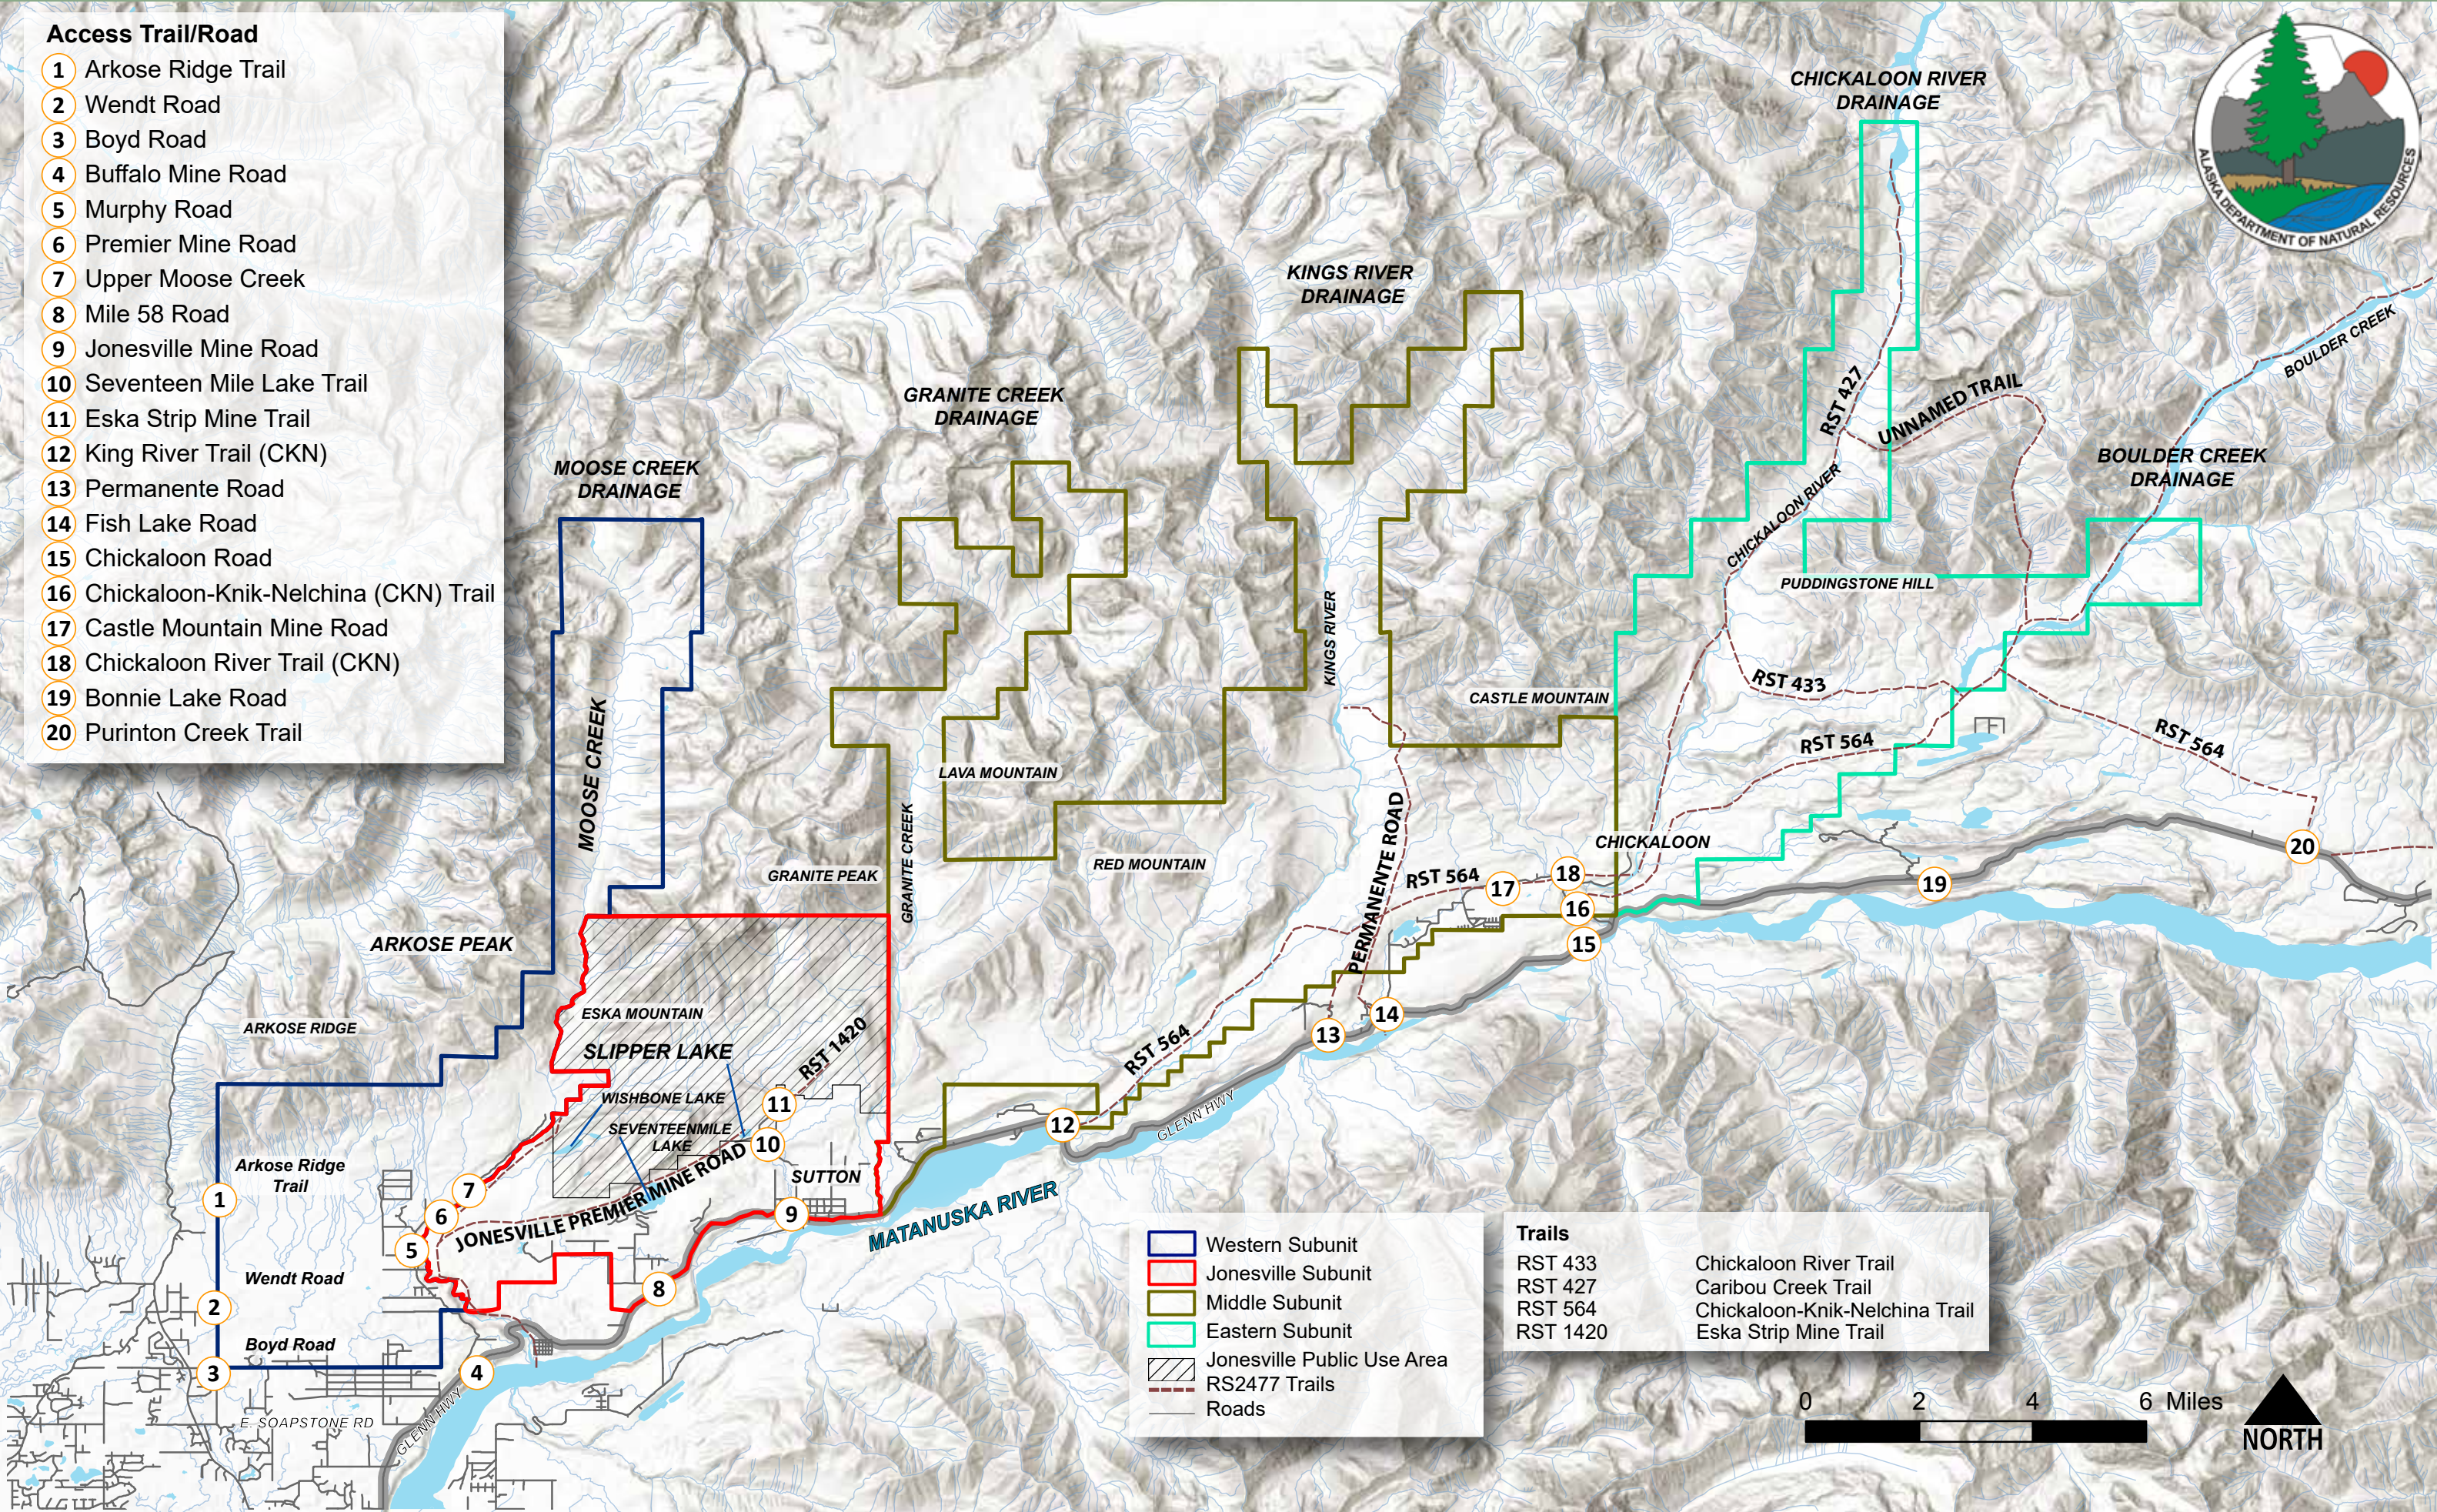

- Access Trail/Road**
- 1 Arkose Ridge Trail
 - 2 Wendt Road
 - 3 Boyd Road
 - 4 Buffalo Mine Road
 - 5 Murphy Road
 - 6 Premier Mine Road
 - 7 Upper Moose Creek
 - 8 Mile 58 Road
 - 9 Jonesville Mine Road
 - 10 Seventeen Mile Lake Trail
 - 11 Eska Strip Mine Trail
 - 12 King River Trail (CKN)
 - 13 Permanente Road
 - 14 Fish Lake Road
 - 15 Chickaloon Road
 - 16 Chickaloon-Knik-Nelchina (CKN) Trail
 - 17 Castle Mountain Mine Road
 - 18 Chickaloon River Trail (CKN)
 - 19 Bonnie Lake Road
 - 20 Purinton Creek Trail

	Western Subunit
	Jonesville Subunit
	Middle Subunit
	Eastern Subunit
	Jonesville Public Use Area
	RS2477 Trails
	Roads

Trails	
RST 433	Chickaloon River Trail
RST 427	Caribou Creek Trail
RST 564	Chickaloon-Knik-Nelchina Trail
RST 1420	Eska Strip Mine Trail