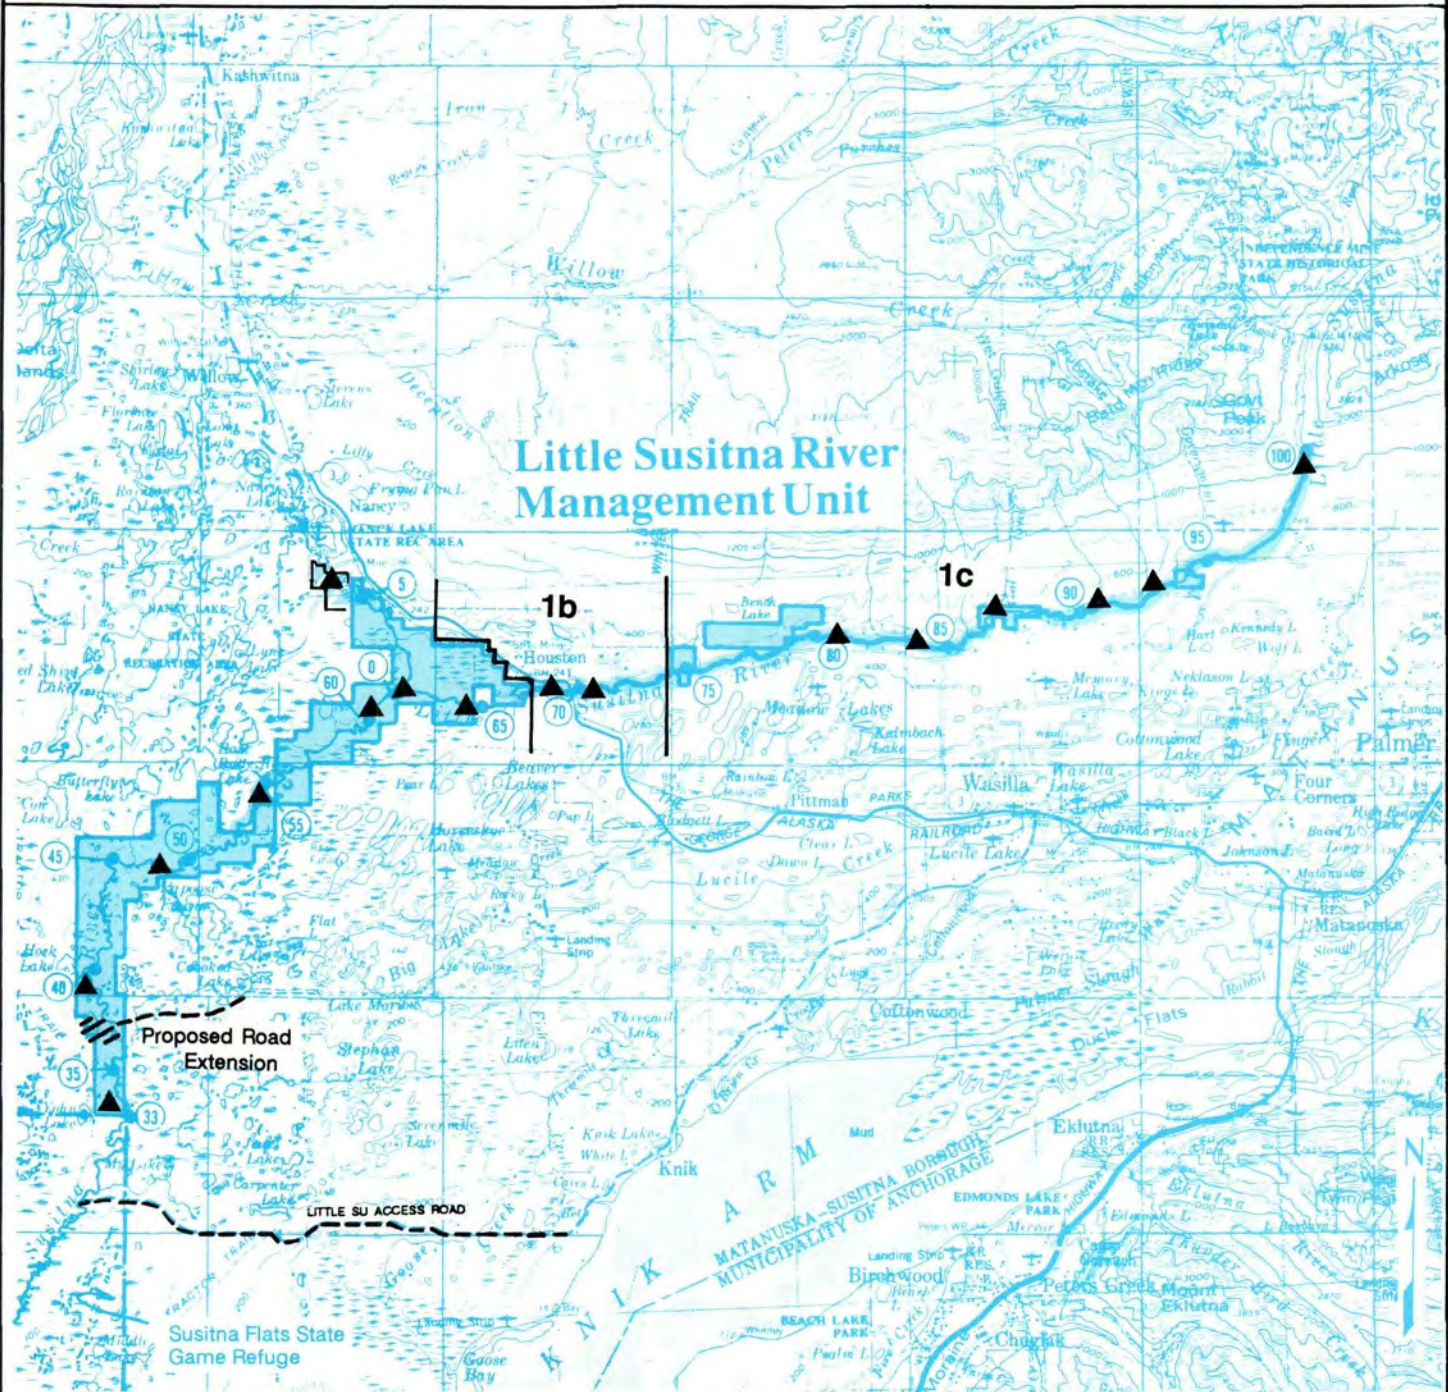

# SUSITNA BASIN RECREATION RIVERS MANAGEMENT PLAN

## LITTLE SUSITNA RIVER

 Management Unit

 Subunits

- 1a. Lower Little Susitna River
- 1b. Middle Little Susitna River
- 1c. Upper Little Susitna River

 River Miles

 Public Use Sites

 Proposed Addition to Management Unit

 Special Management Areas