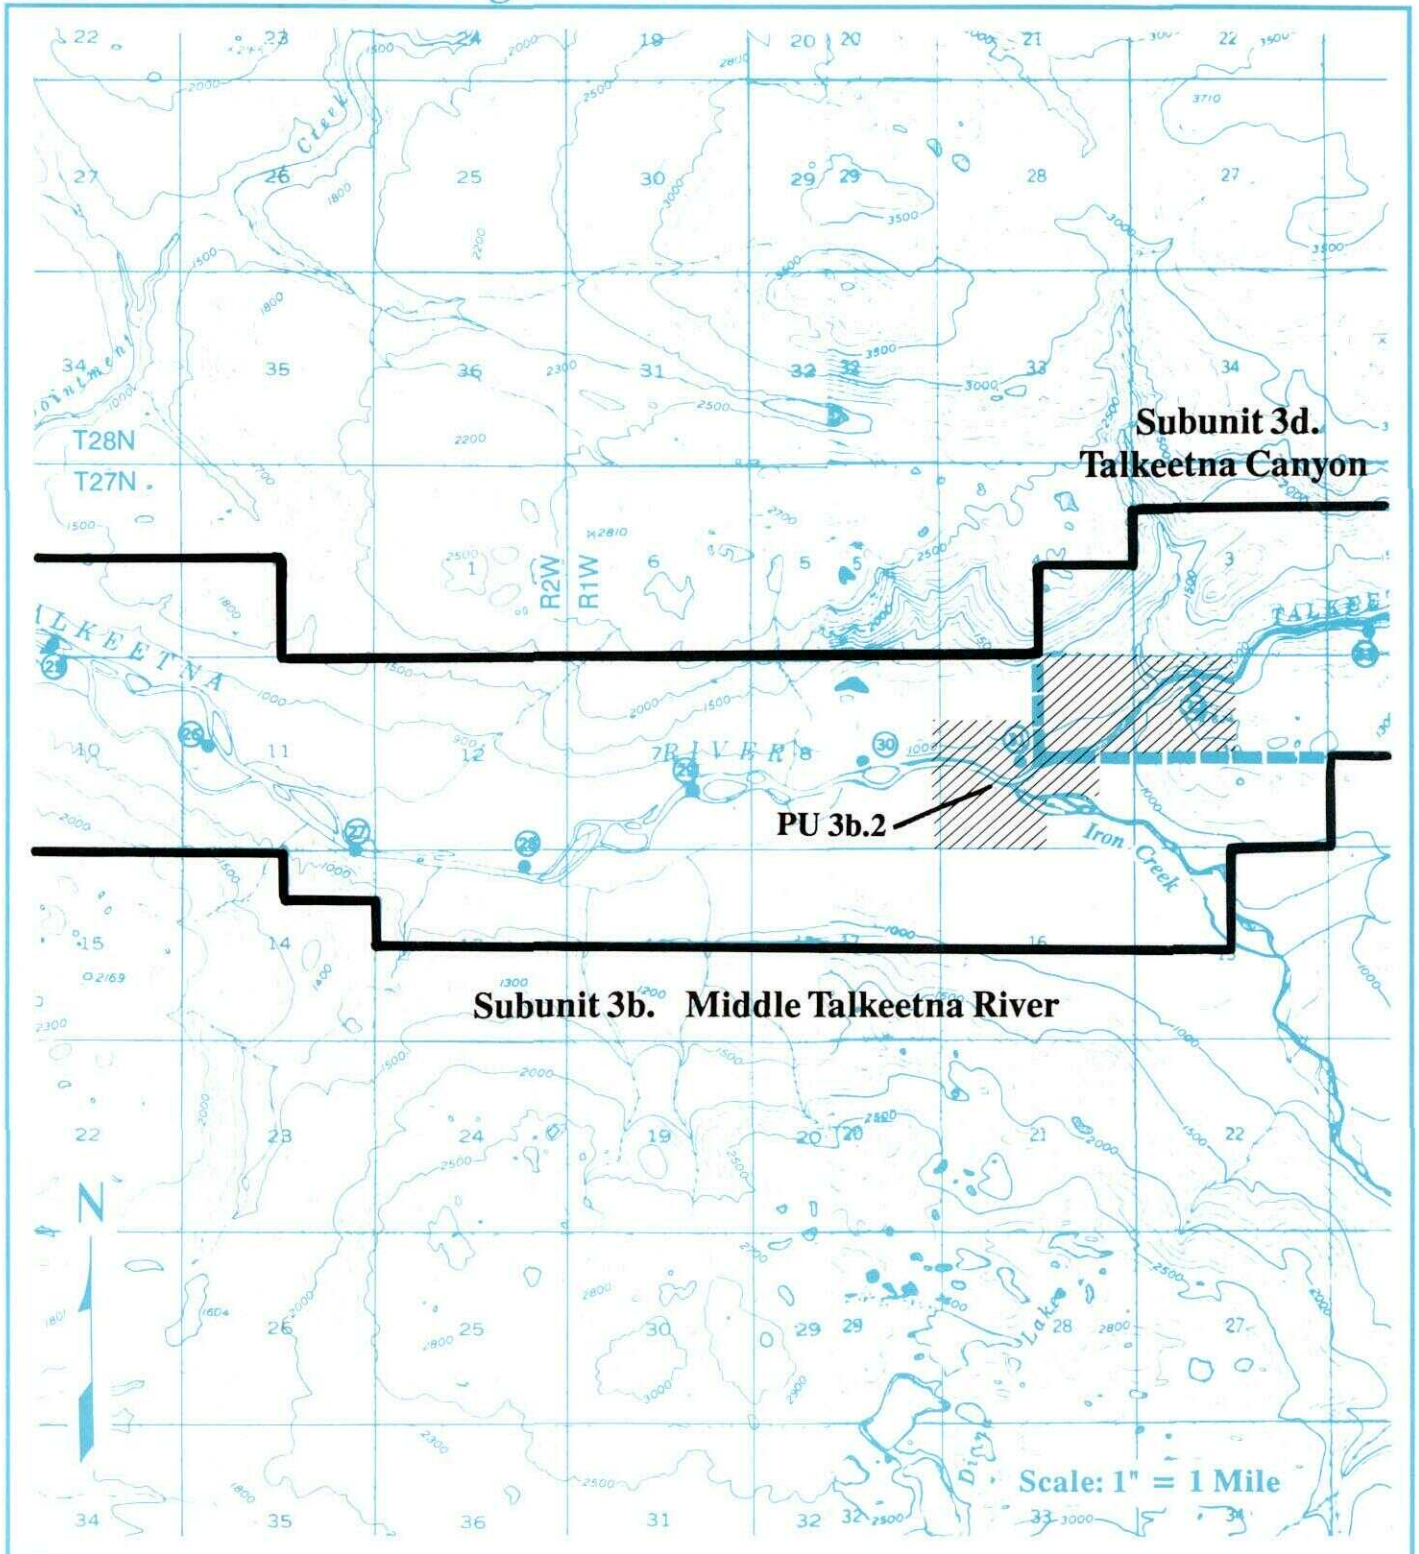

-  Management Unit Boundary
-  Subunit Boundary
-  River Mile
-  Private Land
-  State Land

 Public Use Sites

Talkeetna River Management Unit

Map 4: River Miles 25 - 33

- Management Unit Boundary
- ▬ Subunit Boundary
- ① River Mile
- ▨ Private Land
- ▣ State Land