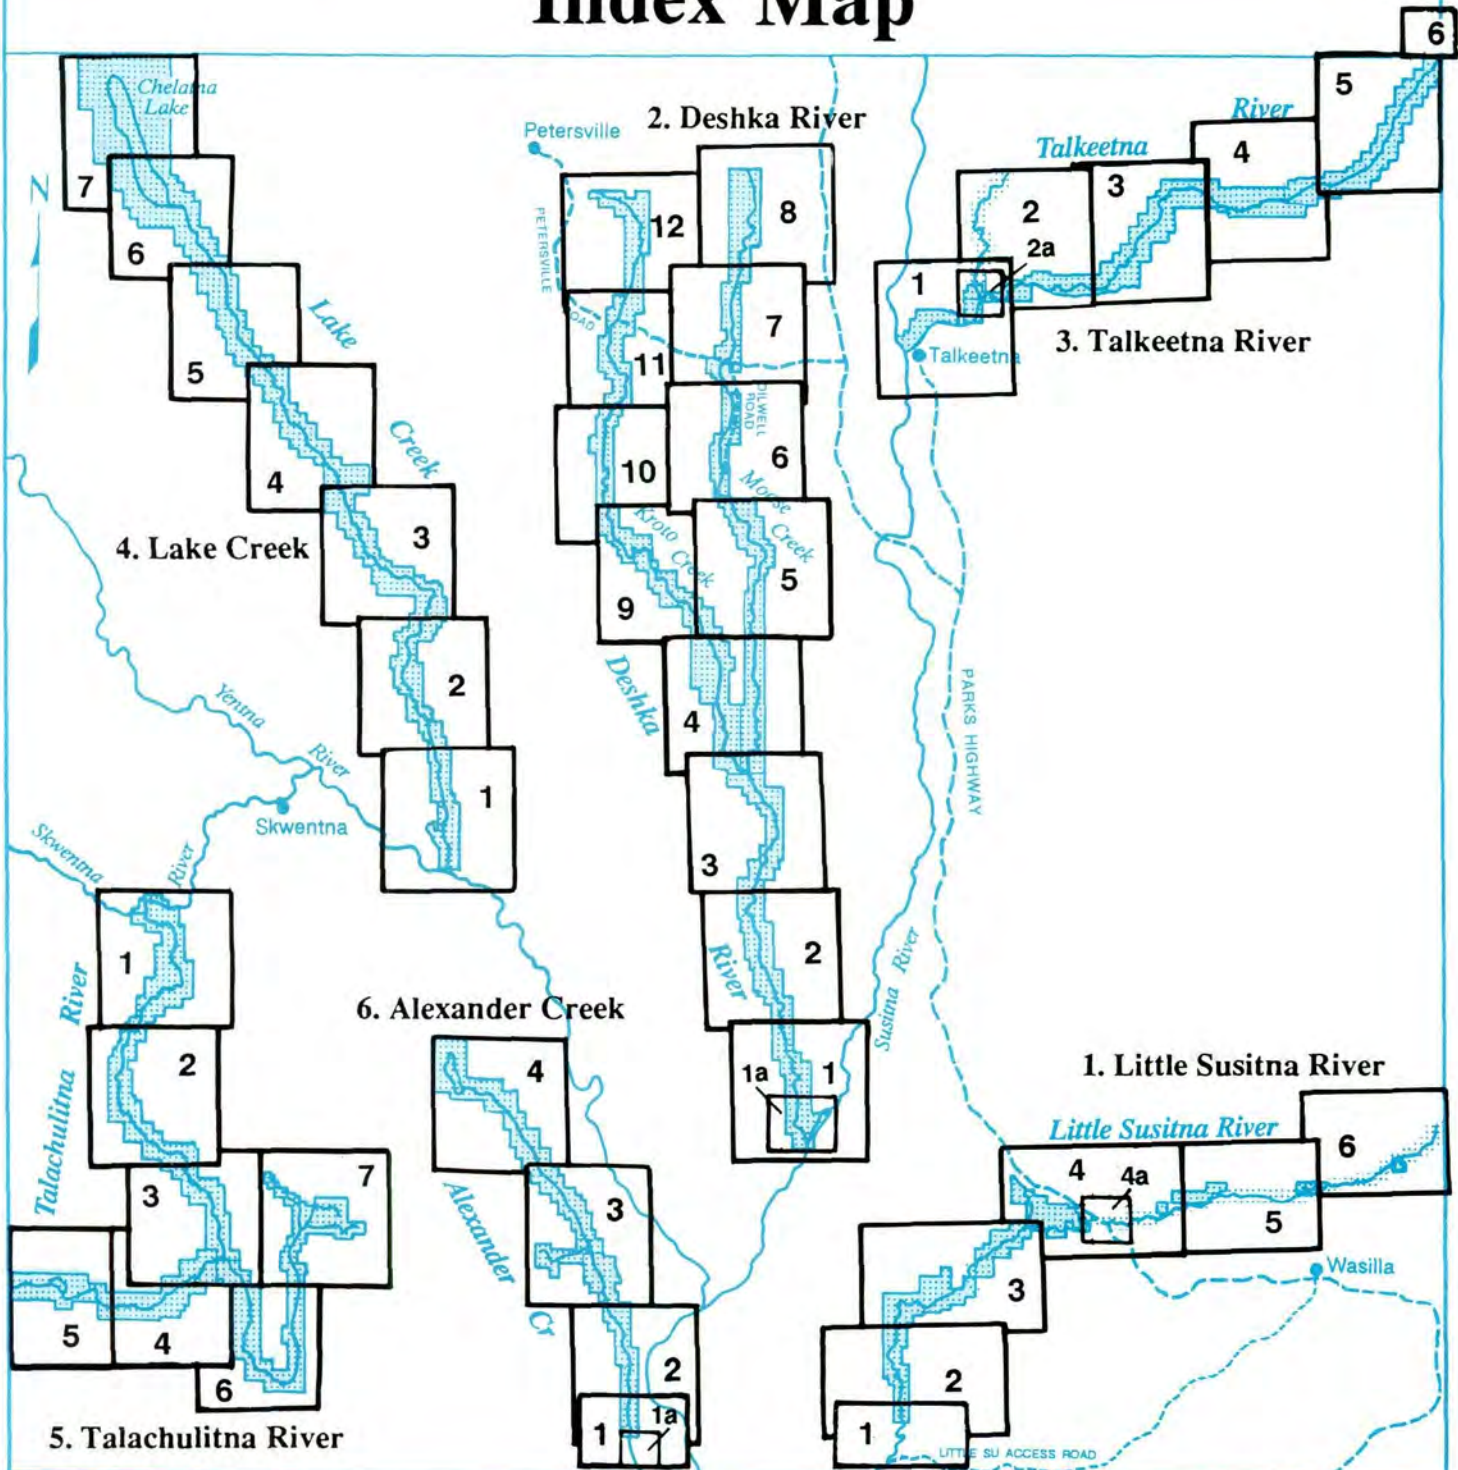

SUSITNA BASIN RECREATION RIVERS MANAGEMENT PLAN

Index Map

Management Units

Management Units	Following Page:
1. Little Susitna River	3-18
2. Deshka River (Kroto Creek / Moose Creek)	3-38
3. Talkeetna River	3-48
4. Lake Creek	3-64
5. Talachulitna River	3-78
6. Alexander Creek	3-90