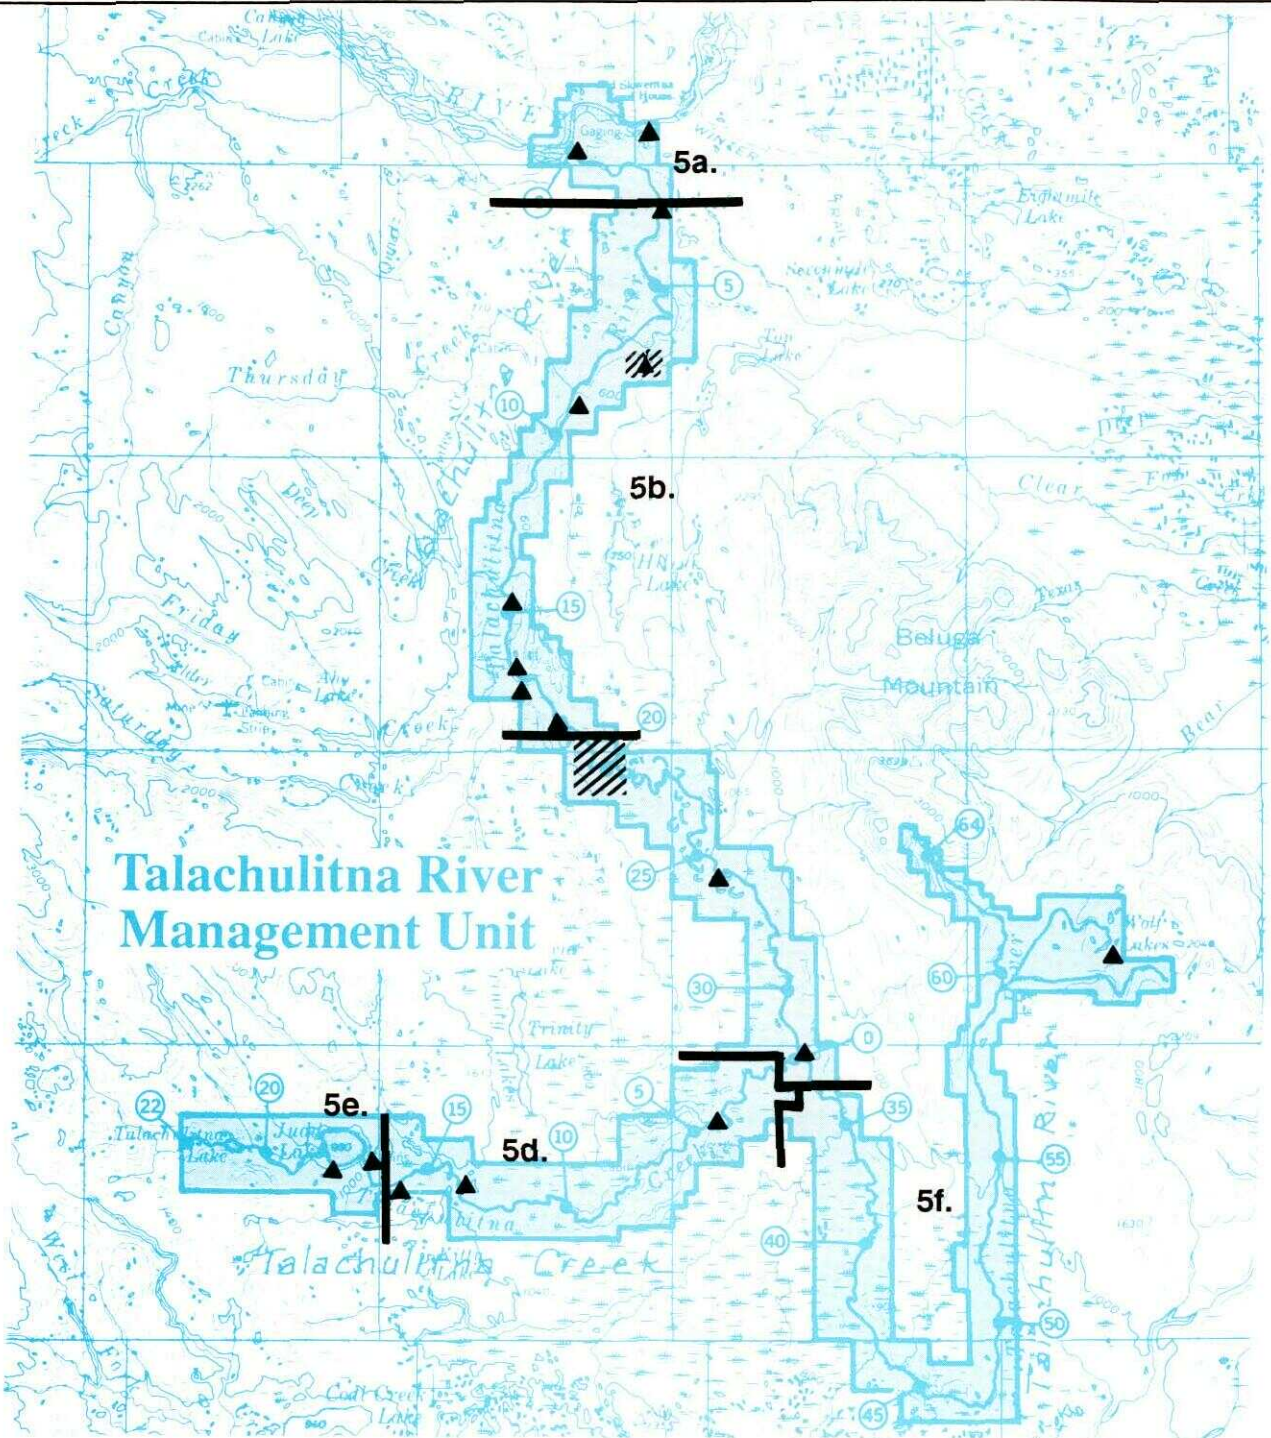

# SUSITNA BASIN RECREATION RIVERS MANAGEMENT PLAN

## TALACHULITNA RIVER

**Management Unit**

**Special Management Areas**

**Public Use Sites**

**River Miles**

**Subunits**

- 5a. Mouth Of Talachulitna River
- 5b. Talachulitna River Canyon
- 5c. Middle Talachulitna River
- 5d. Talachulitna Creek
- 5e. Judd Lake
- 5f. Upper Talachulitna River