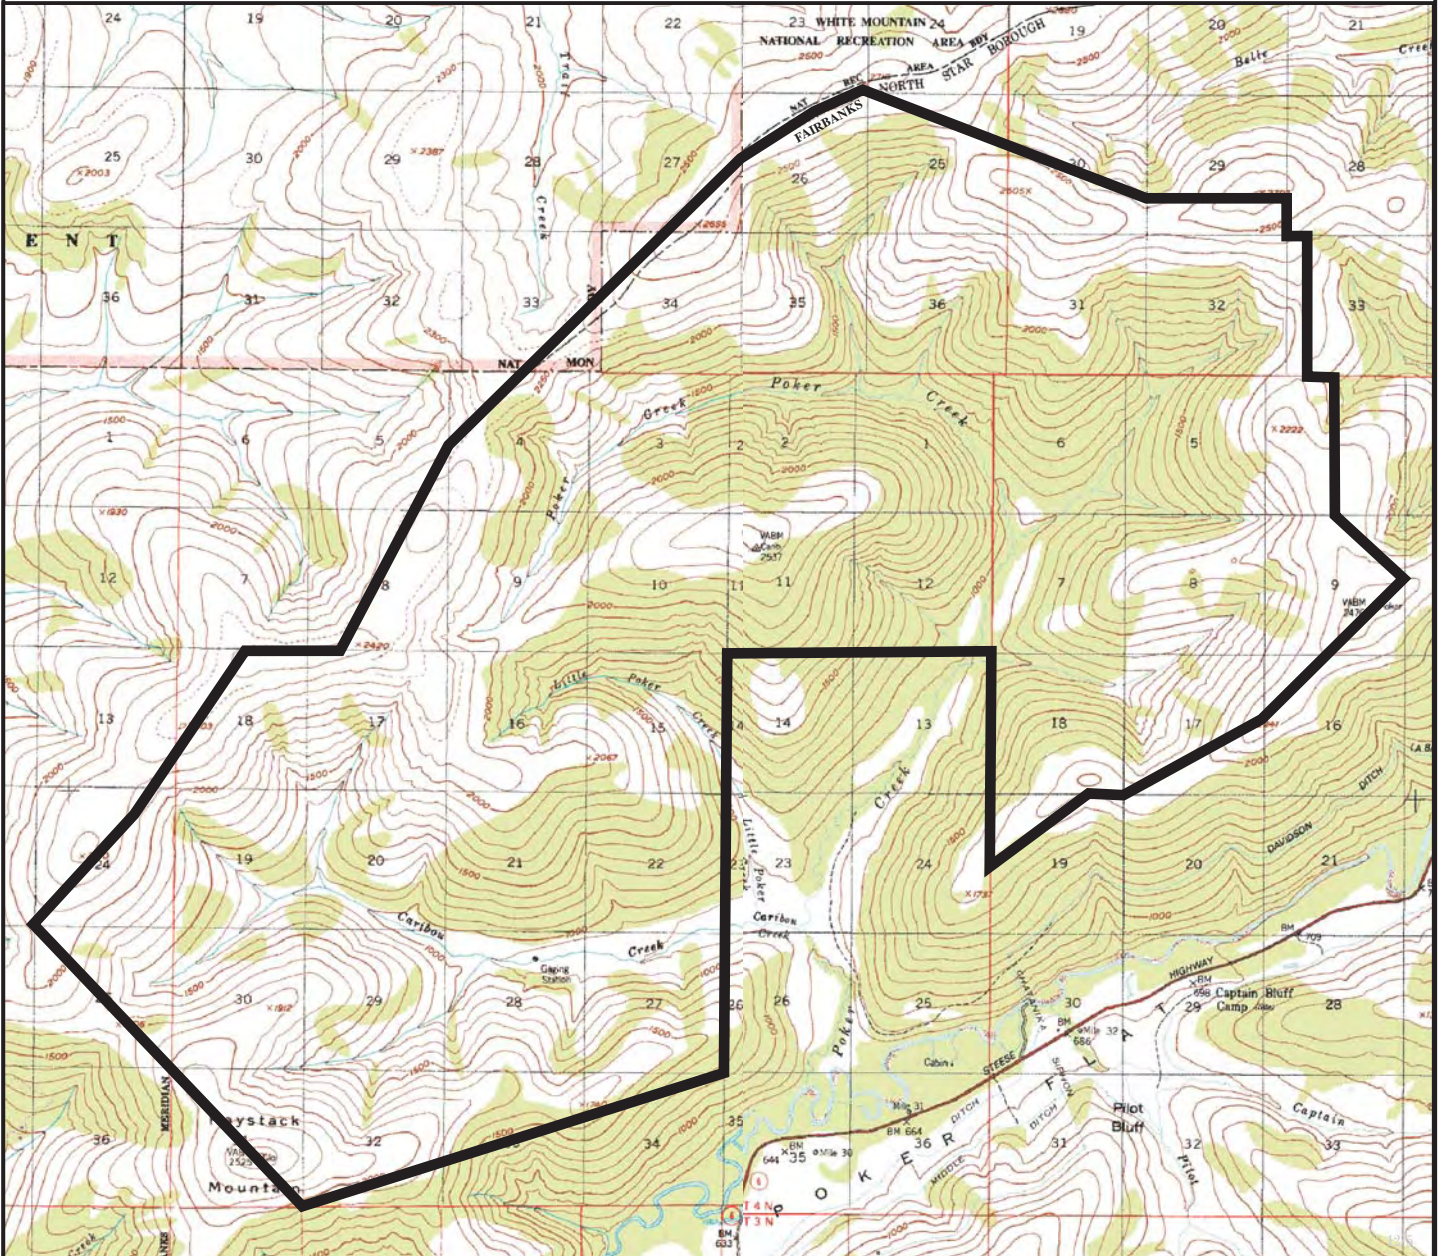

Caribou-Poker Creeks Watershed

Prepared by: DNR
Source USGS Livengood A1, A-2
Date: 12/2004

one mile

Meridian Township Range
F 04N 1E-2E