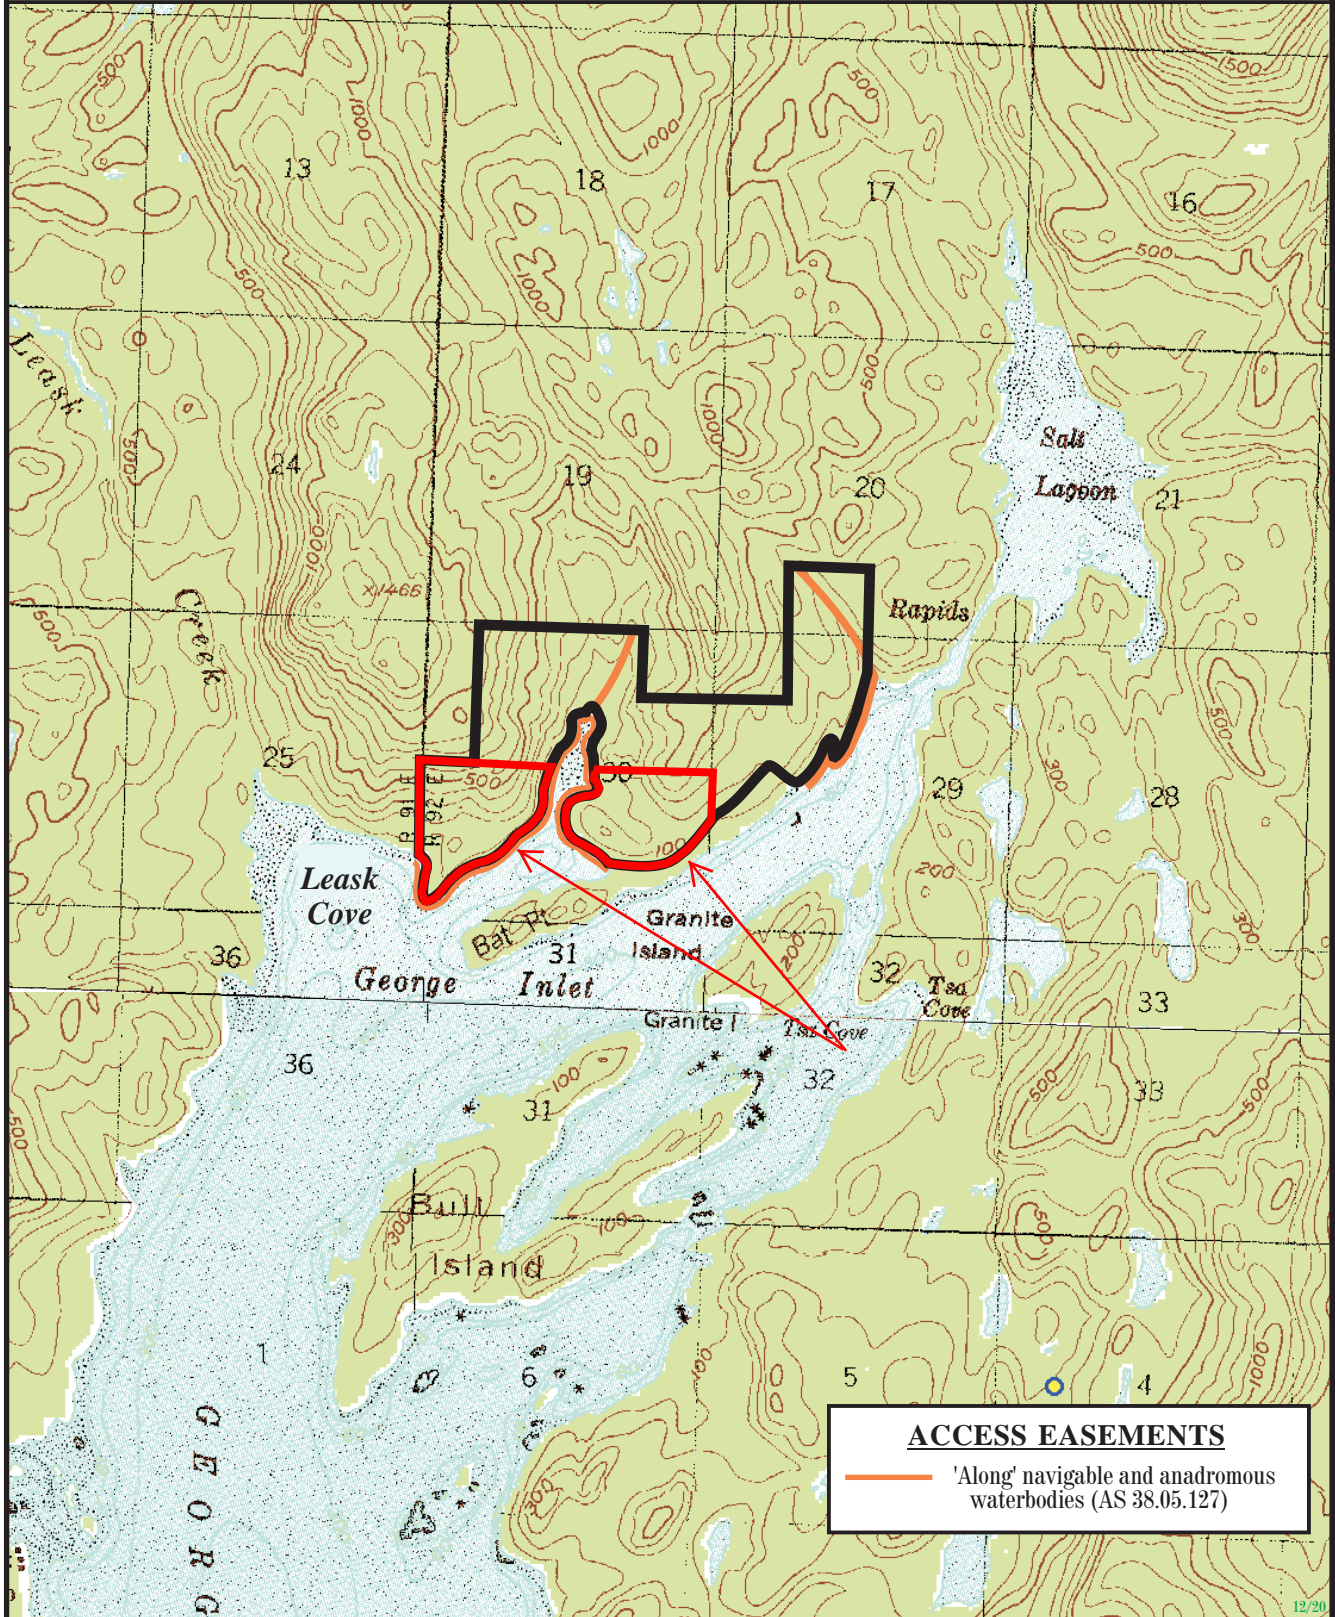

Leask Cove

CS.LE.1001

Prepared by: rhc
Source USGS, Ketchikan C-5
Date: 12/2004

Meridian Township Range
CRM 73S 92E