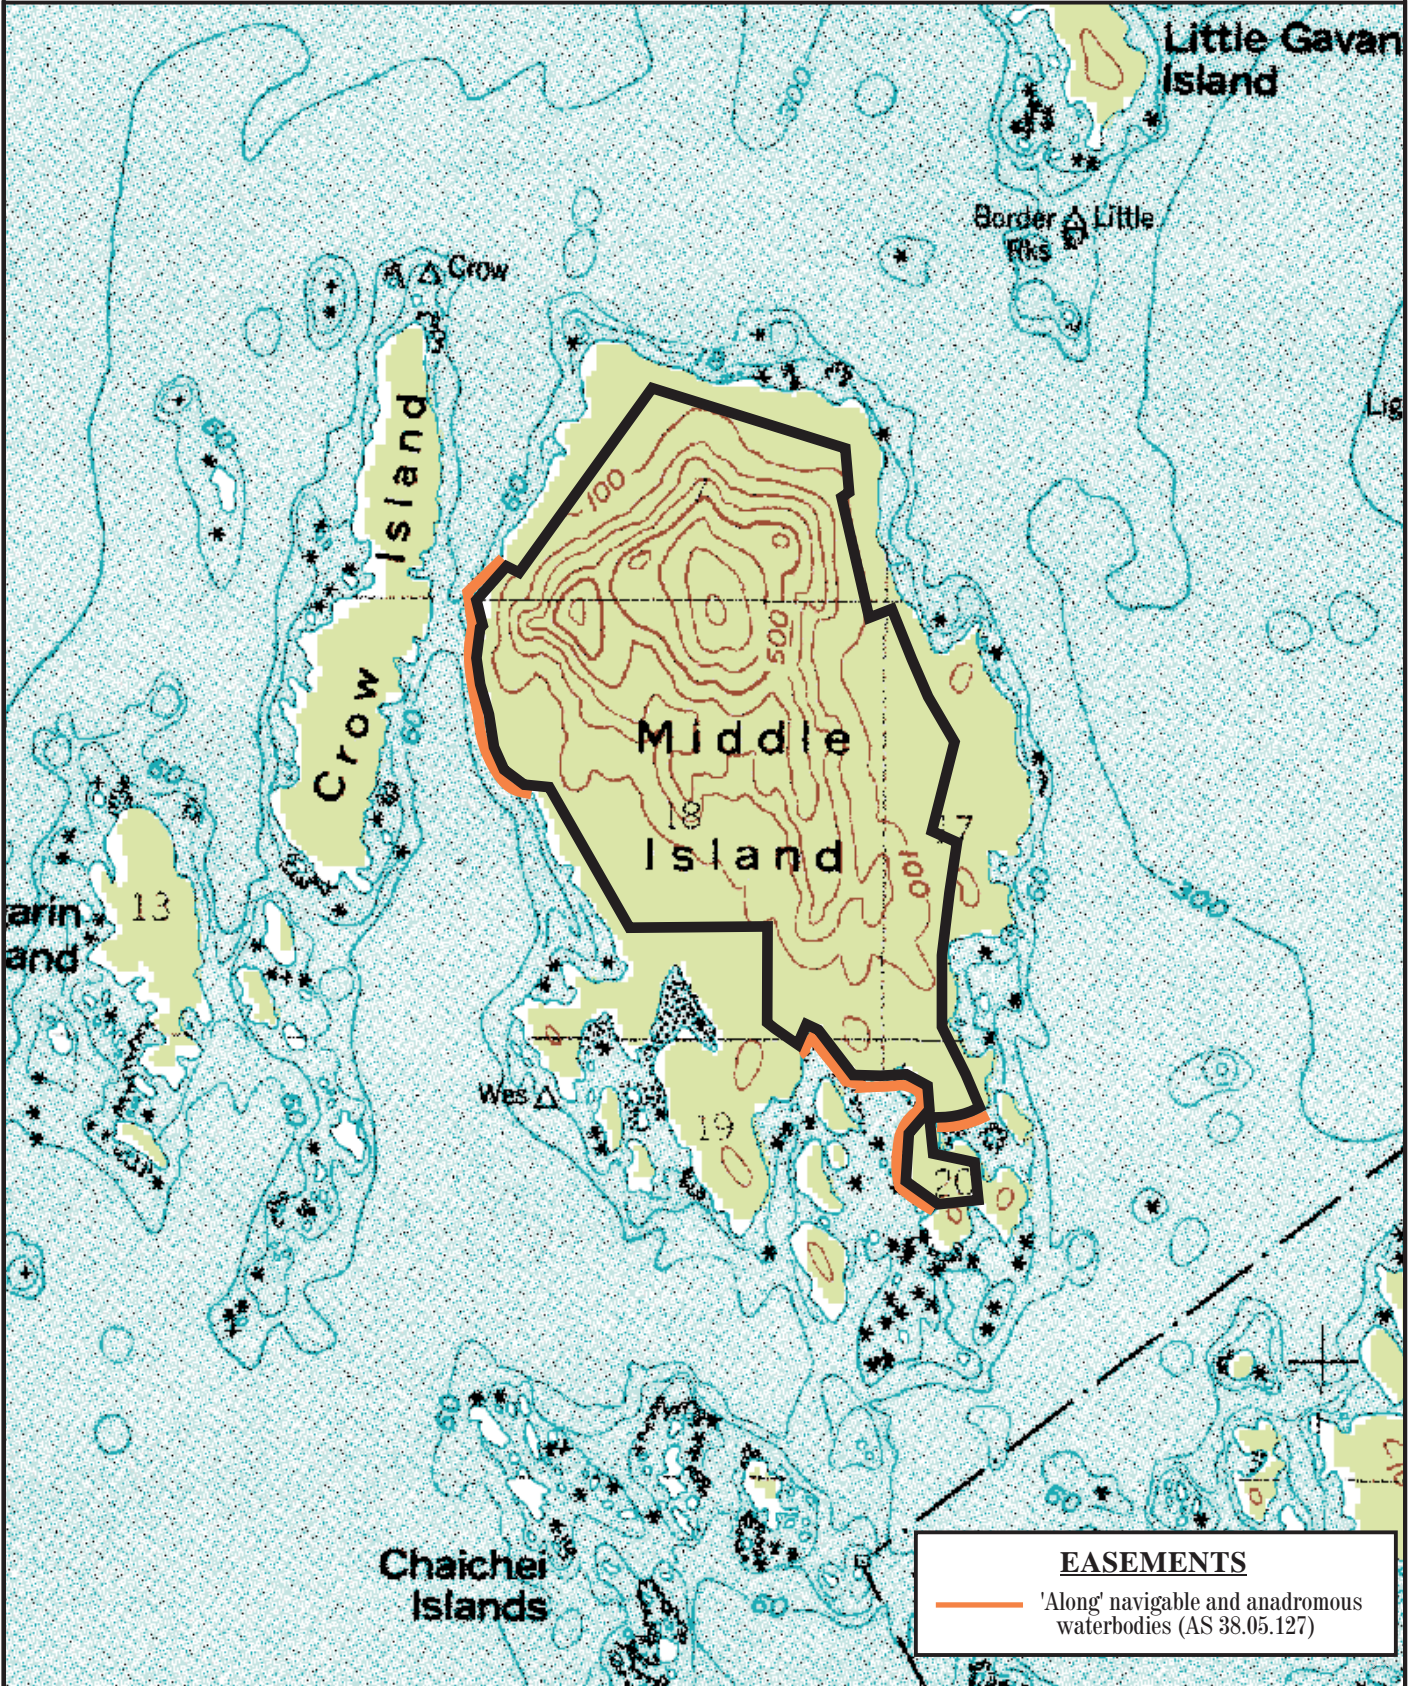

Middle Island

ST.1001

Prepared by: DNR
Source USGS Sitka A-5
Date: 12/2004

— one mile —

Meridian	Township	Range
CRM	55S	62-63E