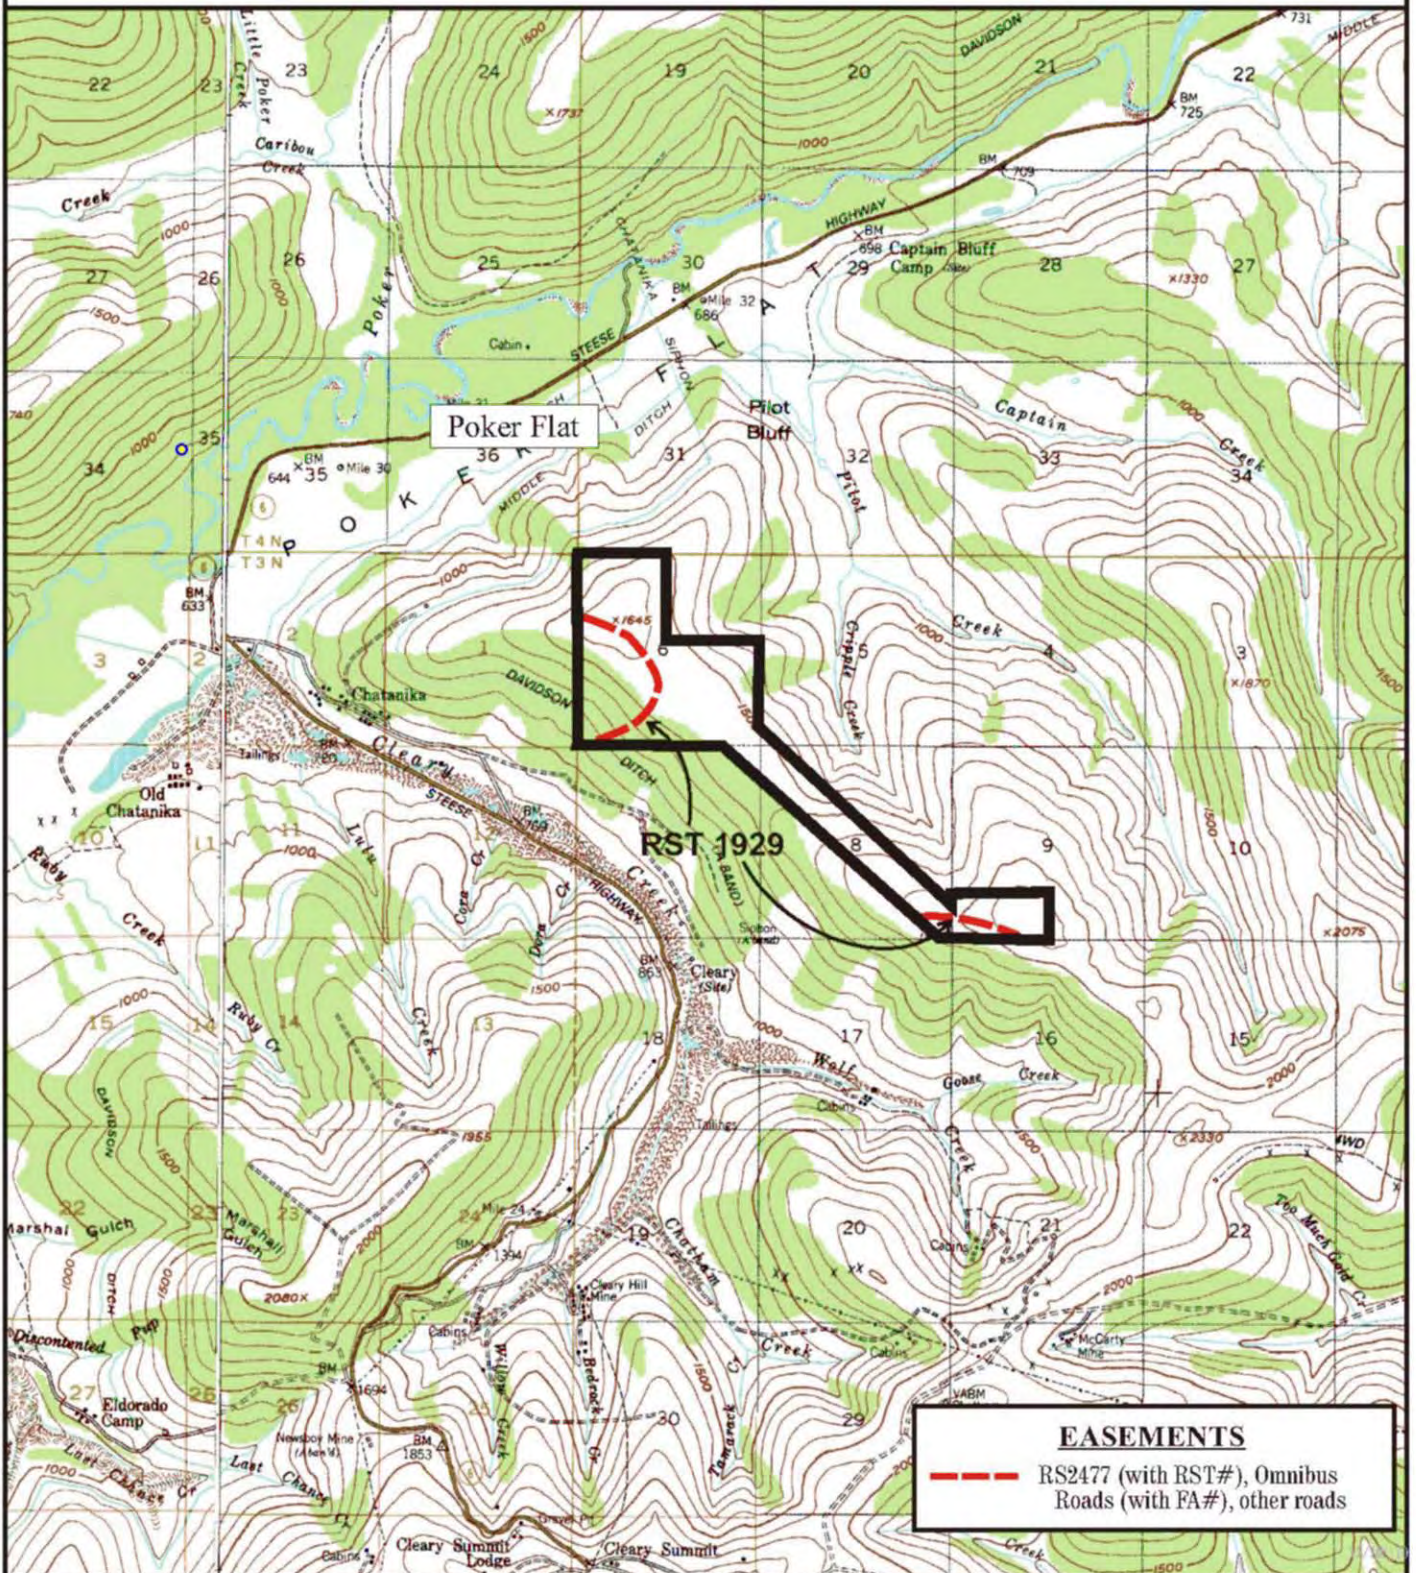

# Poker Flat Lease

MA.PF.1001

Prepared by: DNR  
Source USGS, Livengood A-1  
Date: 12/2004

— one mile —

Meridian  
FM

Township  
3N

Range  
2E