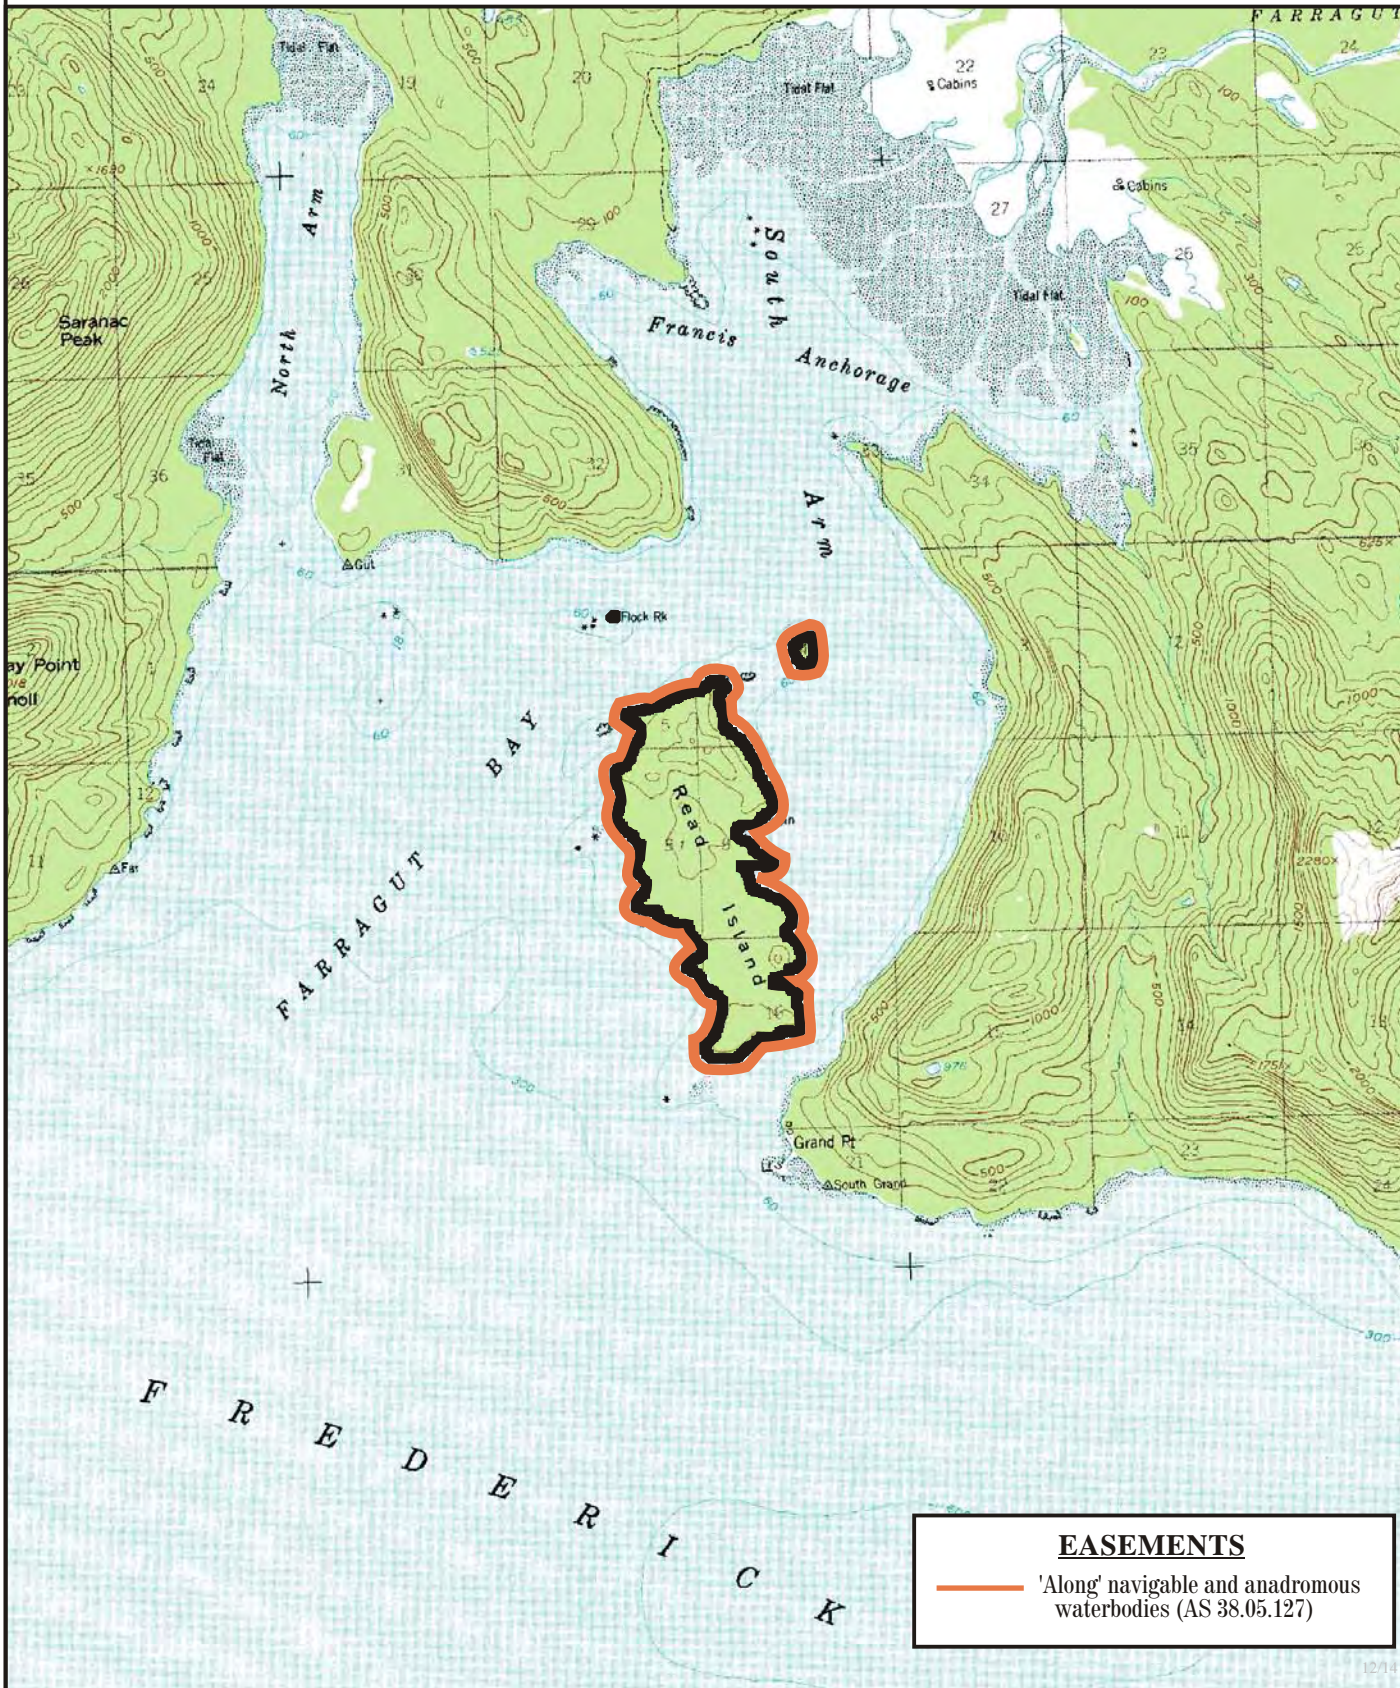

Read Island

SD.1001

Prepared by: DNR
Source USGS Sumdum A-4
Date: 12/2004

Meridian	Township	Range
CRM	55S	77E