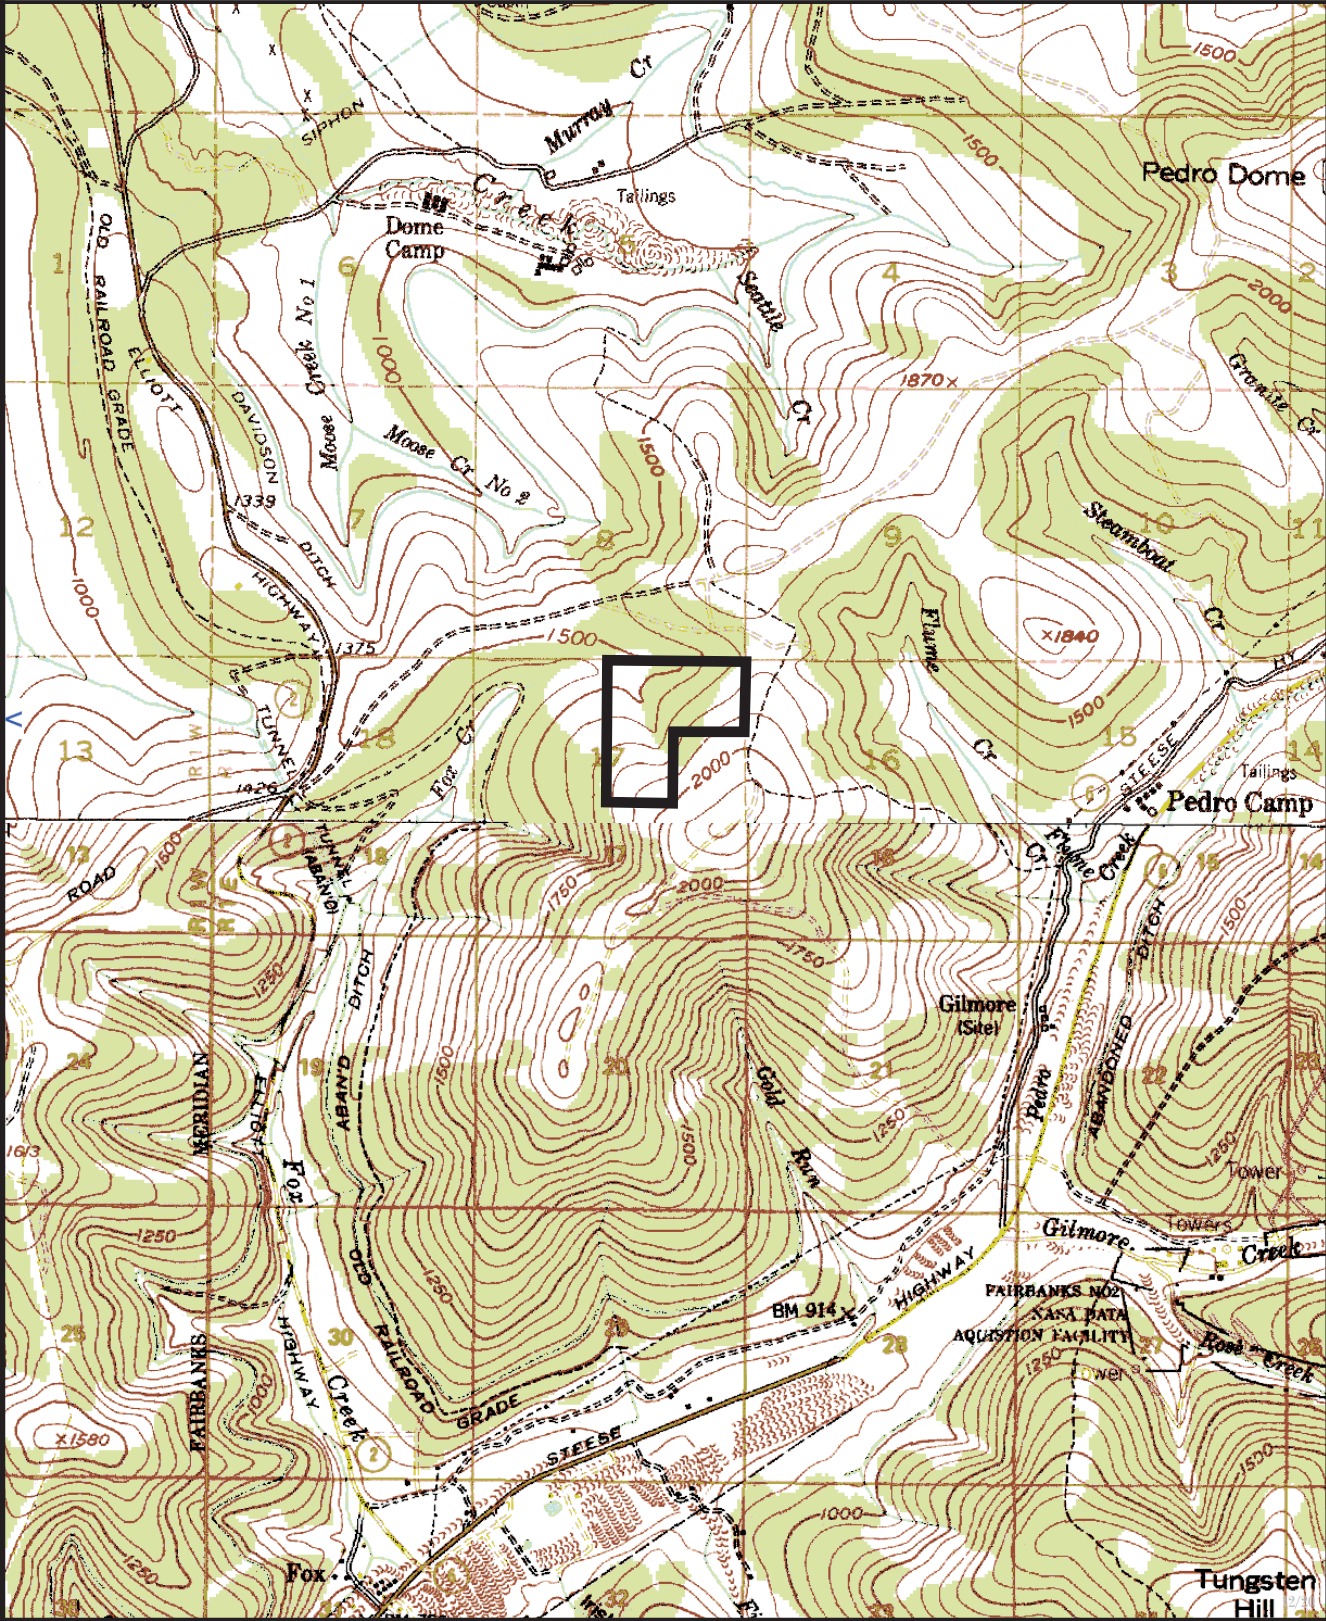

# Silver Fox Mine

MA.SF.1001

Prepared by: DNR/rhc  
Source USGS, Livengood A-2  
Date: 12/2004

Meridian FM  
Township 2N  
Range R1E