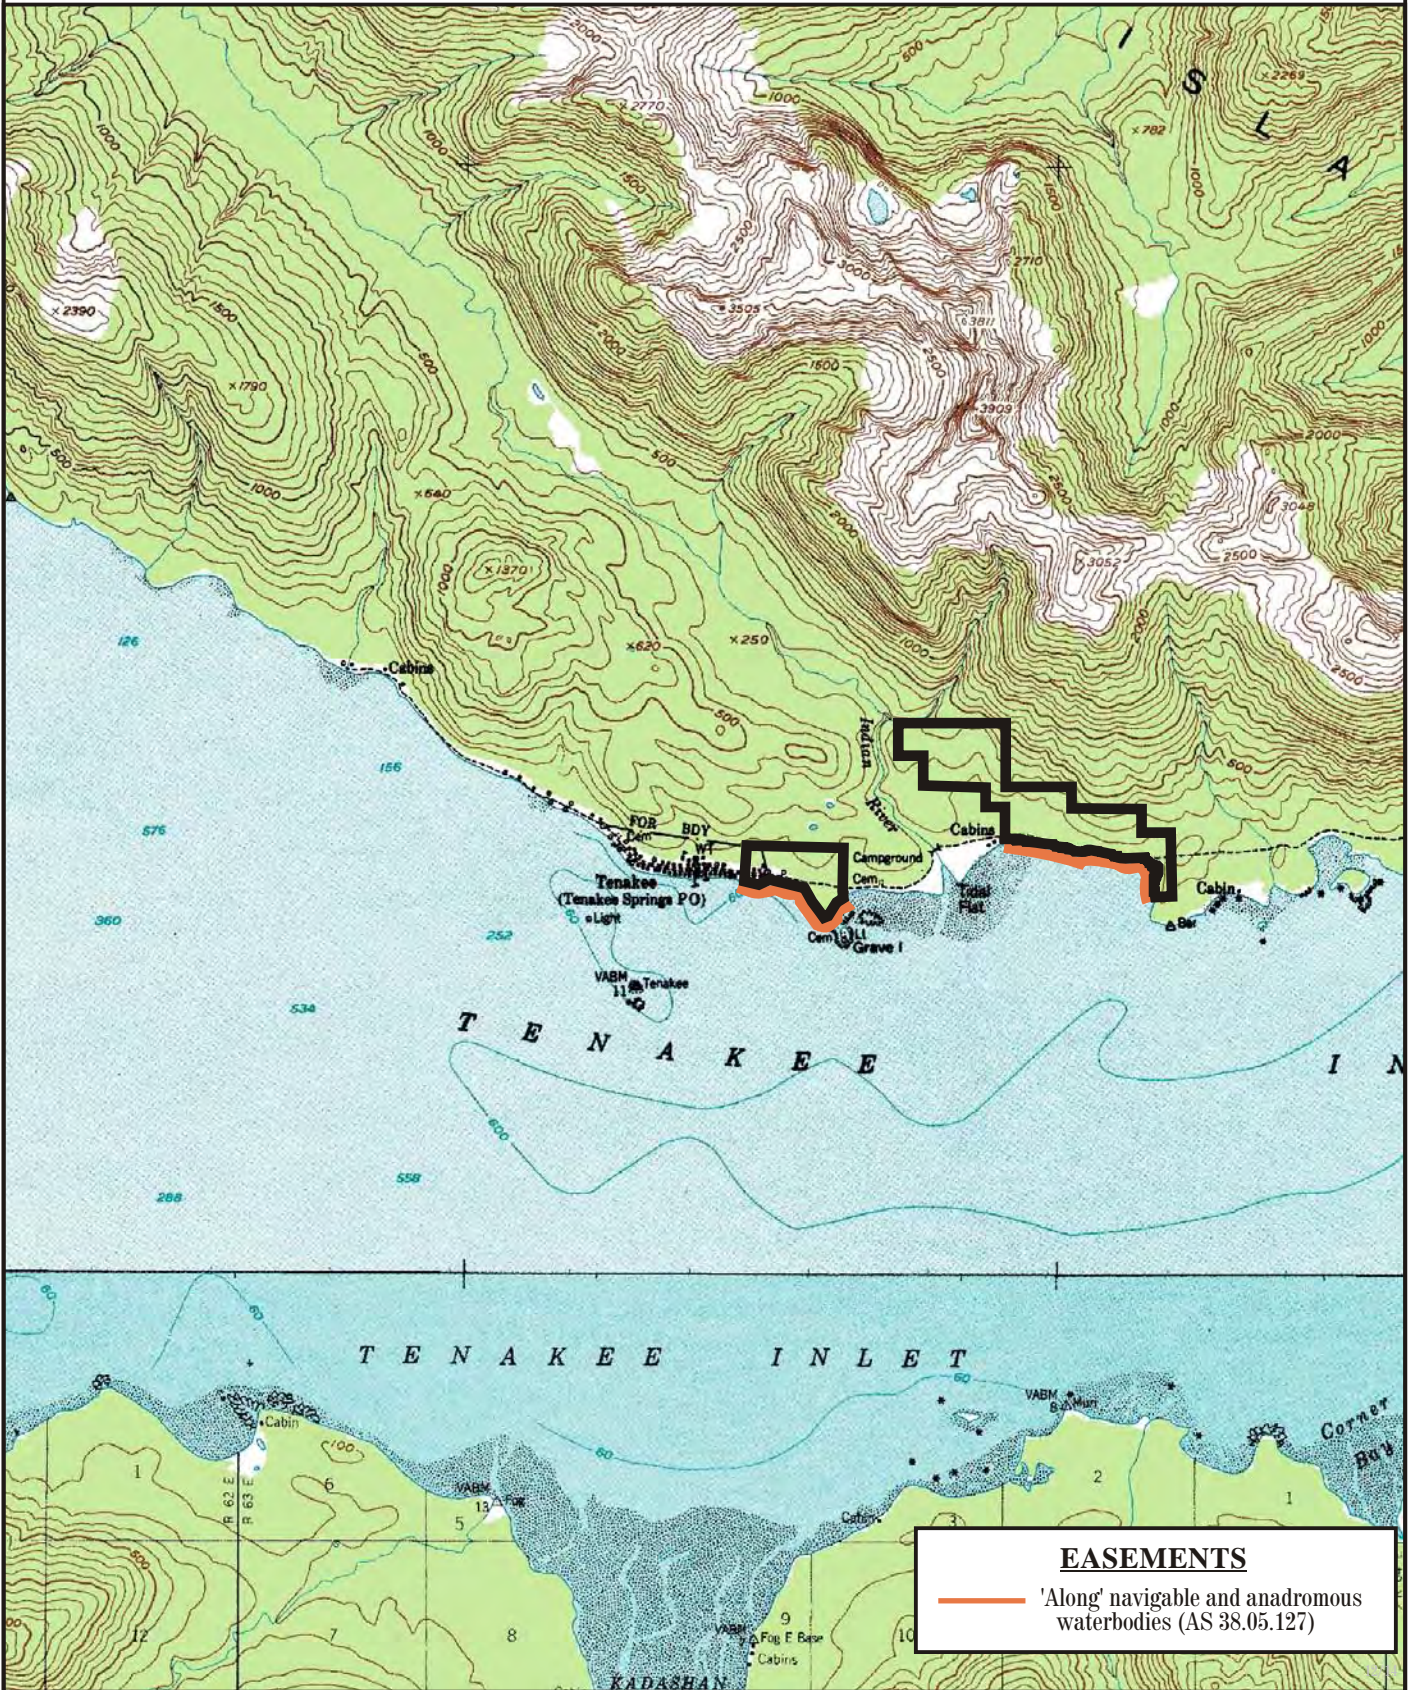

Tenakee Springs

ST.1003

Prepared by: DNR
Source USGS Sitka D-4
Date: 12/2004

Meridian	Township	Range
CRM	47S	63E