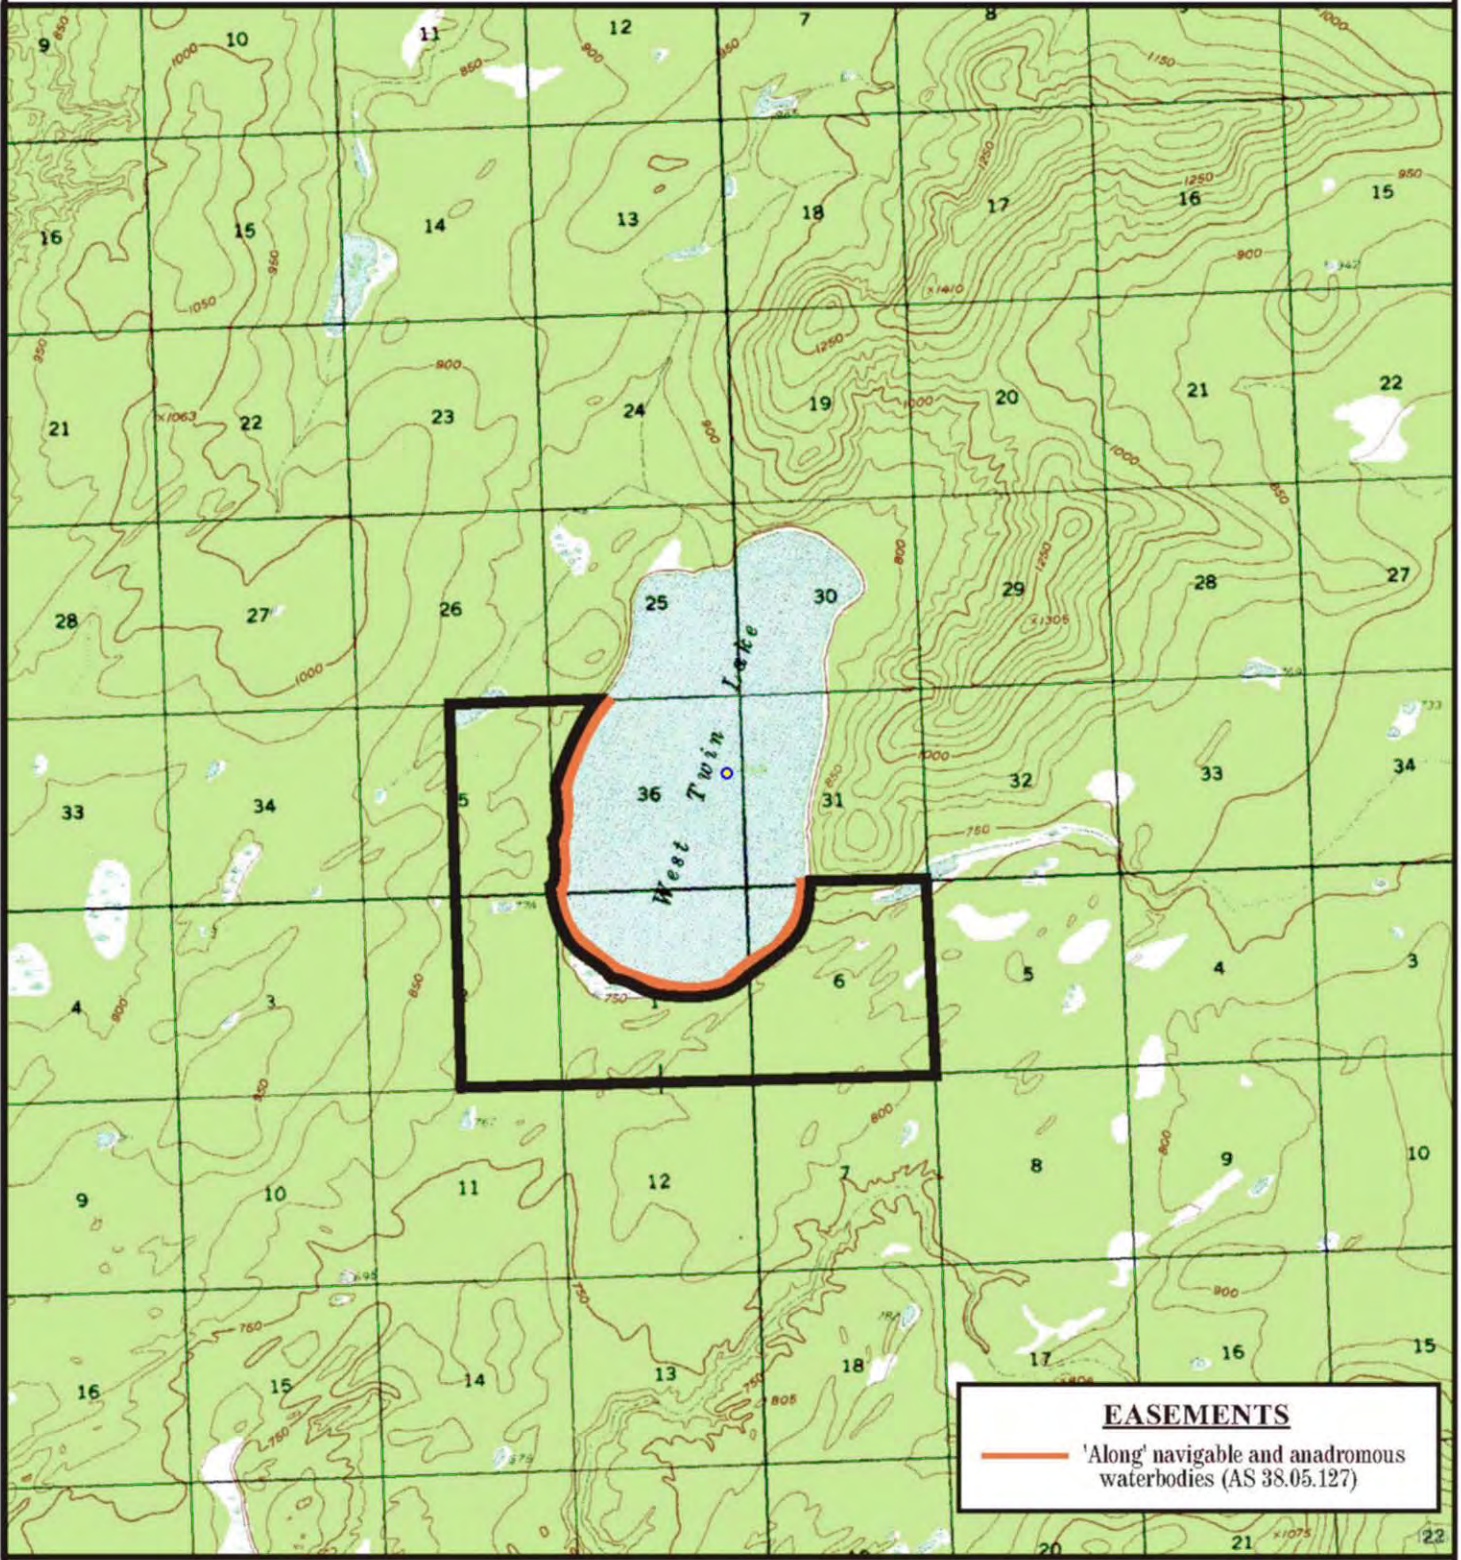

West Twin Lake

N1.WT.1001

Prepared by: DNR
Source USGS, Kantishna River B-2
Date: 12/2004

Meridian	Township	Range
FM	5-6S	16-17W