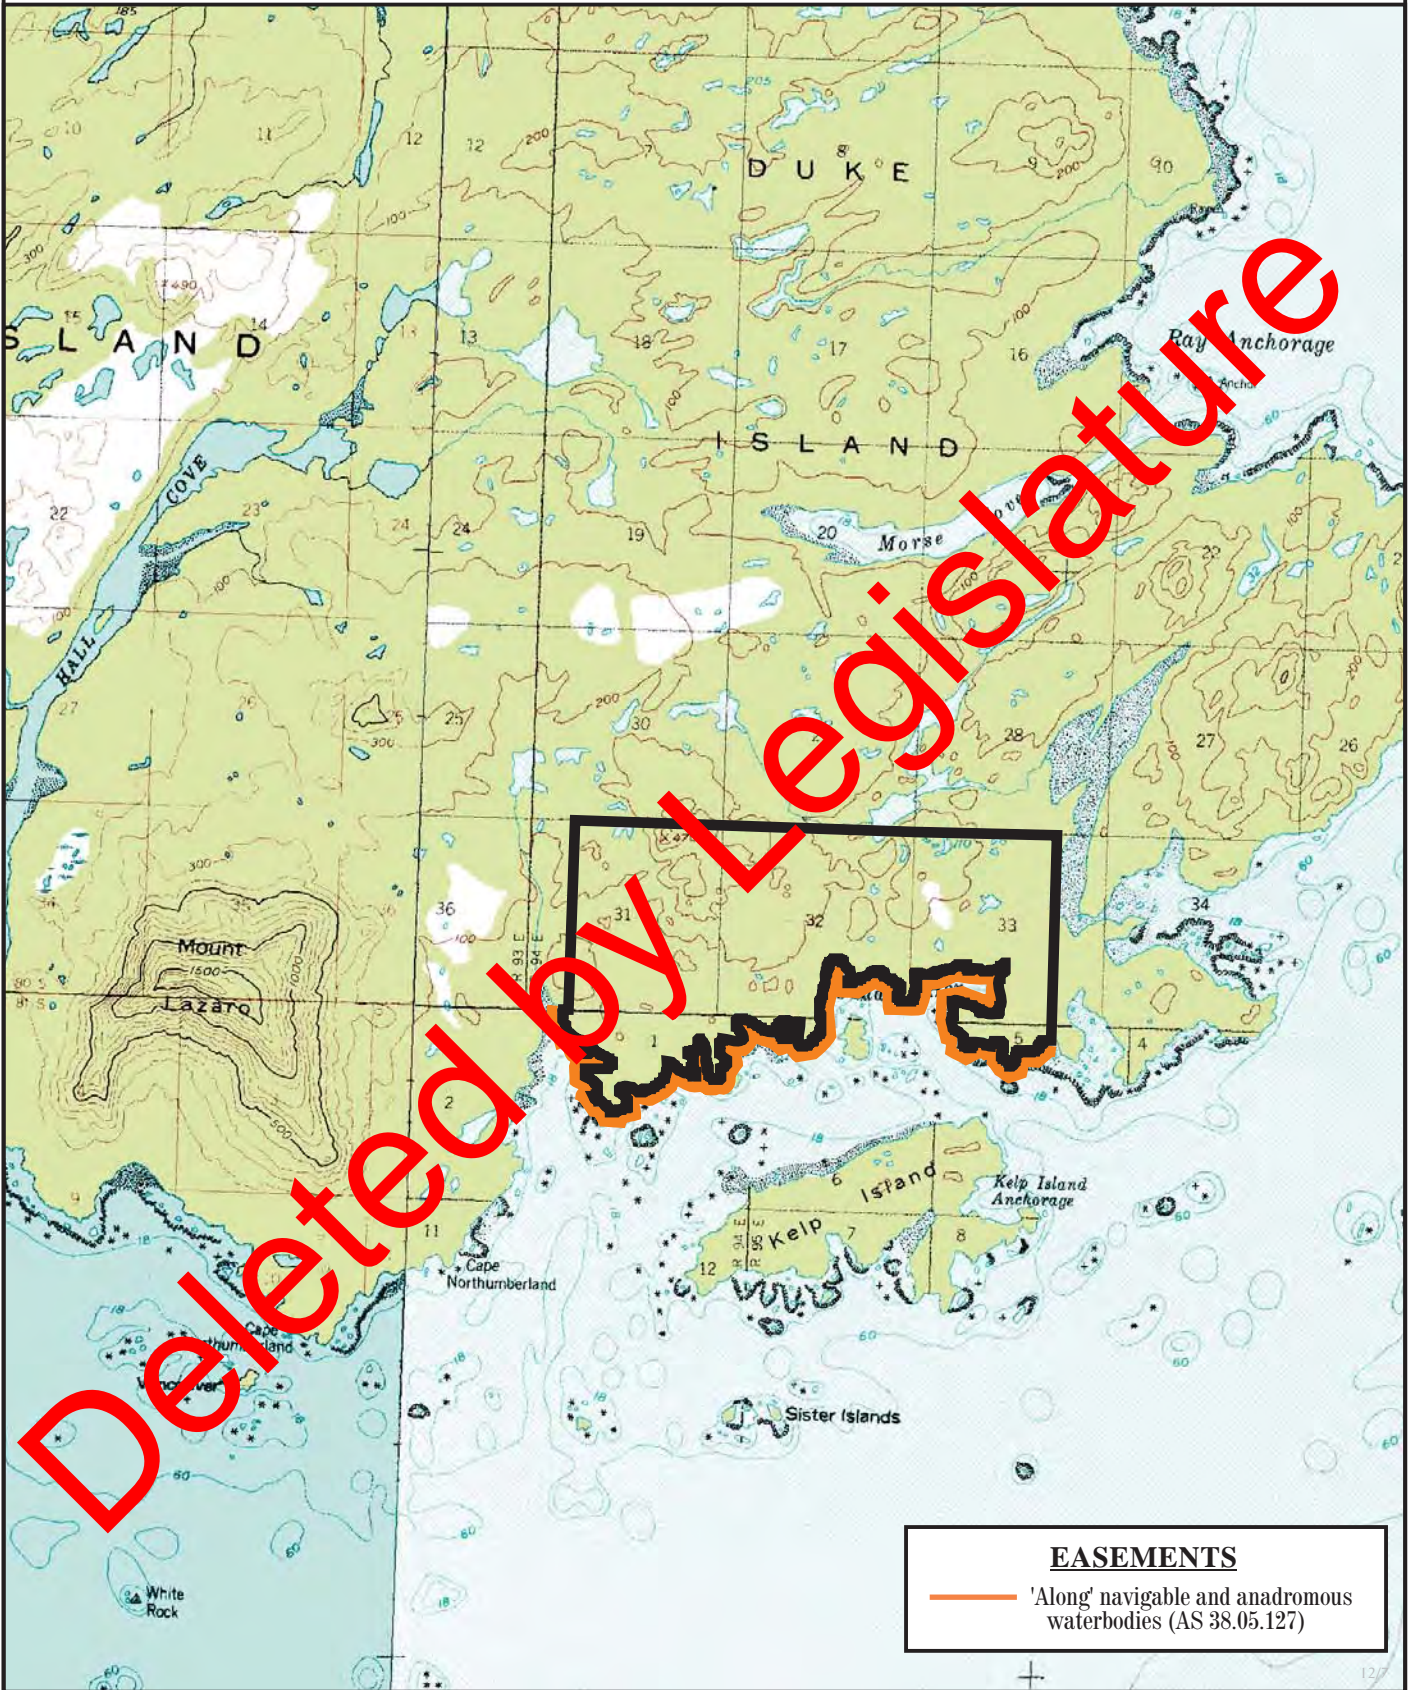

Duke Island

SD.1001

Prepared by: DNR
Source USGS Prince Rupert D-4
Date: 12/2004

Meridian	Township	Range
CRM	80 & 81S	94E