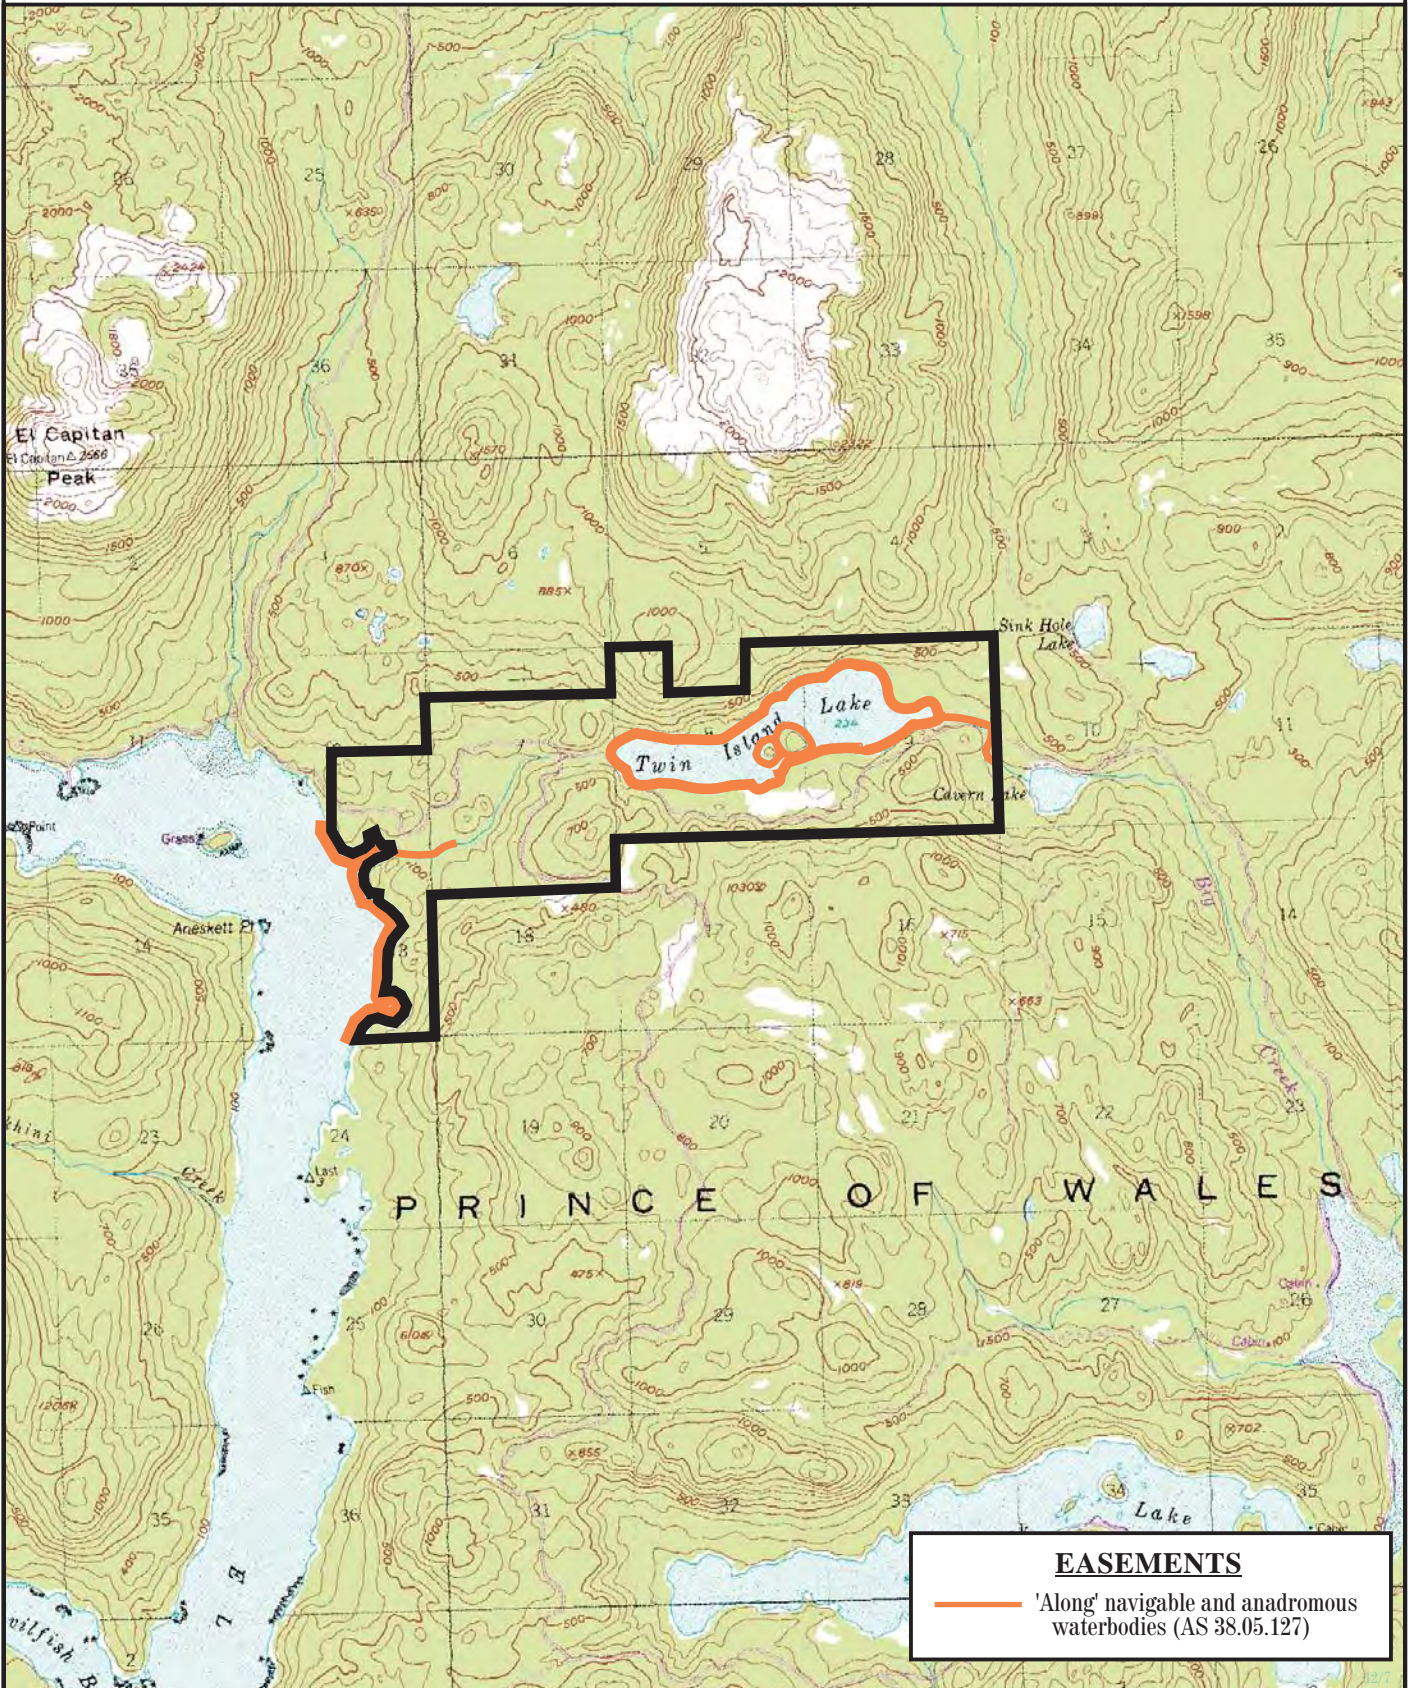

El Capitan North

PW.EC.1001

Prepared by: DNR
Source USGS Petersburg A-4
Date: 12/2004

— one mile —

Meridian	Township	Range
CRM	66S	78 & 79E