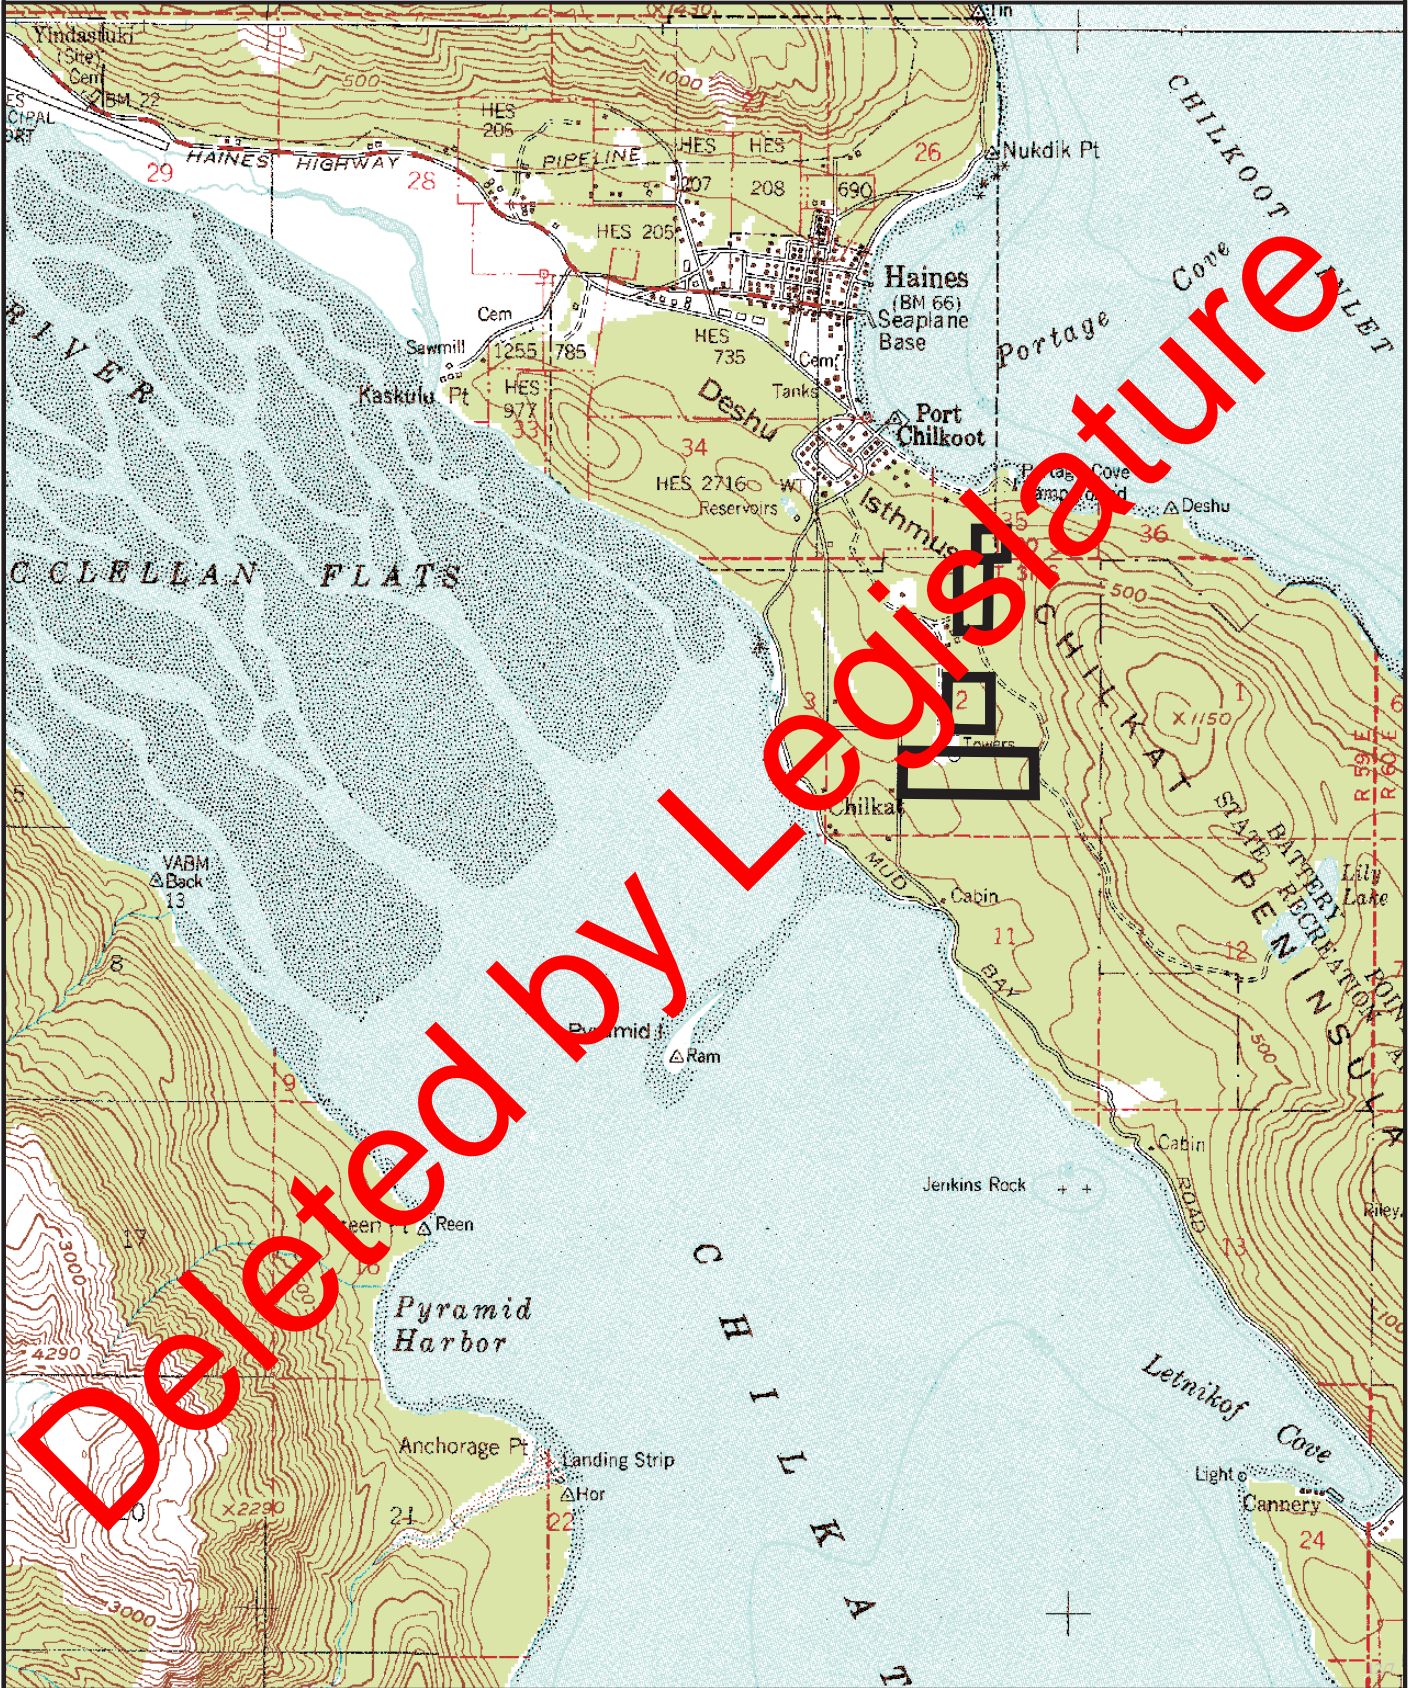

Haines-Chilkoot

HA.CH.1001

Prepared by: DNR
Source USGS Skagway A-2
Date: 12/2004

Meridian	Township	Range
CRM	30- 31S	59E