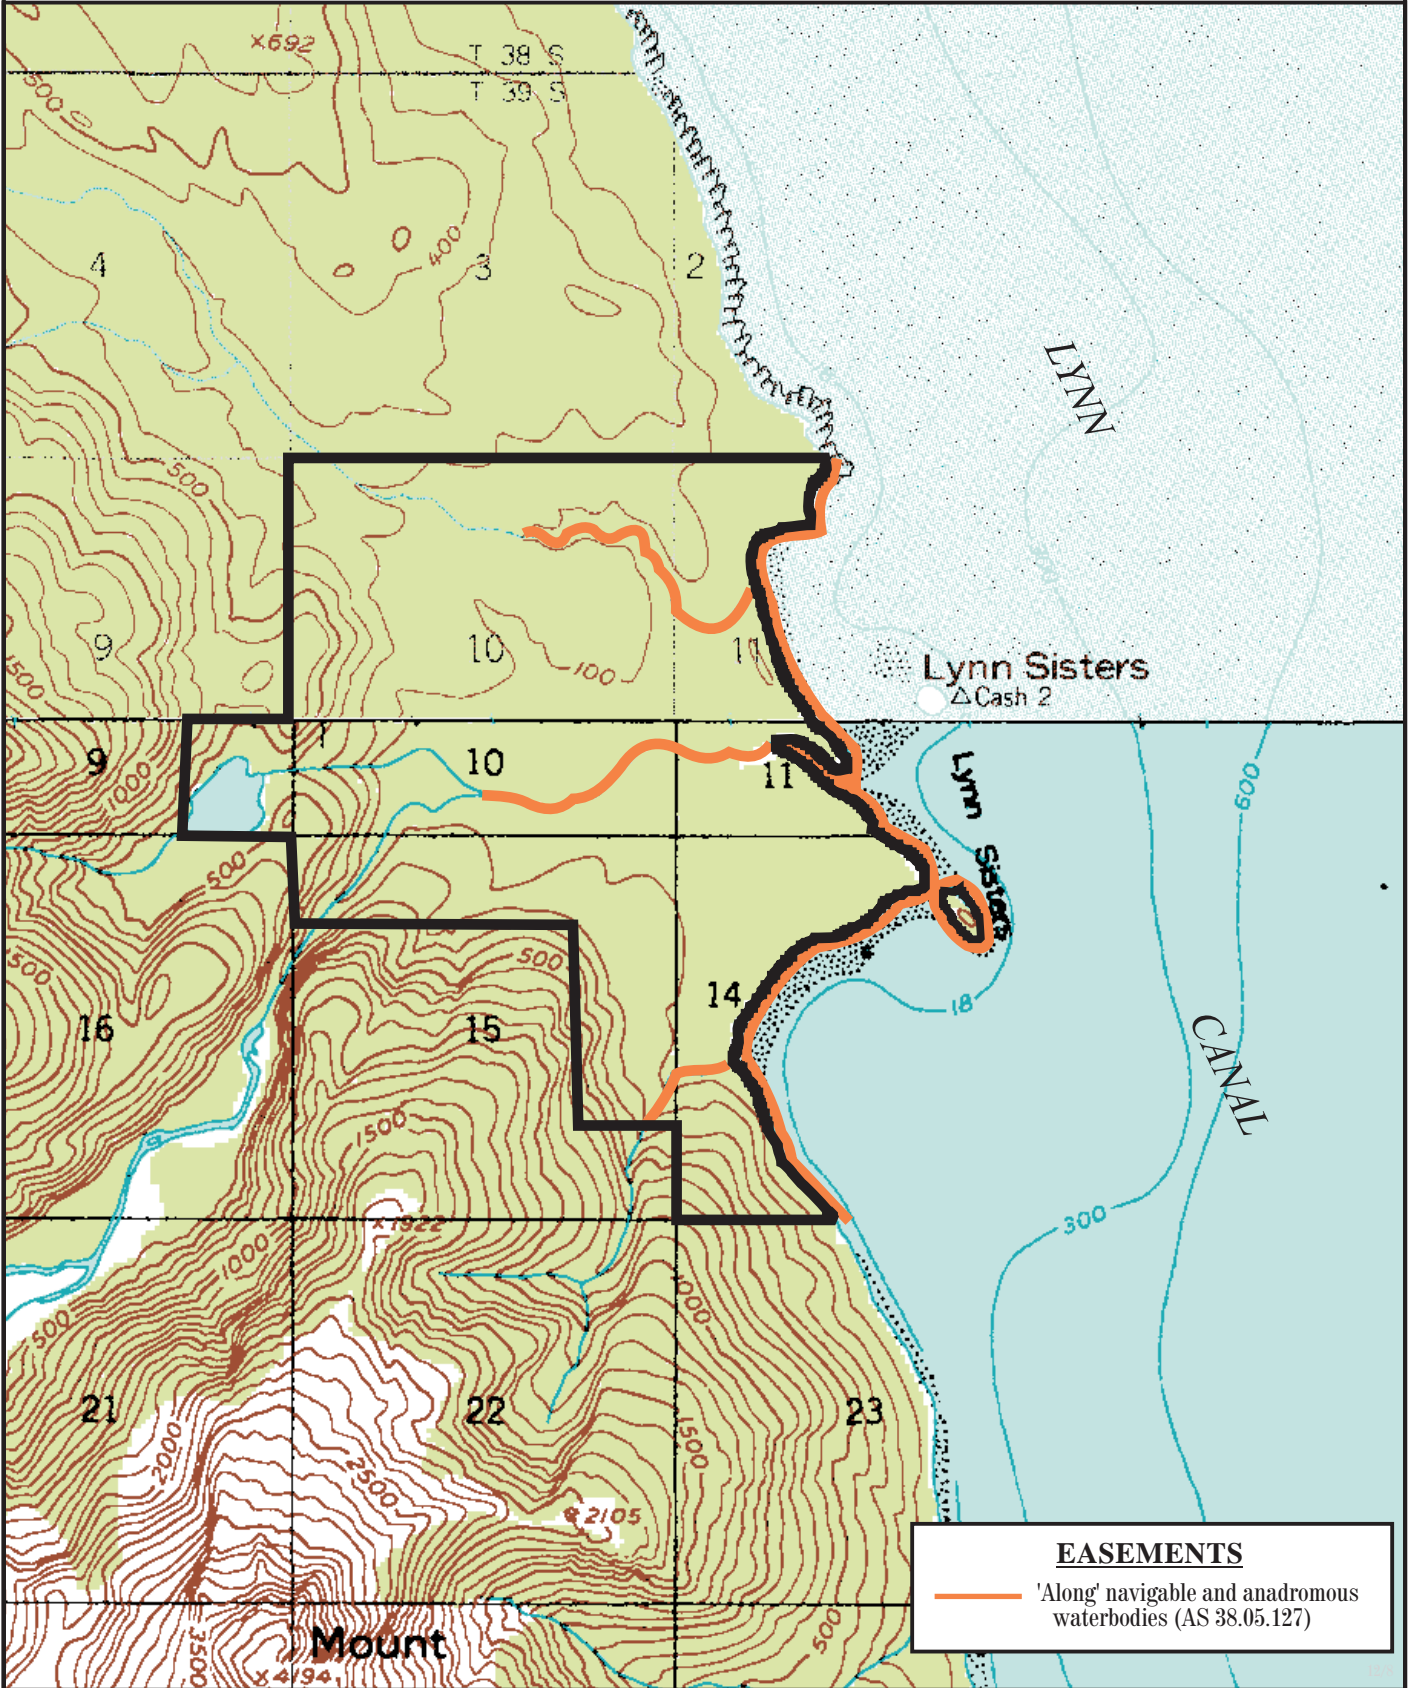

# Lynn Canal

JU.1002

Prepared by: DNR  
Source USGS Juneau C-4, B-4  
Date: 12/2004

one mile

Meridian	Township	Range
CRM	39S	62E