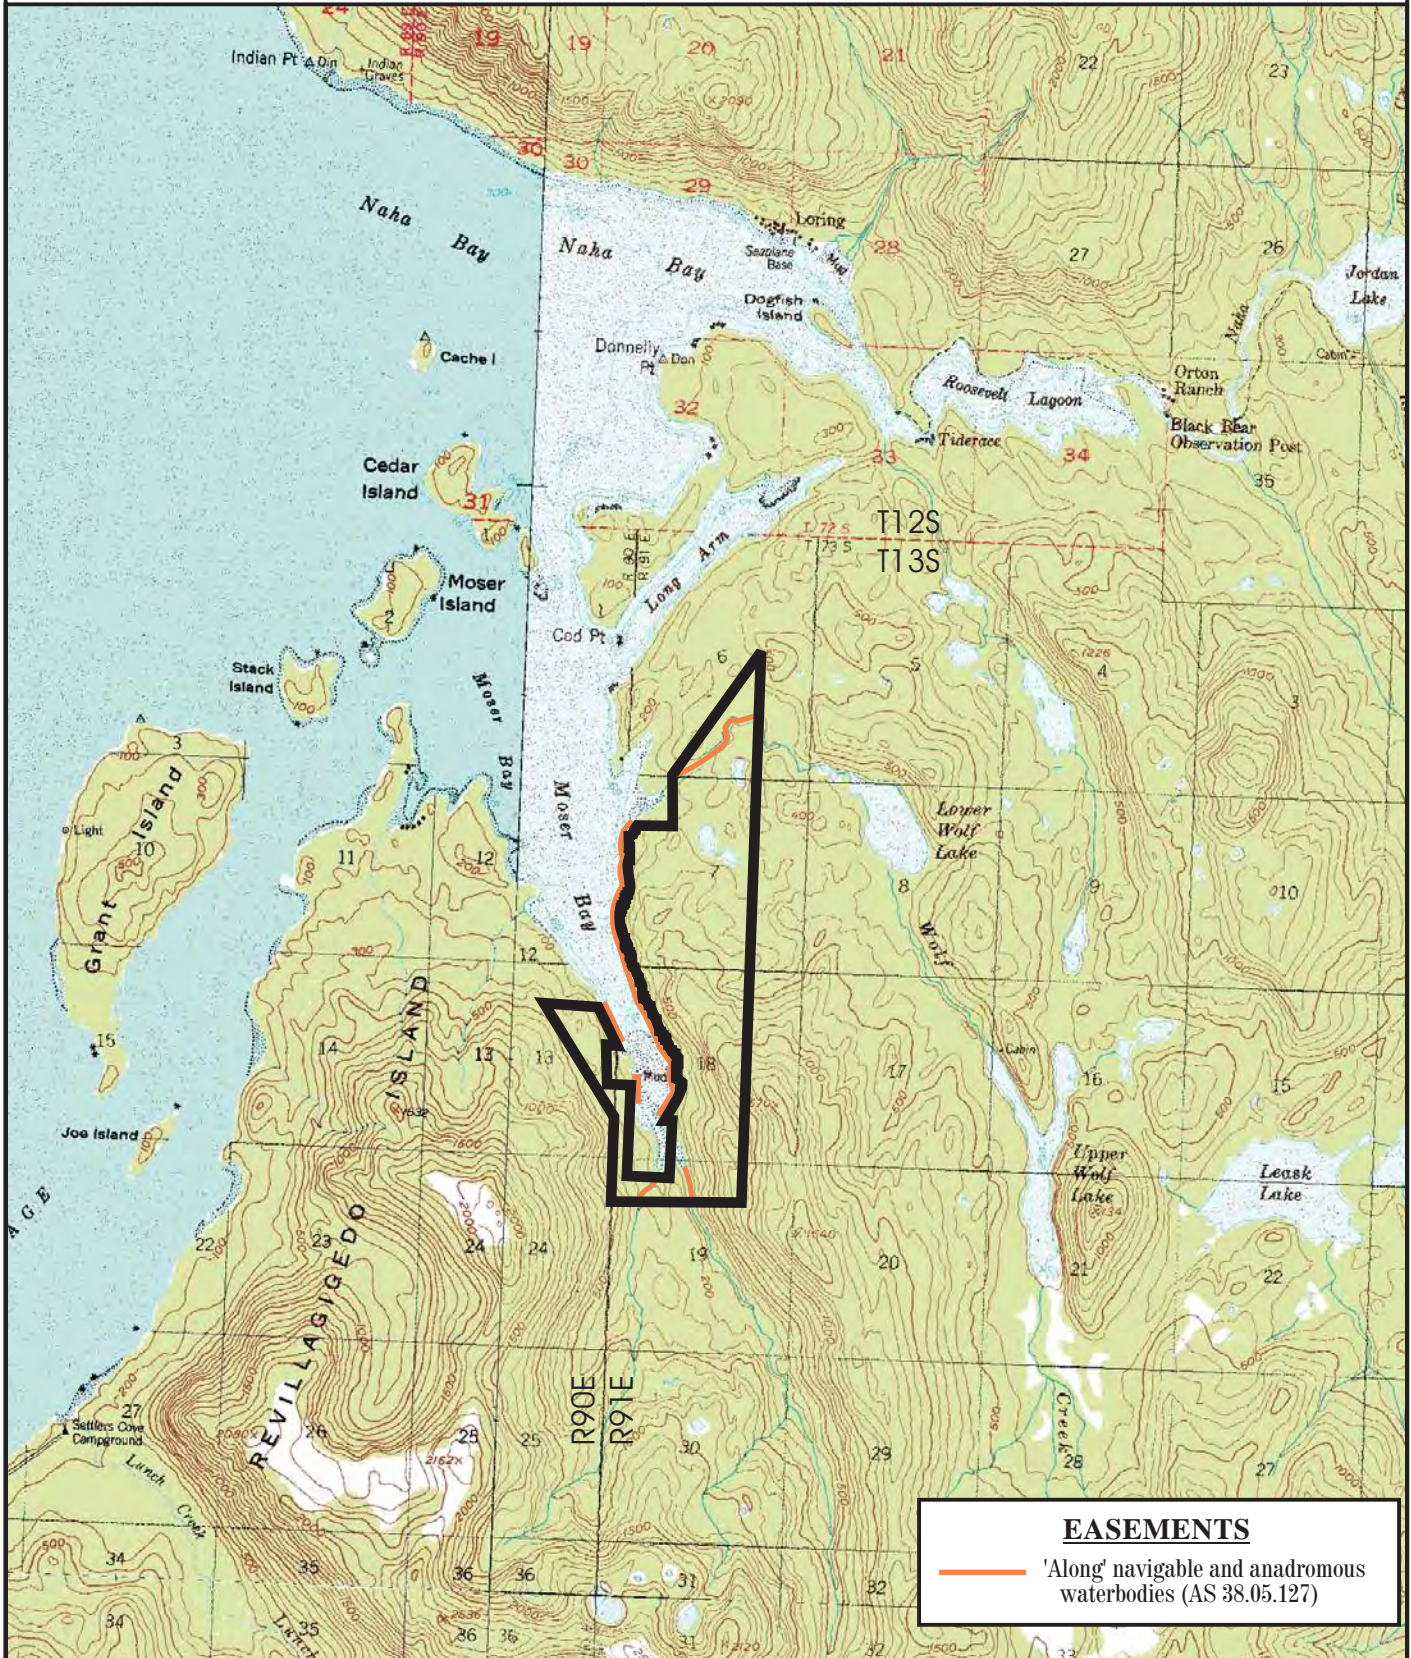

Moser Bay

CS.MB.1001

Prepared by: DNR
Source USGS Ketchikan C-5
Date: 12/2004

— one mile —

Meridian	Township	Range
CRM	73S	90E-91E