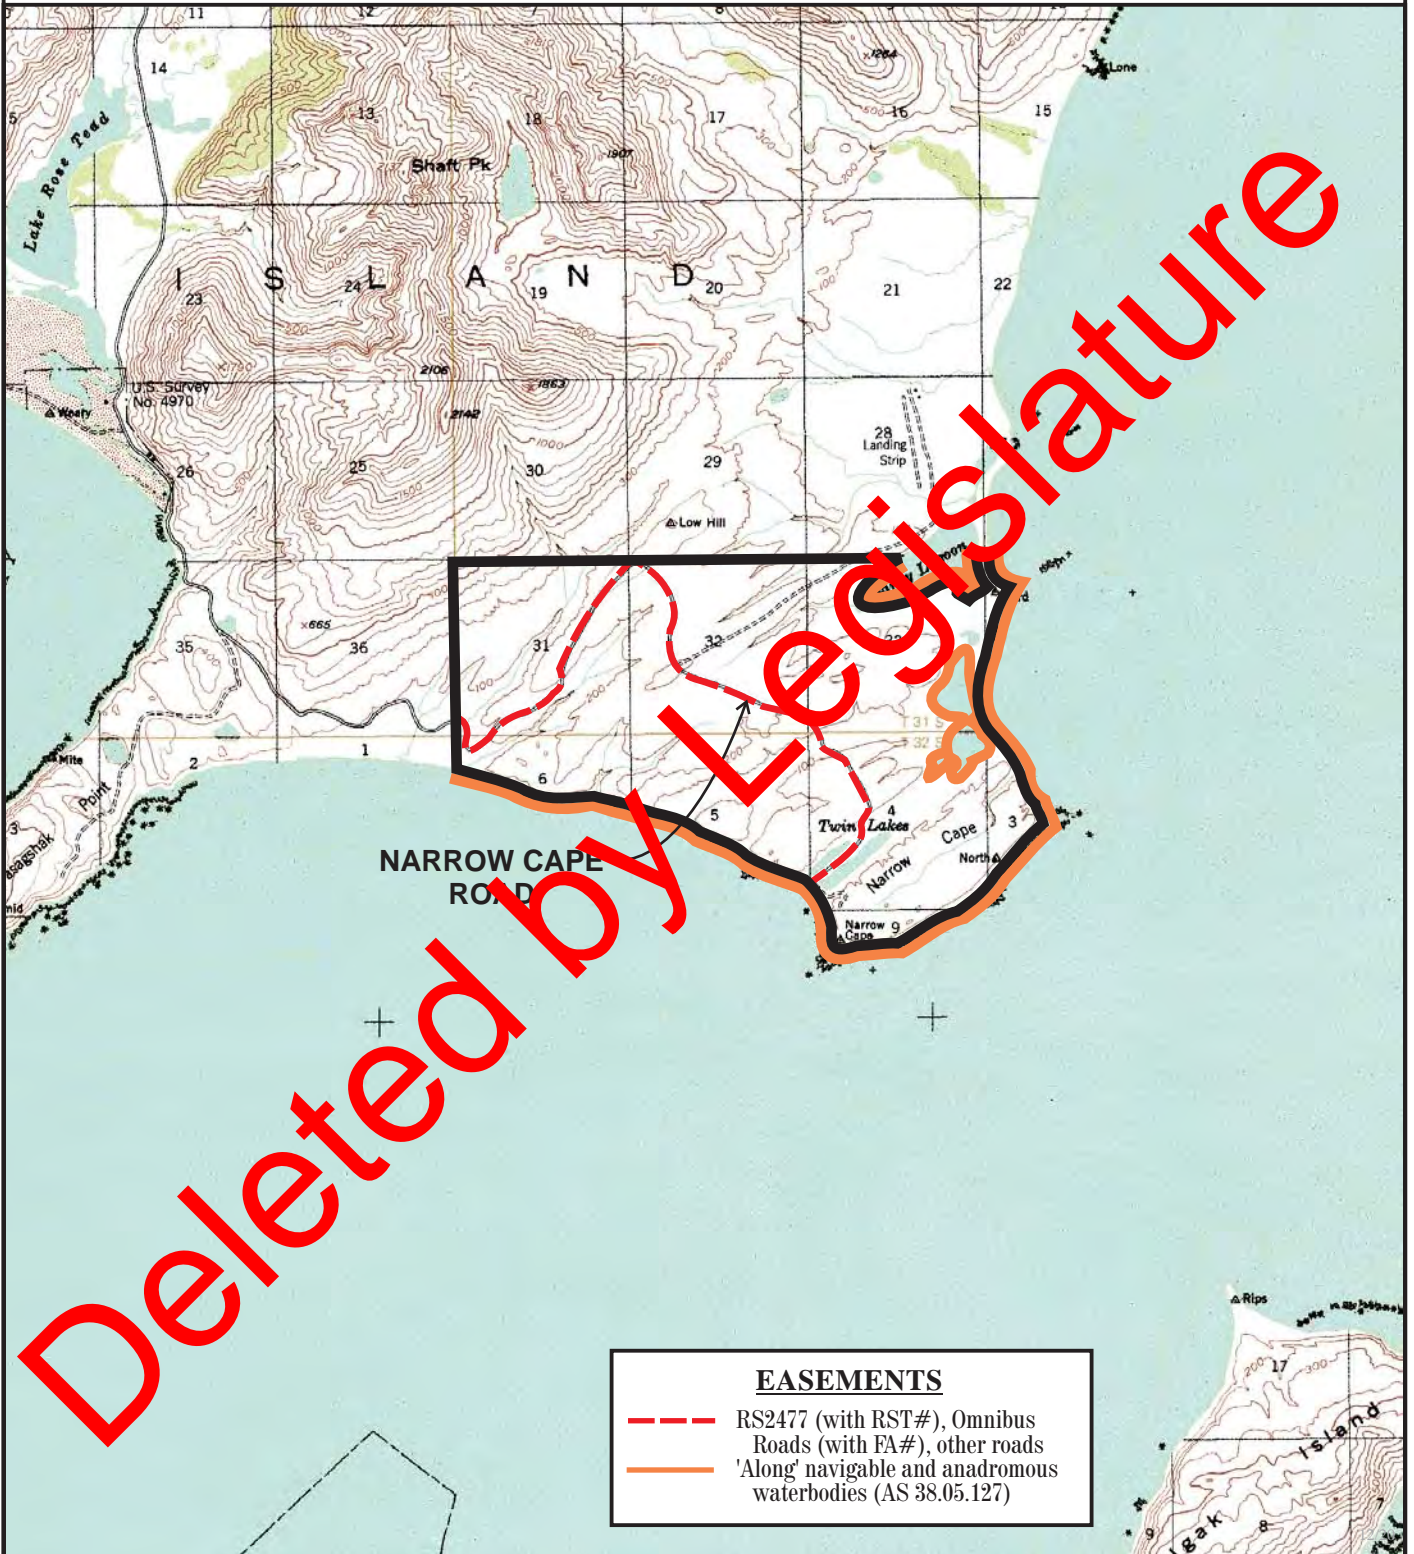

SOUTHCENTRAL REGION

Deception Creek

SU.DC.1001

Prepared by: DNR
Source USGS Anchorage C-8, D-8,
Tyonek C-1, D-1
Date: 12/2004

Meridian	Township	Range
SM	19N	4W

Frying Pan Lake

SU.FP.1001

Prepared by: DNR
Source USGS Anchorage C-8, D-8
Date: 12/2004

— one mile —

Meridian Township Range
CRM 19N 4W

Kodiak Rocket Range

MA.KR.1001

Prepared by: DNR
 Source USGS Kodiak B-1, B-2
 Date: 12/2004

Meridian	Township	Range
CRM	31-32S	19W

McCarthy-Nizina, East & West

MA.MC.1001

Prepared by: DNR
Source USGS McCarthy C-5, C-6
Date: 12/2004

one mile

Meridian	Township	Range
CRM	5-6S	13, 14, 15E

Willow Creek Road

SU.WC.1001

Prepared by: DNR
Source USGS Anchorage C-8, D-8,
Tyonek C-1, D-1
Date: 12/2004

Meridian	Township	Range
SM	19N	3W