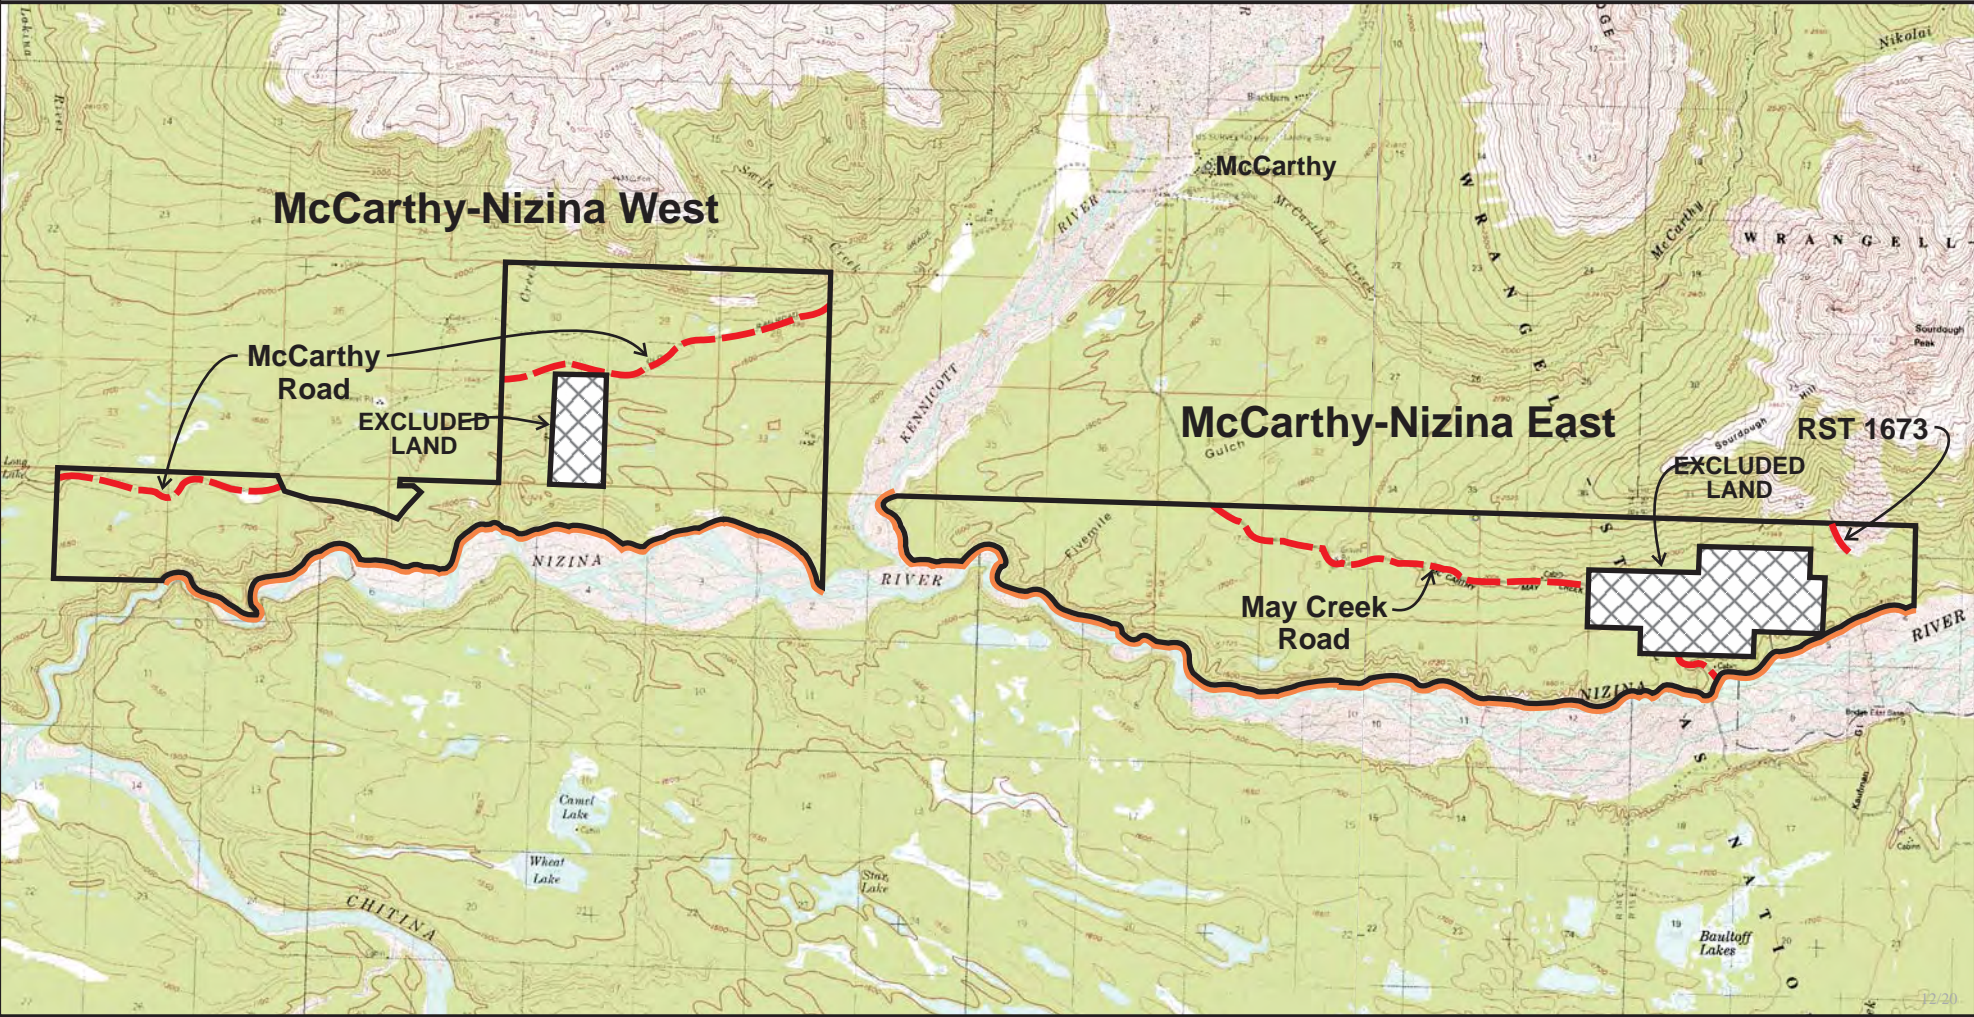

SOUTHCENTRAL REGION

Deception Creek

SU.DC.1001

Prepared by: DNR
Source USGS Anchorage C-8, D-8,
Tyonek C-1, D-1
Date: 12/2004

Meridian	Township	Range
SM	19N	4W

Frying Pan Lake

SU.FP.1001

Prepared by: DNR
Source USGS Anchorage C-8, D-8
Date: 12/2004

— one mile —

Meridian Township Range
CRM 19N 4W

Kodiak Rocket Range

MA.KR.1001

Prepared by: DNR
 Source USGS Kodiak B-1, B-2
 Date: 12/2004

Meridian	Township	Range
CRM	31-32S	19W

McCarthy-Nizina, East & West

MA.MC.1001

Prepared by: DNR
Source USGS McCarthy C-5, C-6
Date: 12/2004

one mile

Meridian	Township	Range
CRM	5-6S	13, 14, 15E

Willow Creek Road

SU.WC.1001

Prepared by: DNR
Source USGS Anchorage C-8, D-8,
Tyonek C-1, D-1
Date: 12/2004

Meridian	Township	Range
SM	19N	3W