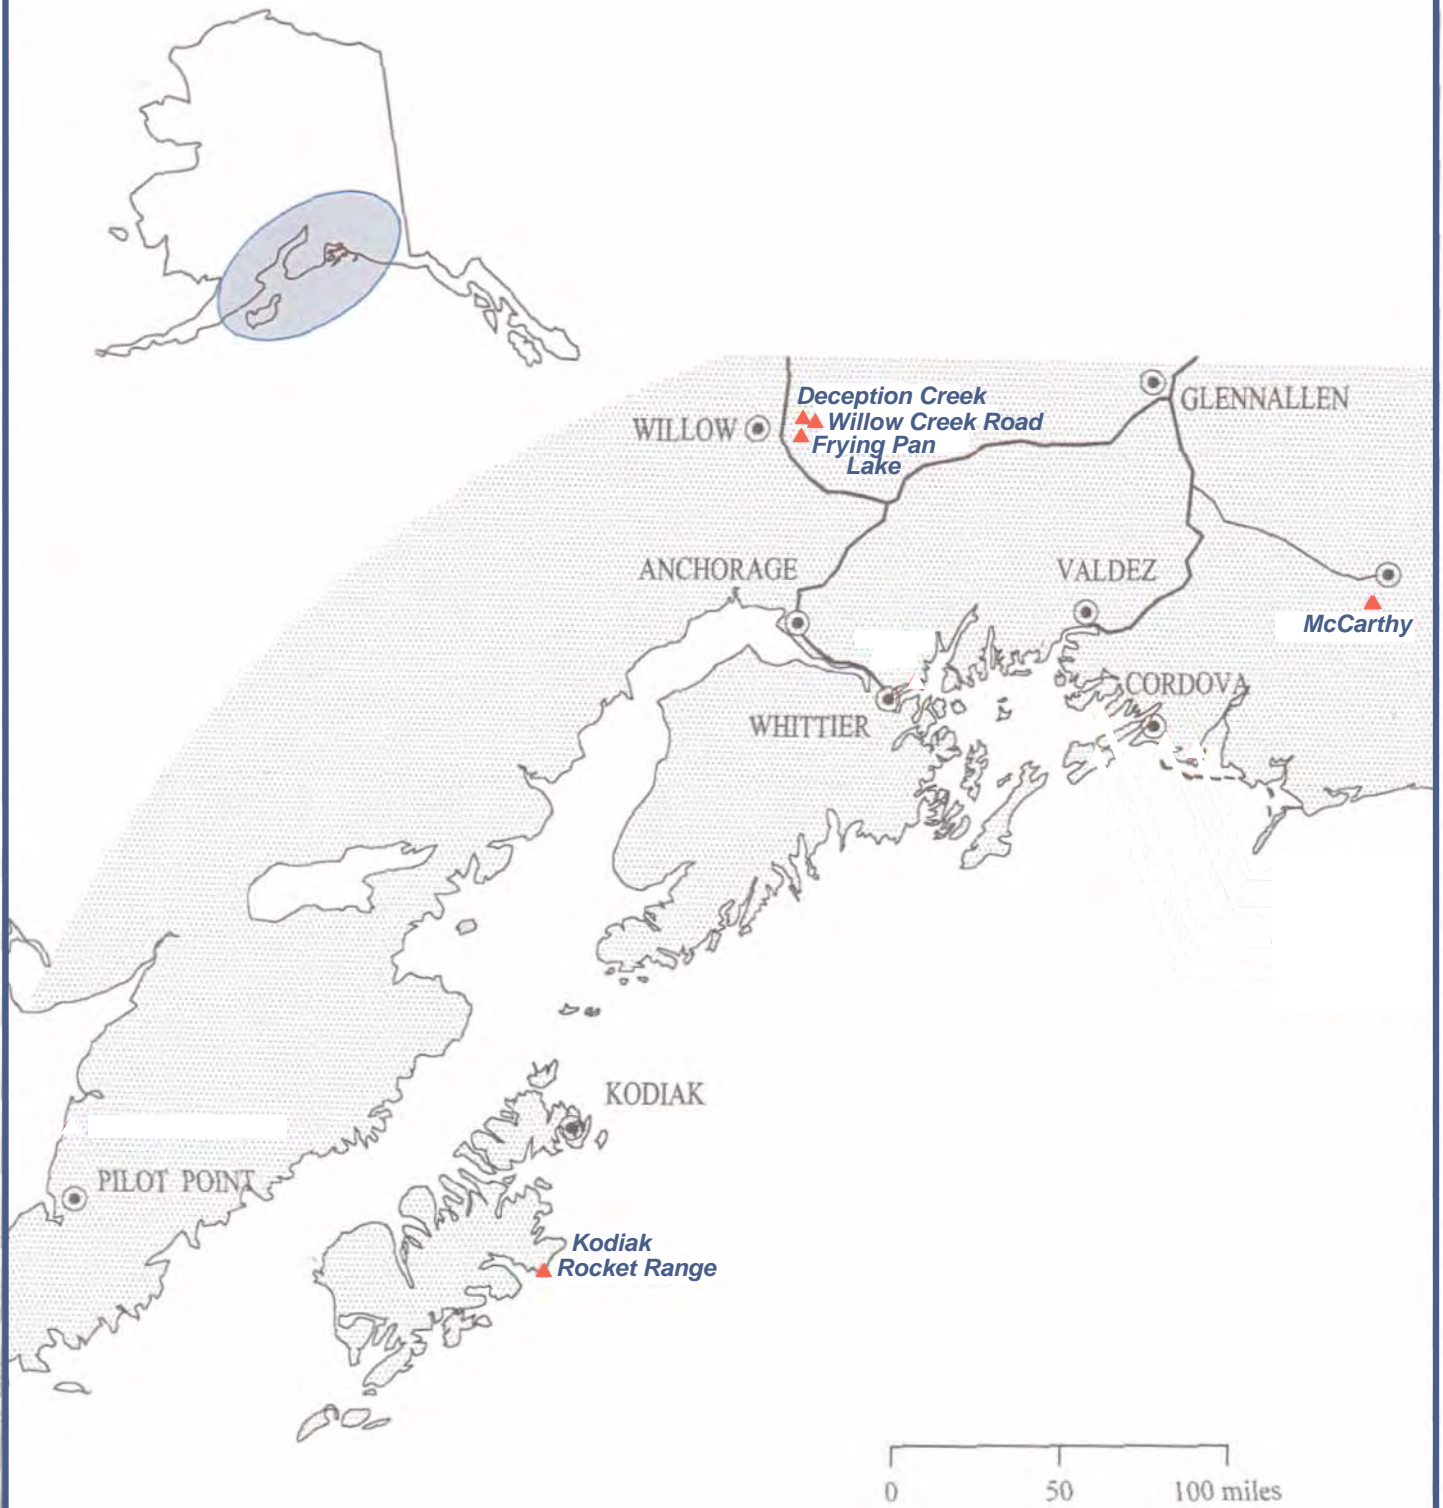

SOUTHCENTRAL REGION

Deception Creek

SU.DC.1001

Prepared by: DNR
Source USGS Anchorage C-8, D-8,
Tyonek C-1, D-1
Date: 12/2004

Meridian	Township	Range
SM	19N	4W

Frying Pan Lake

SU.FP.1001

Prepared by: DNR
Source USGS Anchorage C-8, D-8
Date: 12/2004

— one mile —

Meridian Township Range
CRM 19N 4W

Kodiak Rocket Range

MA.KR.1001

Prepared by: DNR
 Source USGS Kodiak B-1, B-2
 Date: 12/2004

Meridian	Township	Range
CRM	31-32S	19W

McCarthy-Nizina, East & West

MA.MC.1001

Prepared by: DNR
Source USGS McCarthy C-5, C-6
Date: 12/2004

one mile

Meridian	Township	Range
CRM	5-6S	13, 14, 15E

Willow Creek Road

SU.WC.1001

Prepared by: DNR
Source USGS Anchorage C-8, D-8,
Tyonek C-1, D-1
Date: 12/2004

Meridian	Township	Range
SM	19N	3W