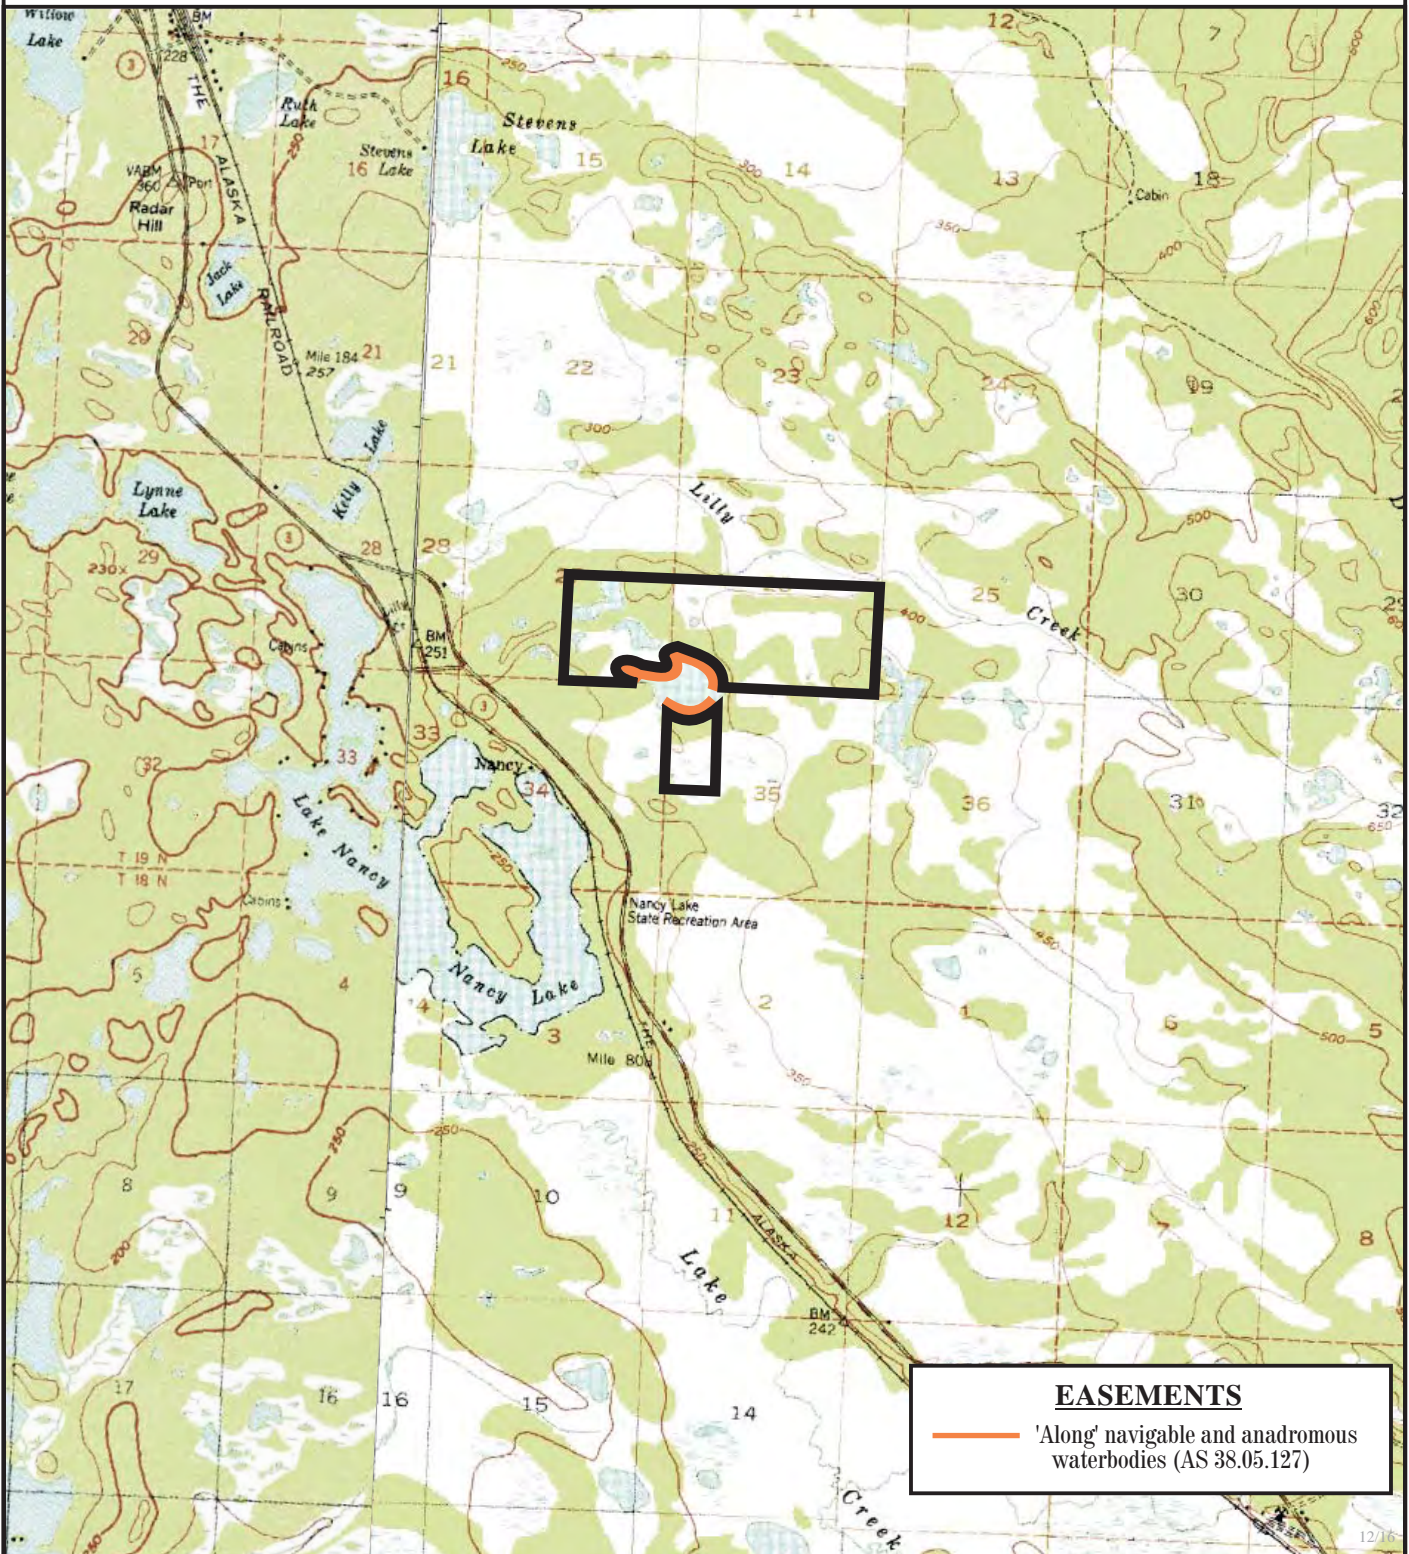

SOUTHCENTRAL REGION

Deception Creek

SU.DC.1001

Prepared by: DNR
Source USGS Anchorage C-8, D-8,
Tyonek C-1, D-1
Date: 12/2004

Meridian	Township	Range
SM	19N	4W

Frying Pan Lake

SU.FP.1001

Prepared by: DNR
Source USGS Anchorage C-8, D-8
Date: 12/2004

— one mile —

Meridian Township Range
CRM 19N 4W

Kodiak Rocket Range

MA.KR.1001

Prepared by: DNR
 Source USGS Kodiak B-1, B-2
 Date: 12/2004

Meridian	Township	Range
CRM	31-32S	19W

McCarthy-Nizina, East & West

MA.MC.1001

Prepared by: DNR
Source USGS McCarthy C-5, C-6
Date: 12/2004

one mile

Meridian	Township	Range
CRM	5-6S	13, 14, 15E

Willow Creek Road

SU.WC.1001

Prepared by: DNR
Source USGS Anchorage C-8, D-8,
Tyonek C-1, D-1
Date: 12/2004

Meridian	Township	Range
SM	19N	3W