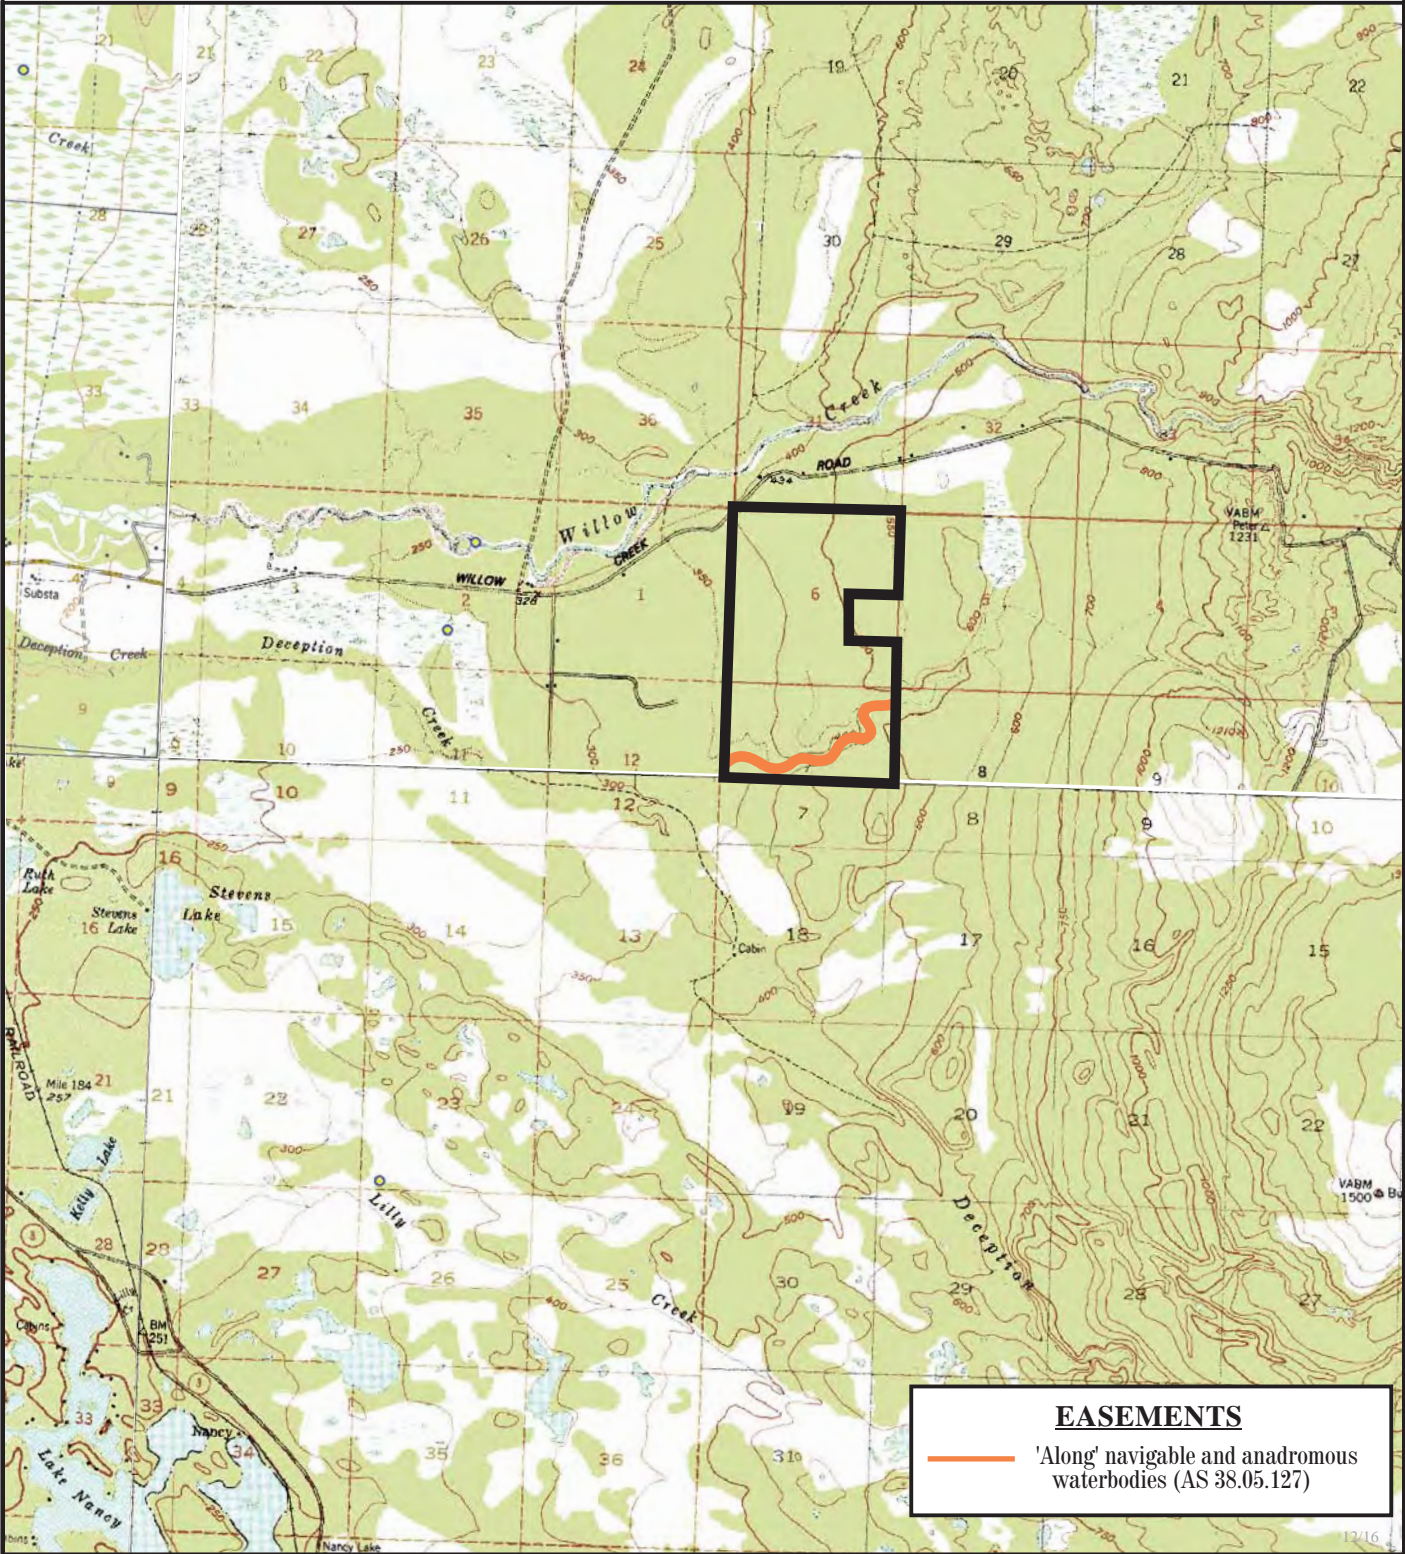

SOUTHCENTRAL REGION

Deception Creek

SU.DC.1001

Prepared by: DNR
Source USGS Anchorage C-8, D-8,
Tyonek C-1, D-1
Date: 12/2004

Meridian	Township	Range
SM	19N	4W

Frying Pan Lake

SU.FP.1001

Prepared by: DNR
Source USGS Anchorage C-8, D-8
Date: 12/2004

— one mile —

Meridian Township Range
CRM 19N 4W

Kodiak Rocket Range

MA.KR.1001

Prepared by: DNR
 Source USGS Kodiak B-1, B-2
 Date: 12/2004

Meridian	Township	Range
CRM	31-32S	19W

McCarthy-Nizina, East & West

MA.MC.1001

Prepared by: DNR
Source USGS McCarthy C-5, C-6
Date: 12/2004

one mile

Meridian	Township	Range
CRM	5-6S	13, 14, 15E

Willow Creek Road

SU.WC.1001

Prepared by: DNR
Source USGS Anchorage C-8, D-8,
Tyonek C-1, D-1
Date: 12/2004

Meridian	Township	Range
SM	19N	3W