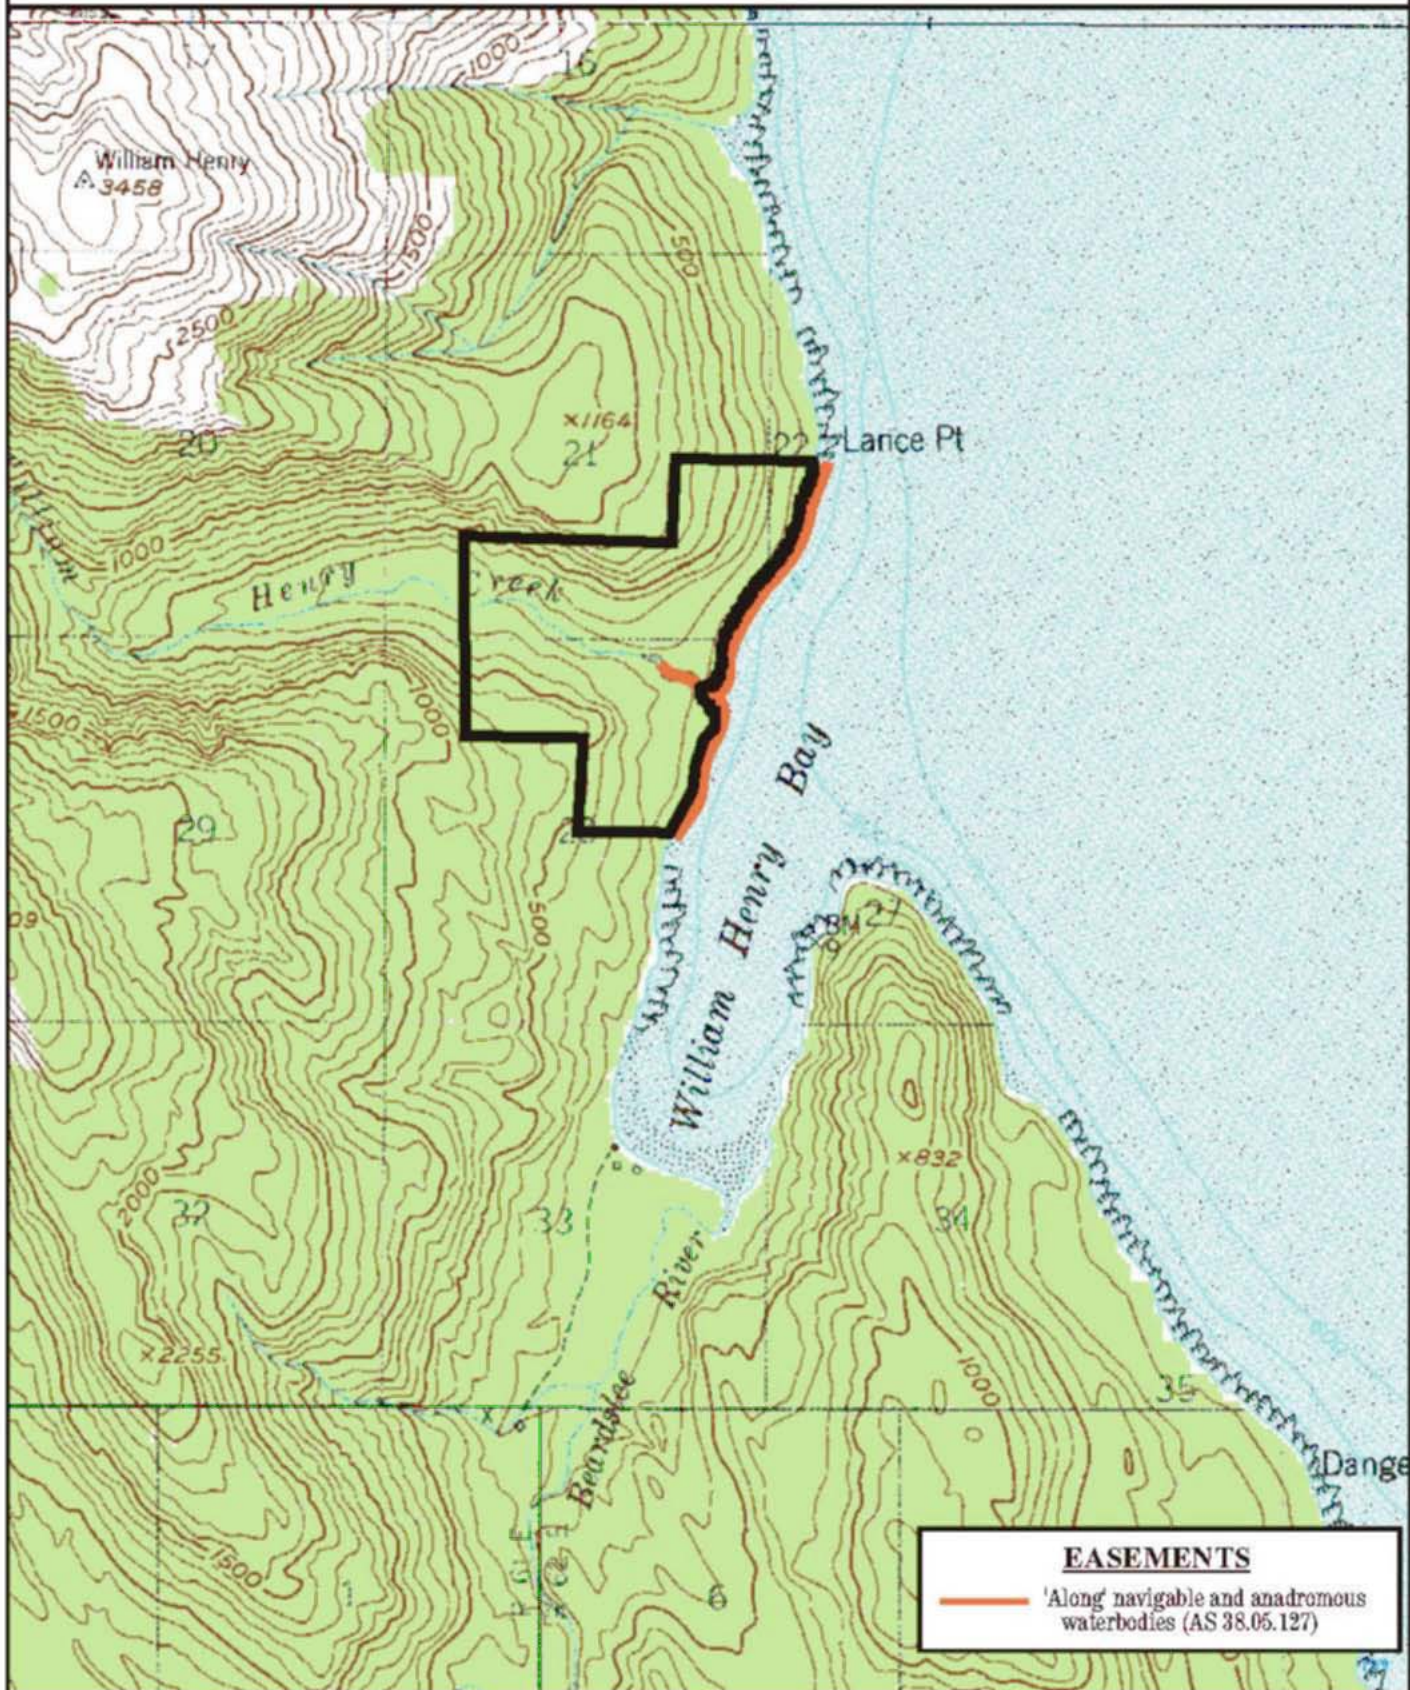

# William Henry Bay

JU.1001

Prepared by: DNR  
Source USGS Juneau C-4  
Date: 12/2004

Meridian	Township	Range
CRM	36S	61E