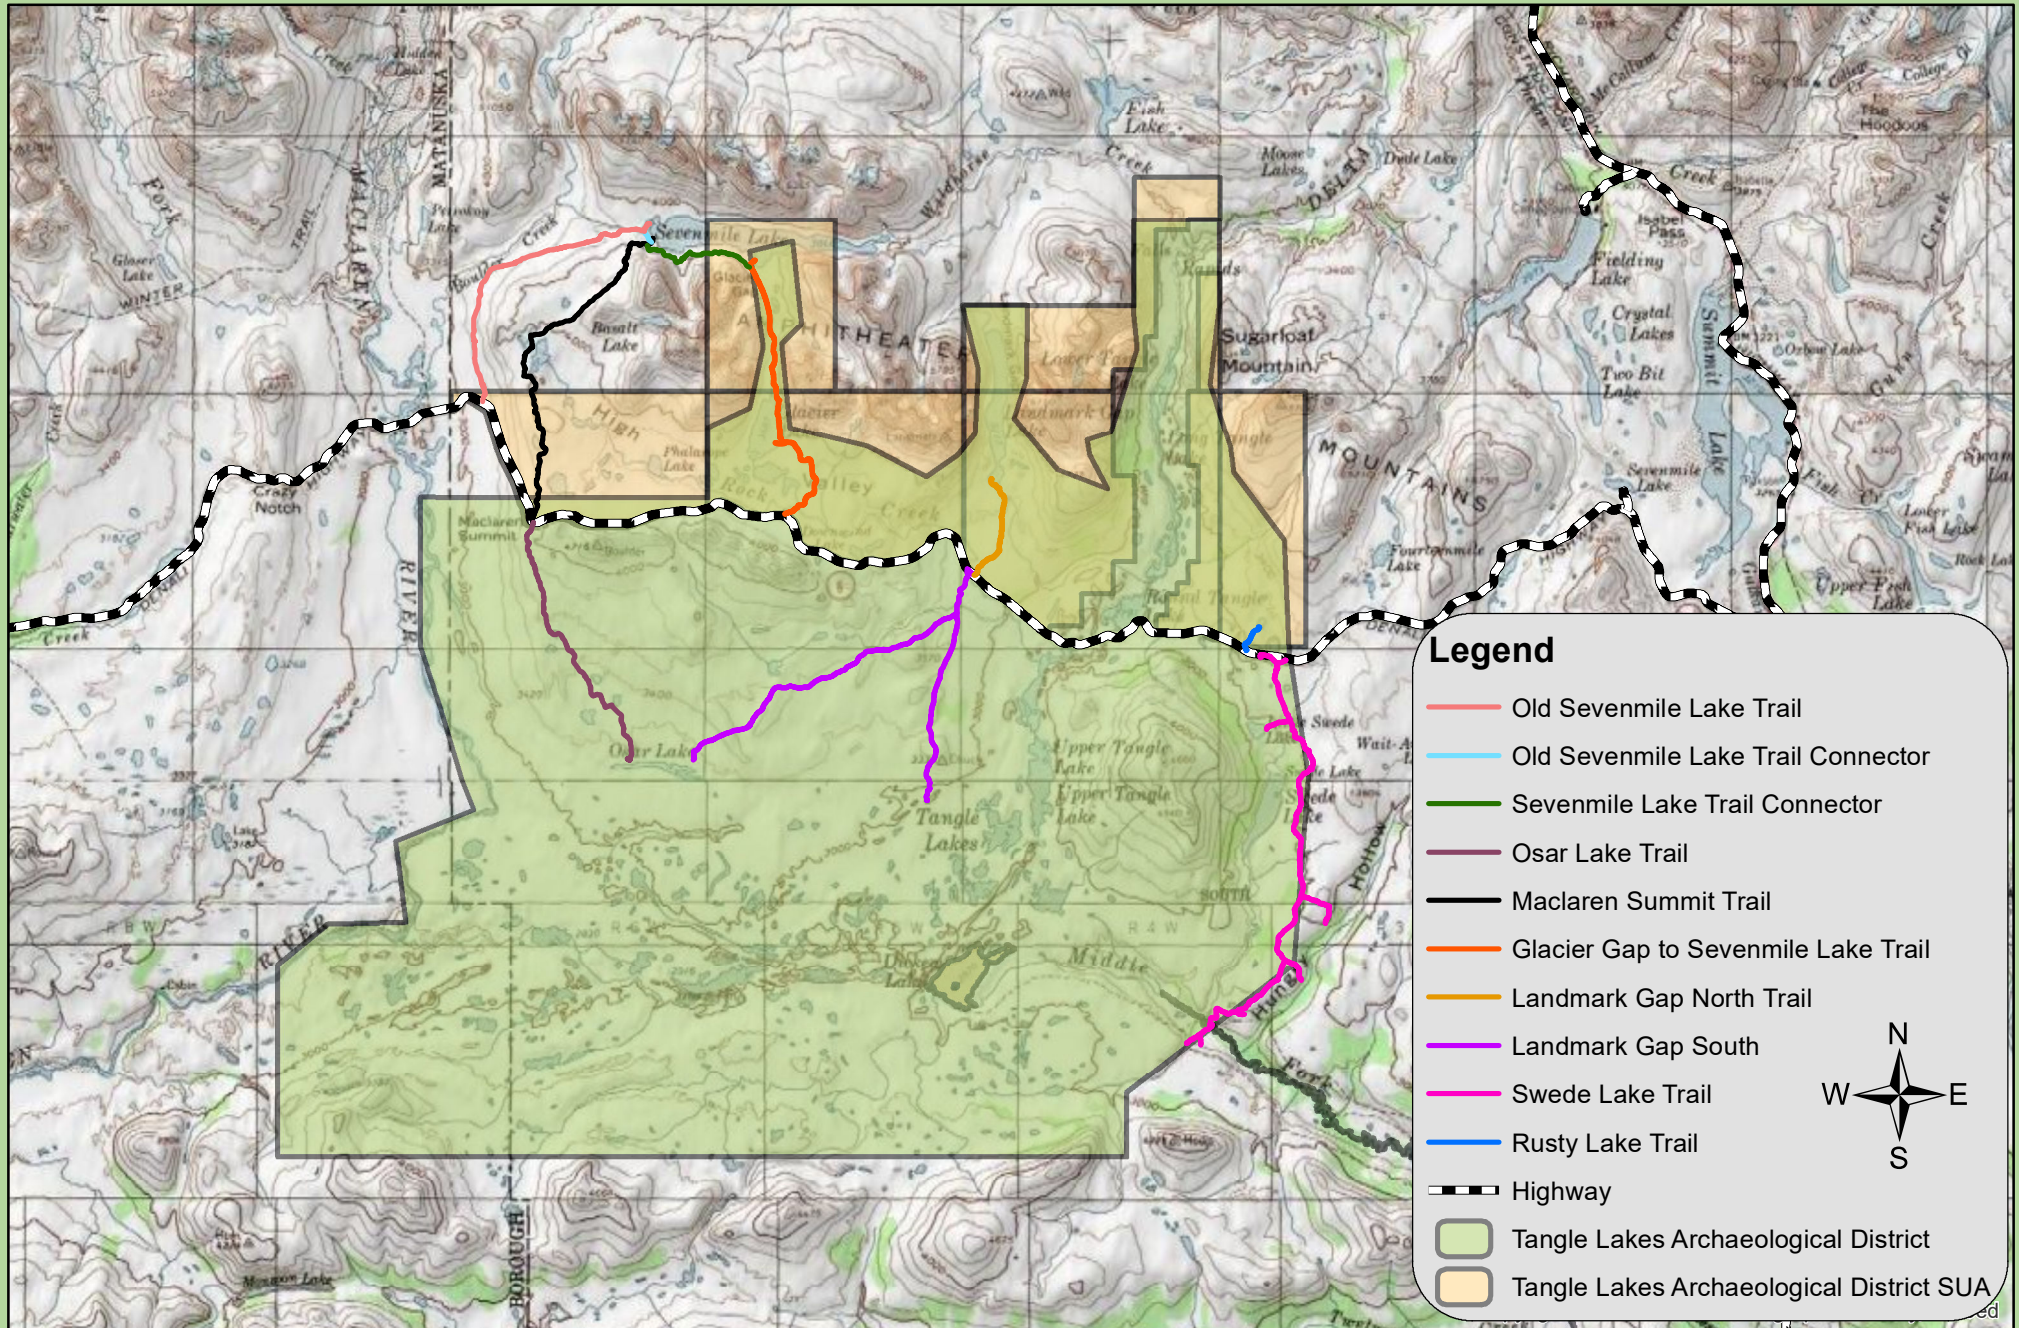

Tangle Lakes Archaeological District and SUA

Legend

- Old Sevenmile Lake Trail
- Old Sevenmile Lake Trail Connector
- Sevenmile Lake Trail Connector
- Osar Lake Trail
- Maclaren Summit Trail
- Glacier Gap to Sevenmile Lake Trail
- Landmark Gap North Trail
- Landmark Gap South
- Swede Lake Trail
- Rusty Lake Trail
- Highway
- Tangle Lakes Archaeological District
- Tangle Lakes Archaeological District SUA

N
 W —+— E
 S