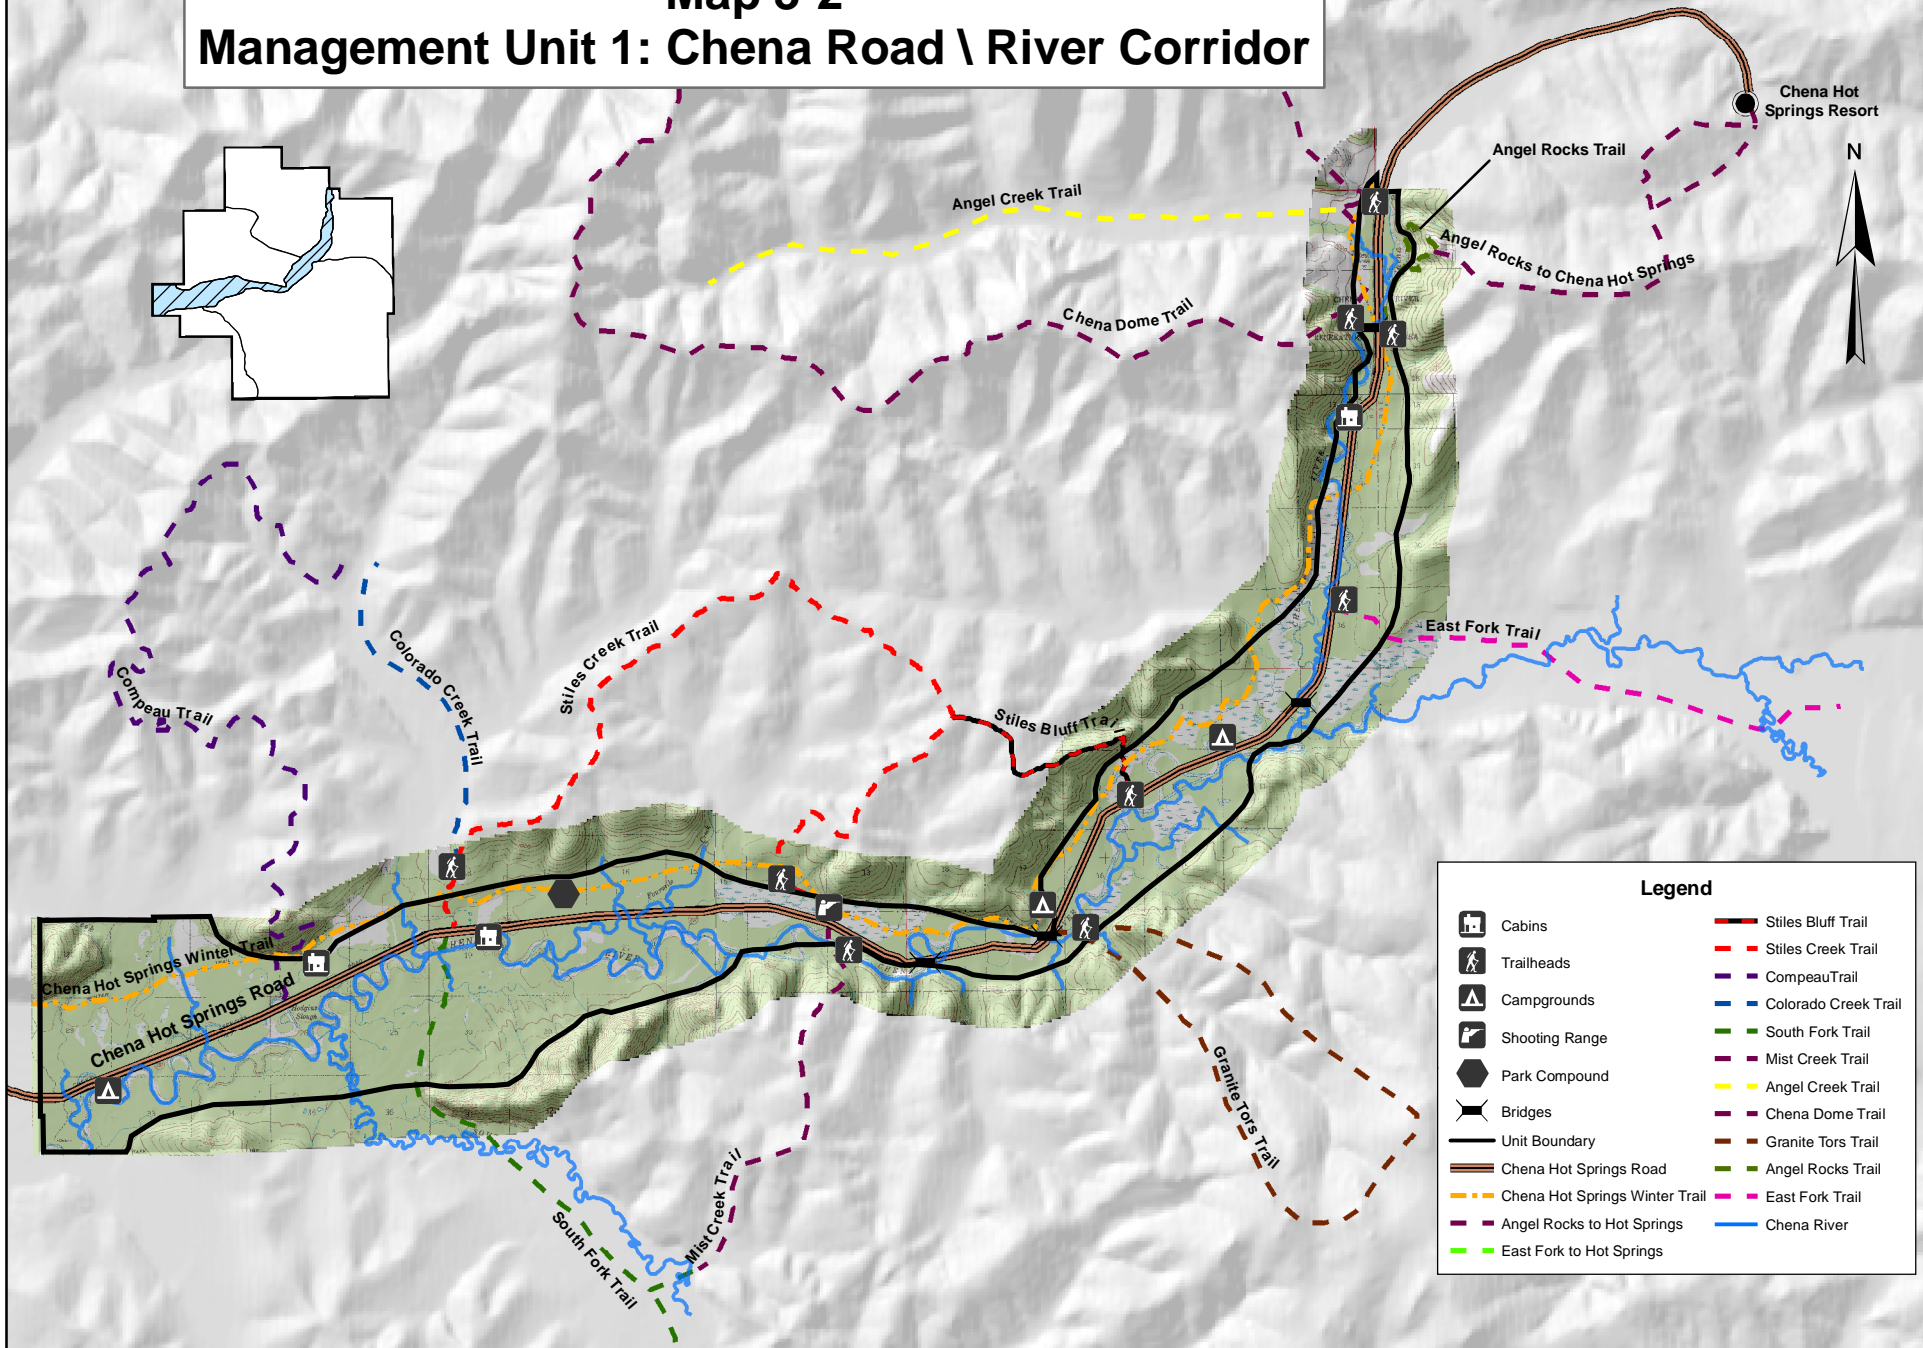

# Map 3-2 Management Unit 1: Chena Road \ River Corridor

Legend			
	Cabins		Stiles Bluff Trail
	Trailheads		Stiles Creek Trail
	Campgrounds		Compeau Trail
	Shooting Range		Colorado Creek Trail
	Park Compound		South Fork Trail
	Bridges		Mist Creek Trail
	Unit Boundary		Angel Creek Trail
	Chena Hot Springs Road		Chena Dome Trail
	Chena Hot Springs Winter Trail		Granite Tors Trail
	Angel Rocks to Hot Springs		Angel Rocks Trail
	East Fork to Hot Springs		East Fork Trail
			Chena River