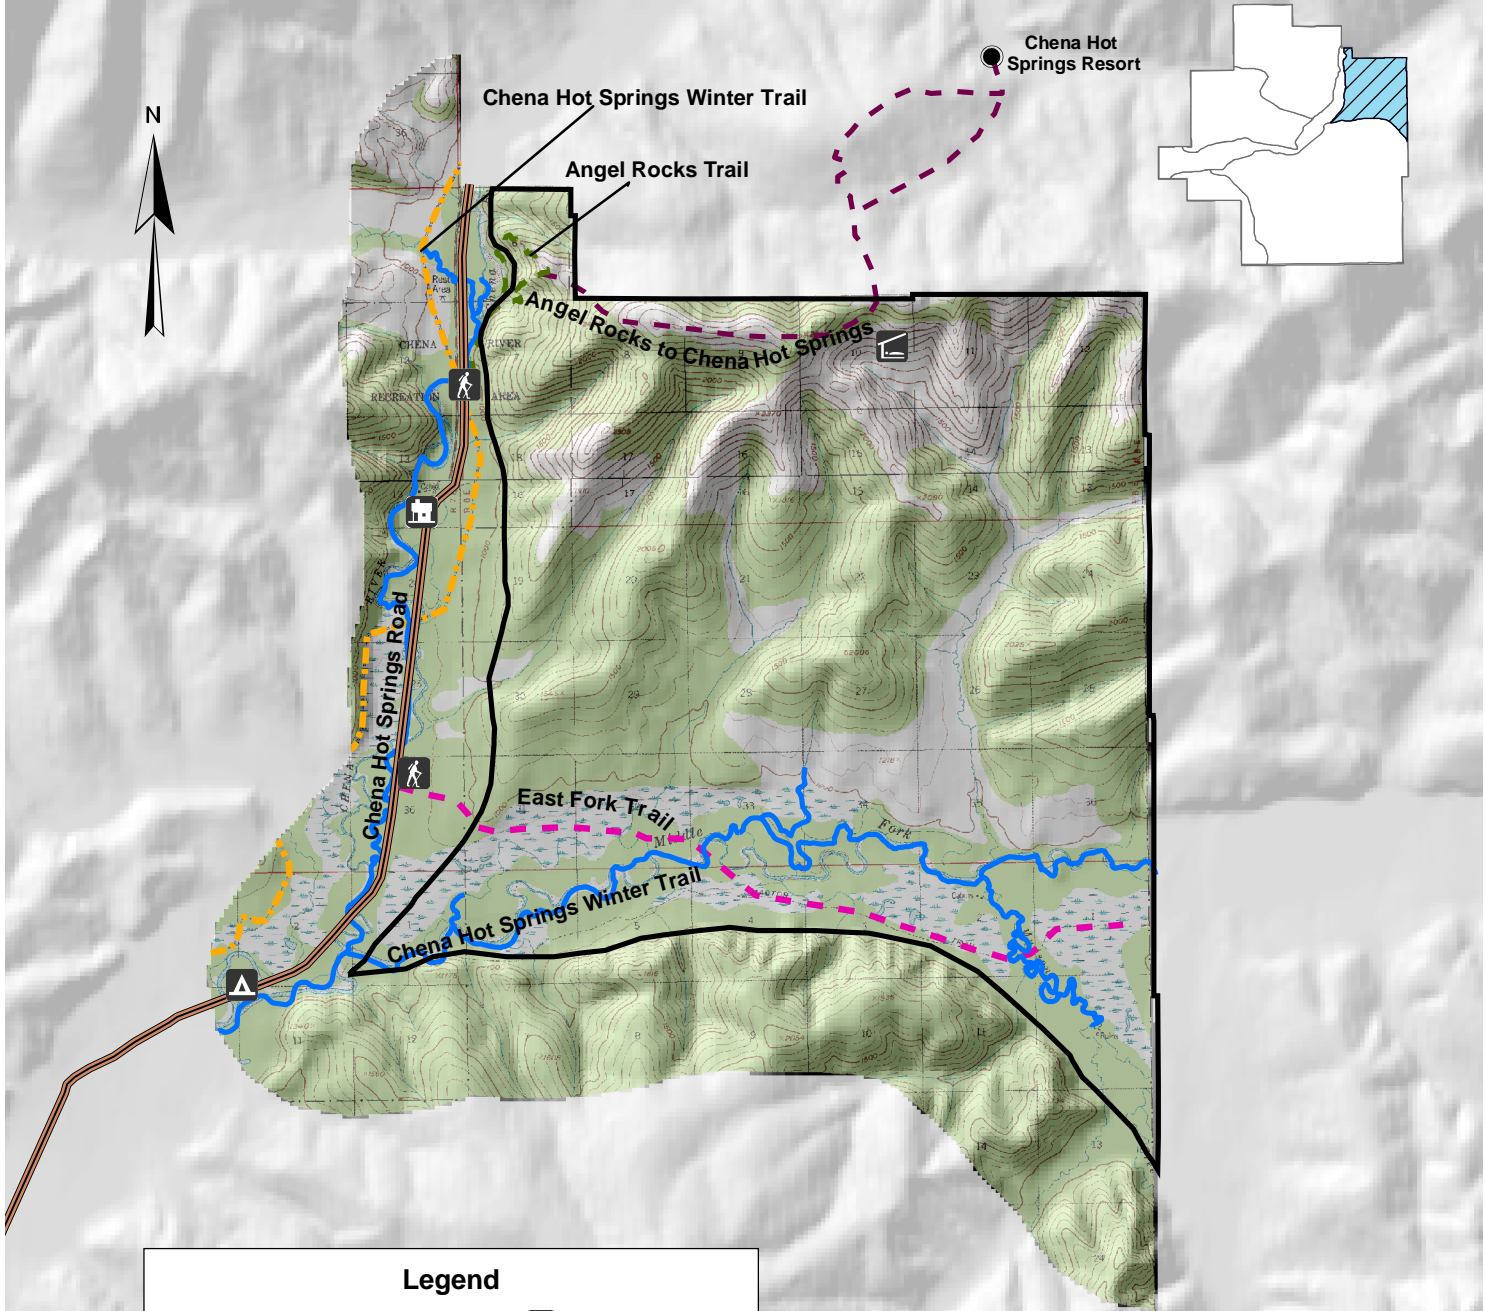

Map 3-5 Management Unit 4: East Fork / Angel Rocks

Legend

Unit Boundary	Public Use Cabins
Chena Hot Springs Road	Shelters
Chena River	Trailheads
Chena Hot Springs Winter Trail	Campgrounds
Angel to Hot Springs	
Angel to Hot Springs 2	
East Fork Trail	
East Fork to Hot Springs	