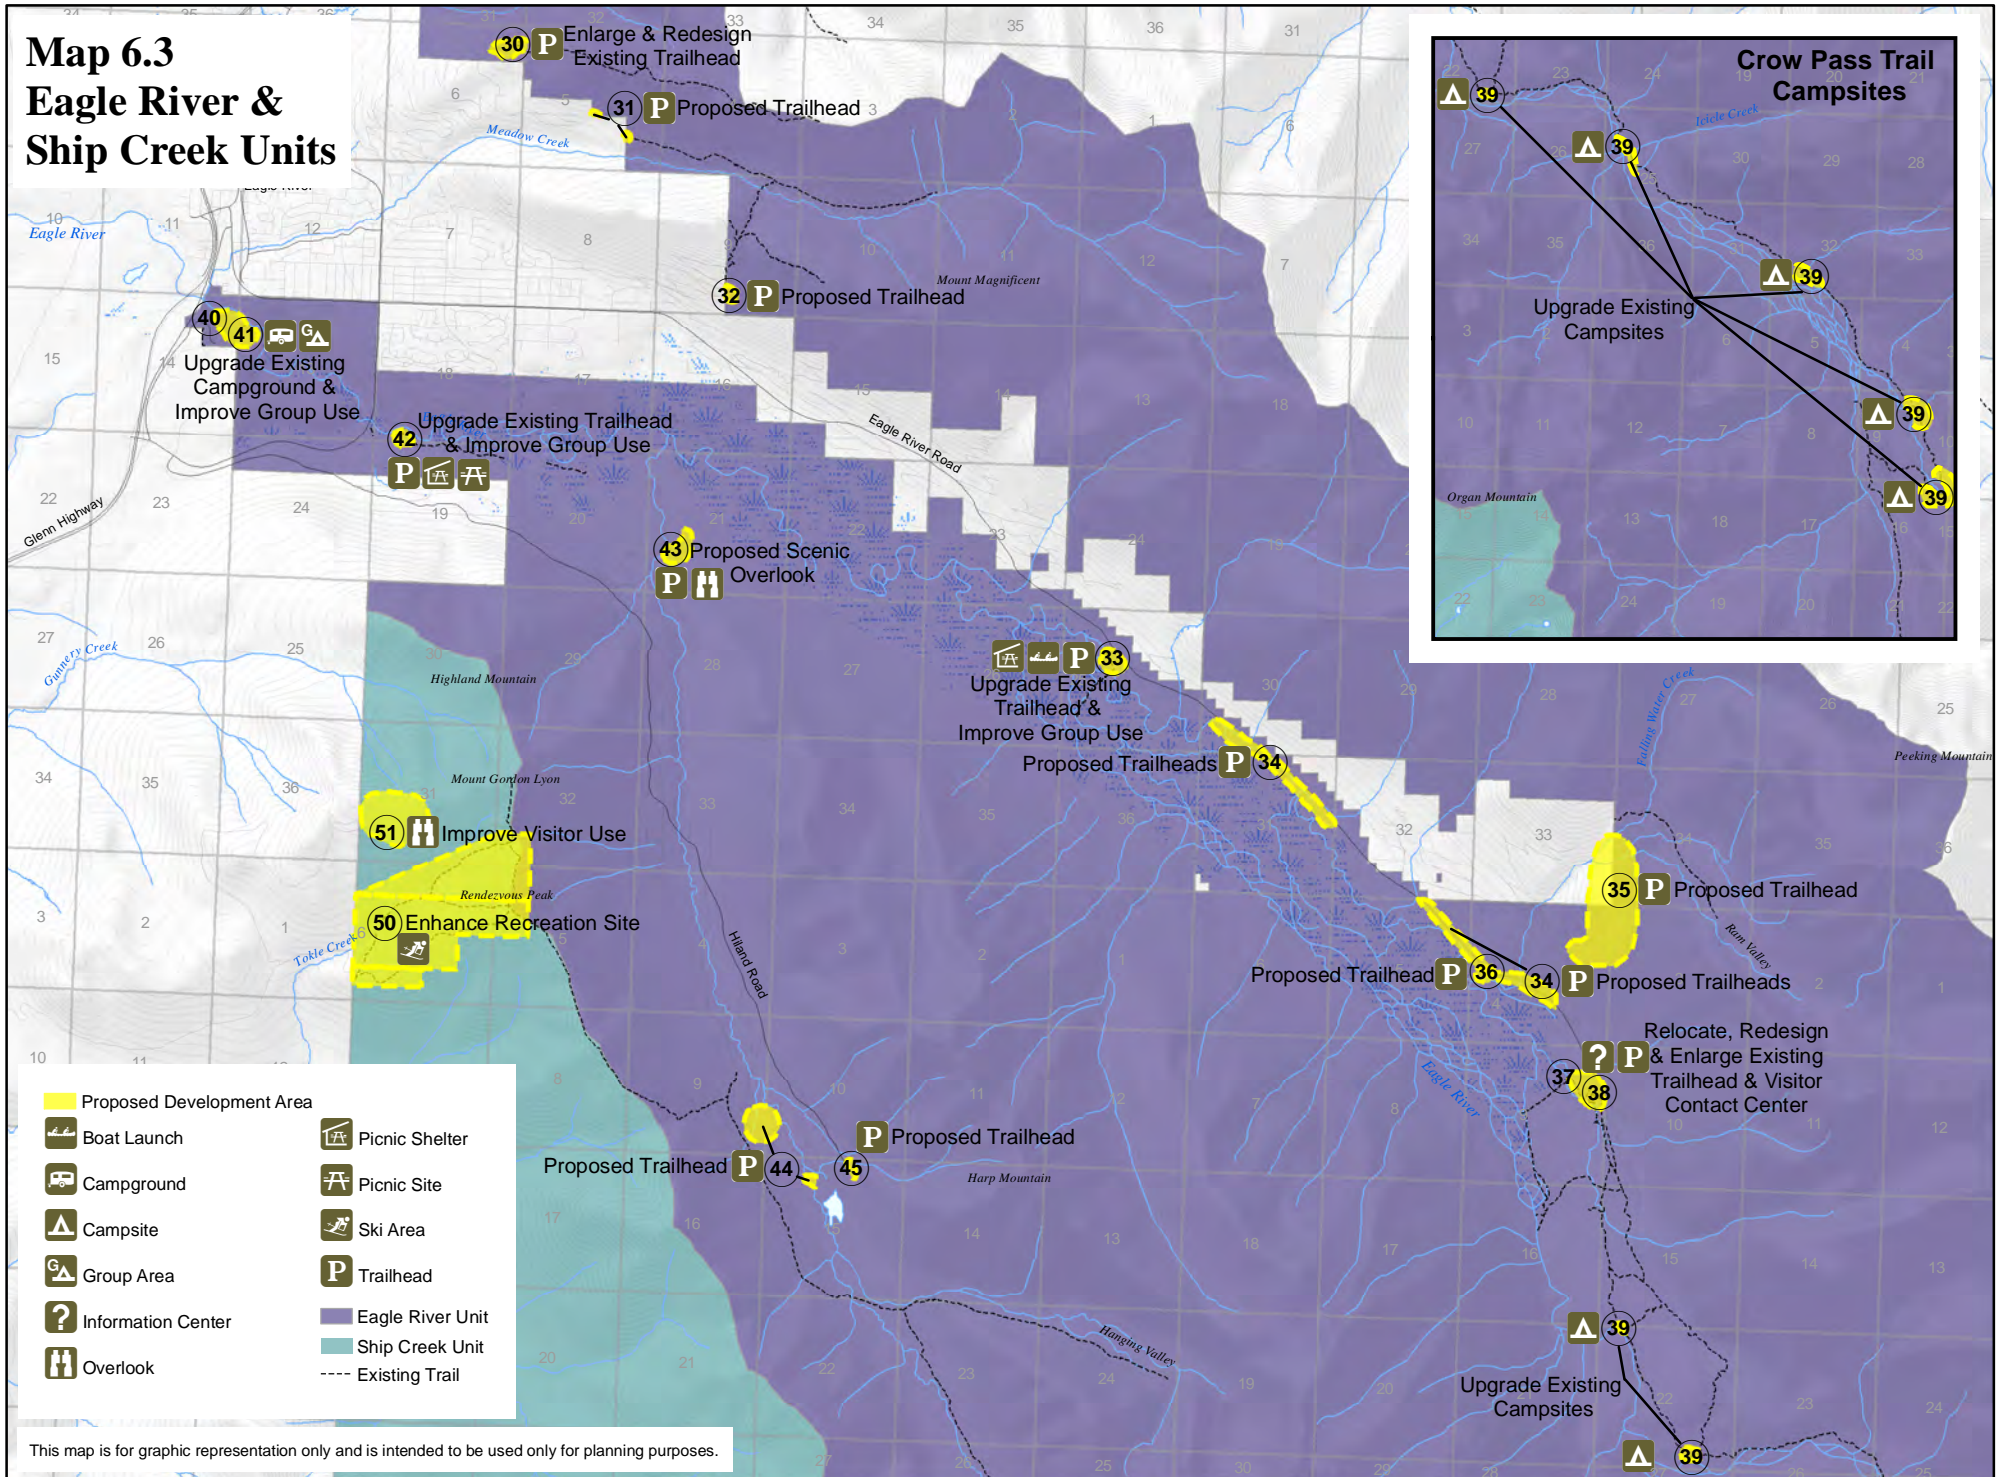

Map 6.3 Eagle River & Ship Creek Units

- Proposed Development Area
- Boat Launch
- Campground
- Campsite
- Group Area
- Information Center
- Overlook
- Picnic Shelter
- Picnic Site
- Ski Area
- Trailhead
- Eagle River Unit
- Ship Creek Unit
- Existing Trail

This map is for graphic representation only and is intended to be used only for planning purposes.