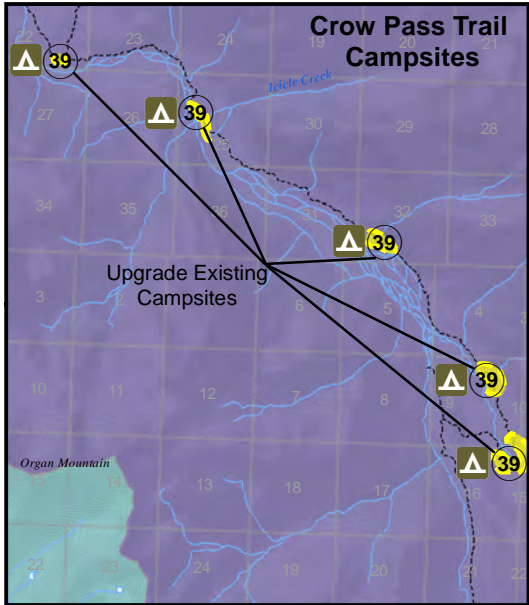

Map 6.3 Eagle River & Ship Creek Units

- Proposed Development Area
- Boat Launch
- Campground
- Campsite
- Group Area
- Information Center
- Overlook
- Picnic Shelter
- Picnic Site
- Ski Area
- Trailhead
- Eagle River Unit
- Ship Creek Unit
- Existing Trail

This map is for graphic representation only and is intended to be used only for planning purposes.