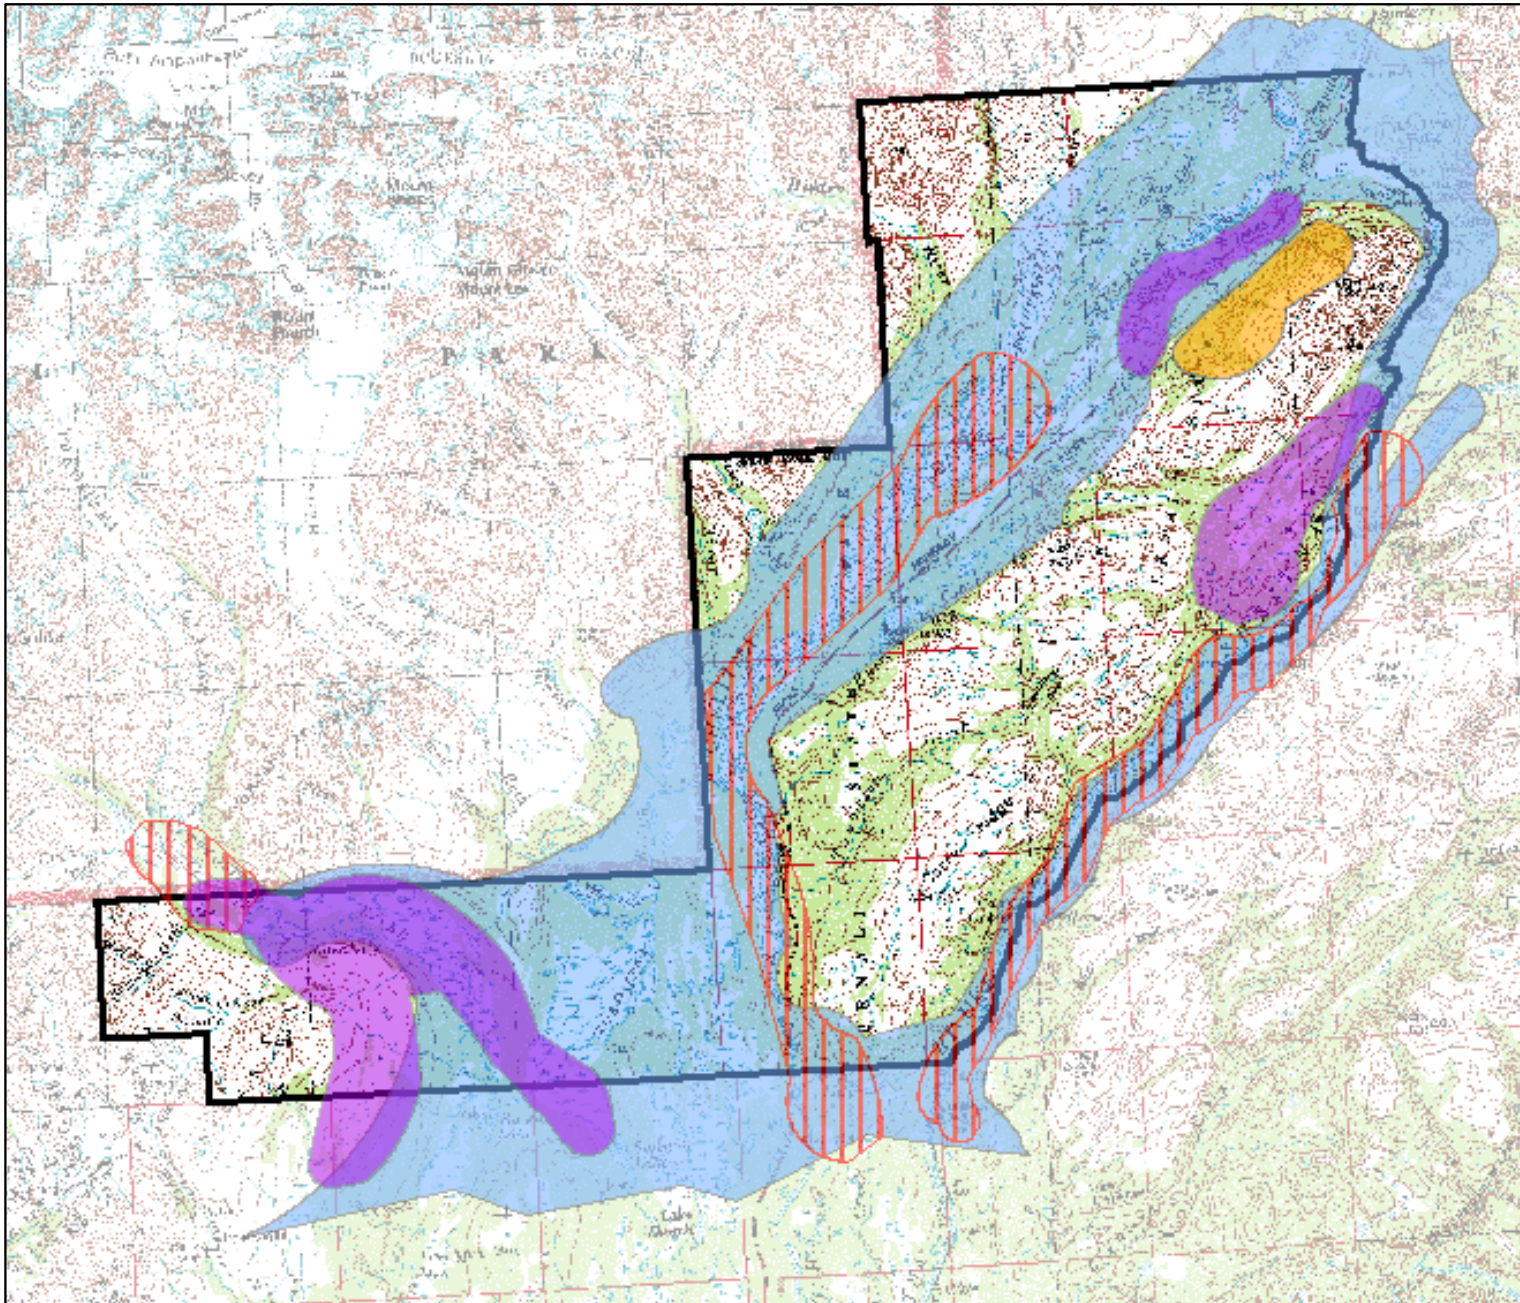

DENALI STATE PARK

Management Plan

Figure 4

WILDLIFE DISTRIBUTION

-  Winter Moose
-  Summer Moose
-  Beaver
-  Sheep (very limited occurrence)