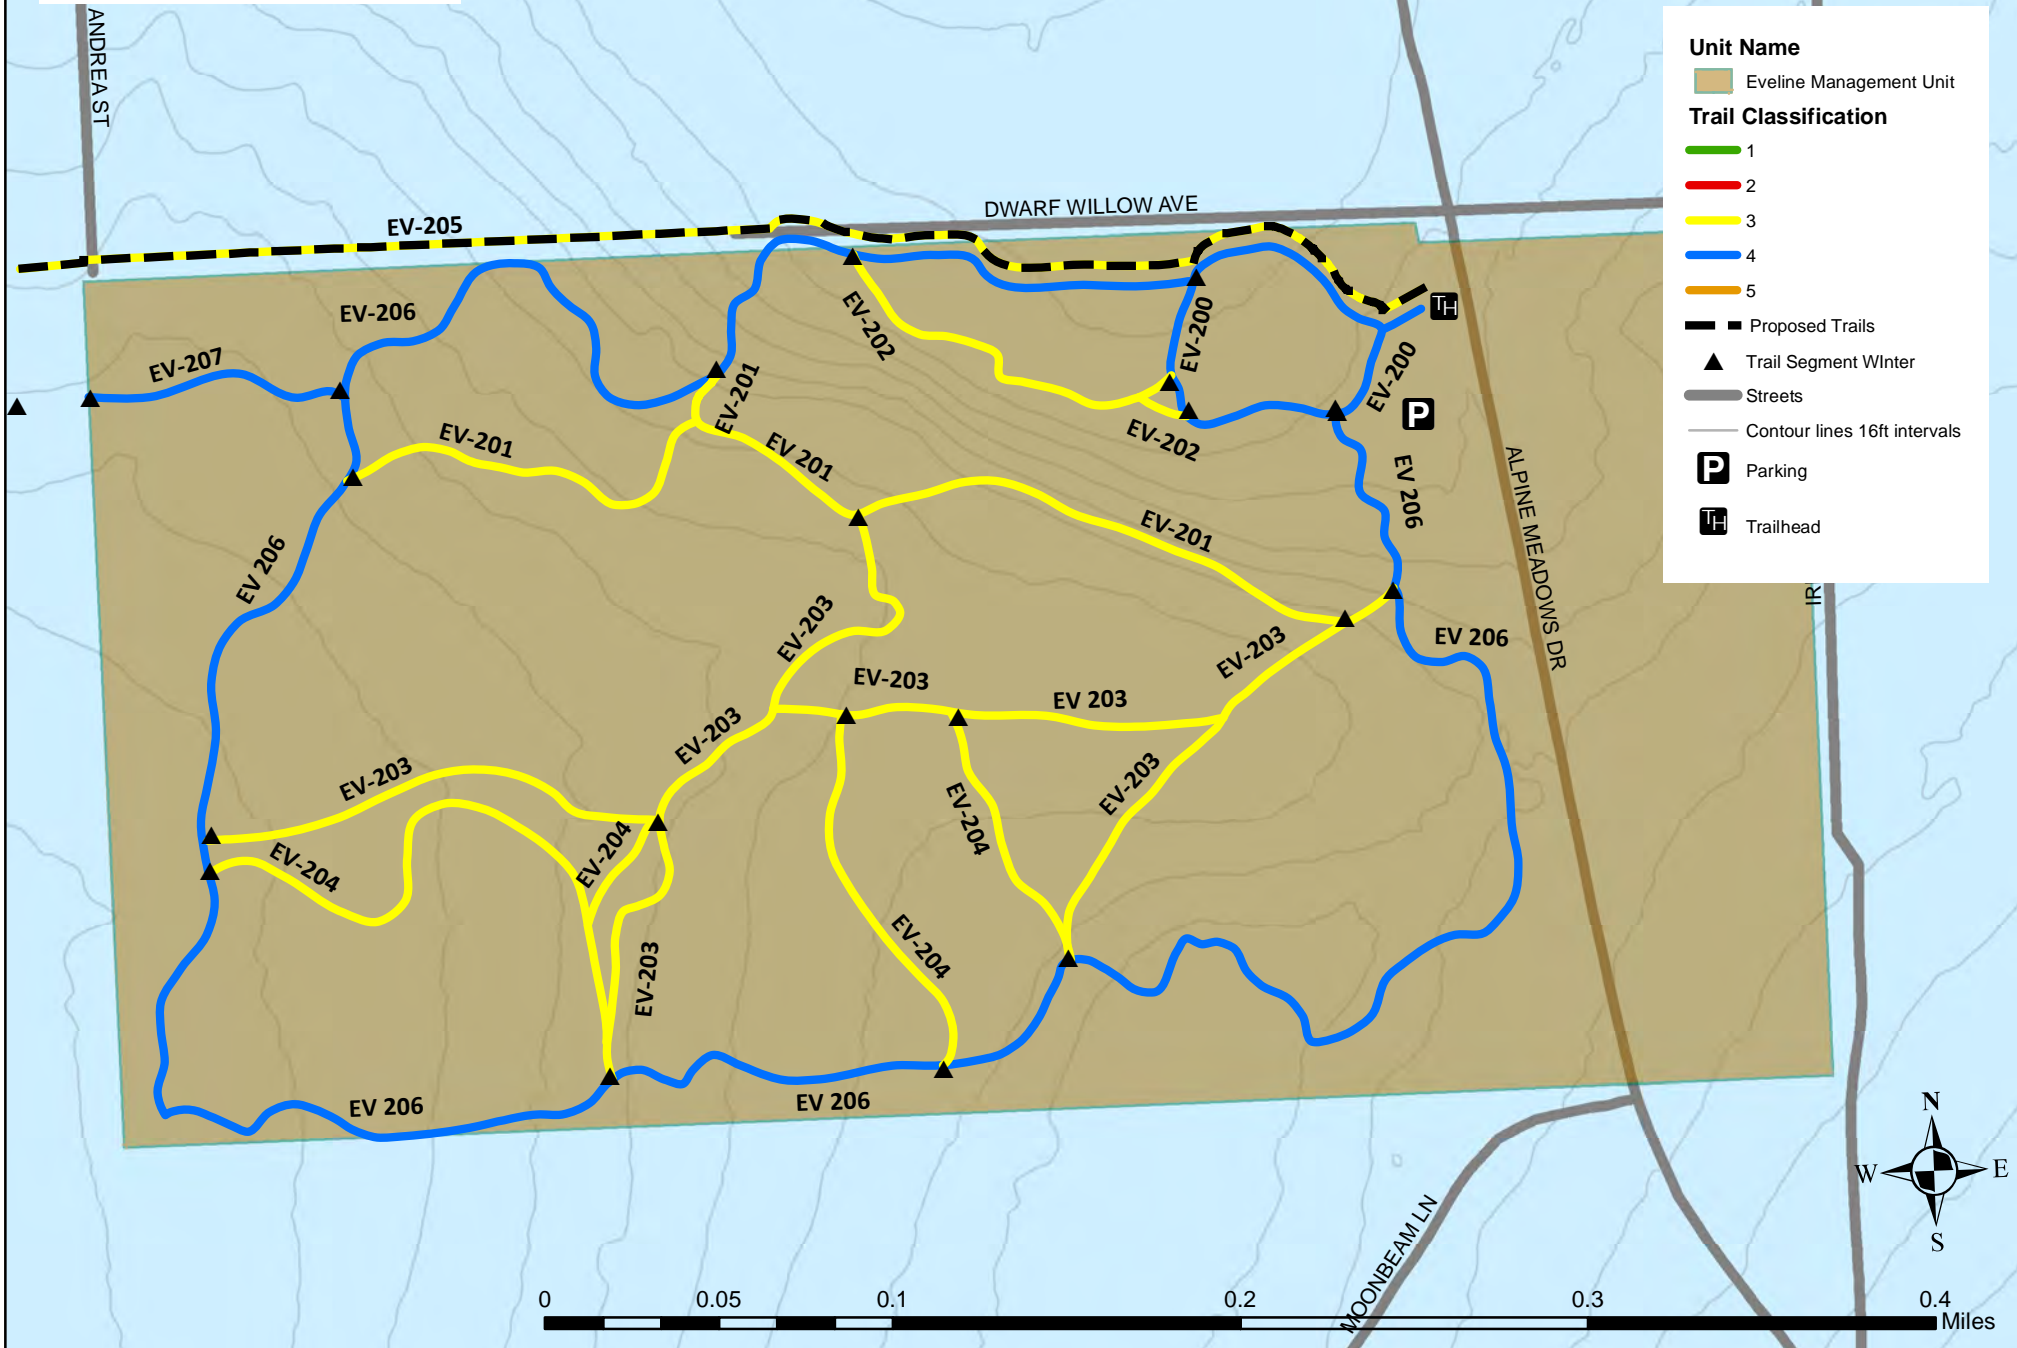

Map E-1.2 Eveline Unit Snow Trails

This map is for graphic representation only and is intended to be used only for planning purposes. Land status is generalized and the park boundary has not been surveyed. Source documents remain the official record.

Unit Name
 Eveline Management Unit

Trail Classification

- 1
- 2
- 3
- 4
- 5

Legend:

- Proposed Trails
- Trail Segment Winter
- Streets
- Contour lines 16ft intervals
- P Parking
- TH Trailhead